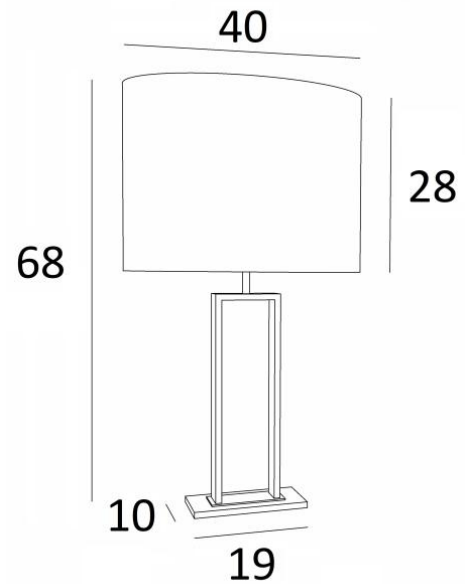

PENOUT 2

PENOUT 2 in brushed bronze and light bronze (code 98) with oval lampshade in Parma Réglisse (fabric from category 4)

Wonderful large table light with a beautiful oval lampshade

Very decorative and modern, **PENOUT 2** will be perfect to decorate your interior with sobriety and elegance

We offer two different sizes of this table light

OVERALL SIZES

H68cm L40 x 26cm

BASE

Solid brass base : 19 x 10 x 1cm

TECHNICAL DATA

E27 fitting with ring

Switch on the cable

AVAILABLE METAL FINISHES AND CODES

98 - Brushed bronze & Light bronze - 2291 098

LAMPSHADE : SIZES & CODE

40x26 - 40x26 - 28cm

Code: 2291 + fabric code

We propose more than 150 materials/colors for lampshades.