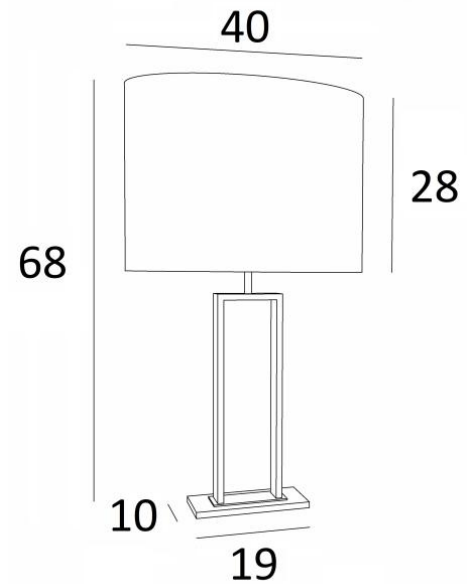

PENOUT 2

PENOUT 2 in brushed bronze and light bronze (code 98) with oval lampshade in Parma Réglisse (fabric from category 4)

Wonderful large table light with a beautiful oval lampshade

Very decorative and modern, **PENOUT 2** will be perfect to decorate your interior with sobriety and elegance

We offer two different sizes of this table light

OVERALL SIZES

H68cm L40 x 26cm

BASE

Solid brass base : 19 x 10 x 1cm

TECHNICAL DATA

E27 fitting with ring

Switch on the cable

AVAILABLE METAL FINISHES AND CODES

29 - Brushed bronze - 2291 029

98 - Brushed bronze & Light bronze - 2291 098

LAMPSHADE : SIZES & CODE

40x26 - 40x26 - 28cm

Code: 2291 + fabric code

We propose more than 180 fabrics/materials/colors for lampshades