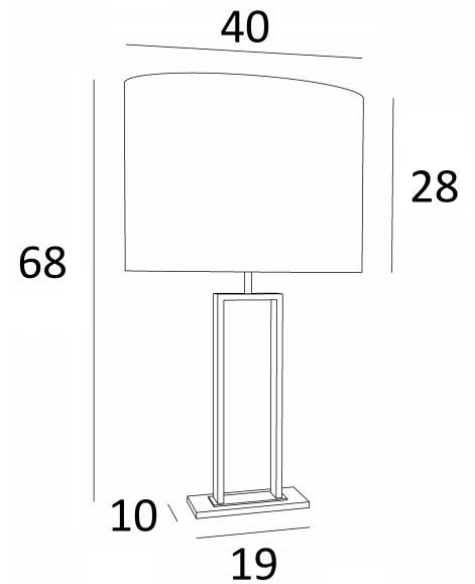

PENOUT 2

PENOUT 2 in brushed bronze and light bronze (code 98) with oval lampshade in Parma Réglisse (fabric from category 4)

Wonderful large table light with a beautiful oval lampshade

Very decorative and modern, **PENOUT 2** will be perfect to decorate your interior with sobriety and elegance

We offer two different sizes of this table light

OVERALL SIZES

H68cm L40 x 26cm

BASE

Solid brass base : 19 x 10 x 1cm

TECHNICAL DATA

E27 fitting with ring

Switch on the cable

AVAILABLE METAL FINISHES AND CODES

29 - Brushed bronze - 2291 029

98 - Brushed bronze & Light bronze - 2291 098

LAMP SHADE : SIZES & CODE

40x26 - 40x26 - 28cm

Code: 2291 + fabric code

We propose more than 150 materials/colors for lampshades.