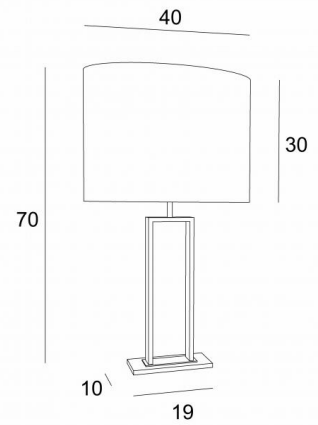

PENOUT 2

PENOUT 2 in light and brushed bronze (code 98) with lampshade in Turda châtain (fabric from category 3)

Table lamp with ovale lampshade. Contemporary design

OVERALL SIZES

H70cm L40 x 26cm

BASE

19 x 10 x 1cm

TECHNICAL DATA

E27 fitting with ring

Switch on the cable

AVAILABLE METAL FINISHES AND CODES

98 - Brushed bronze & Light bronze - 2291 098

LAMPSHADE : SIZES & CODE

40x26 - 40x26 - 30cm

Code: 2291 + fabric code