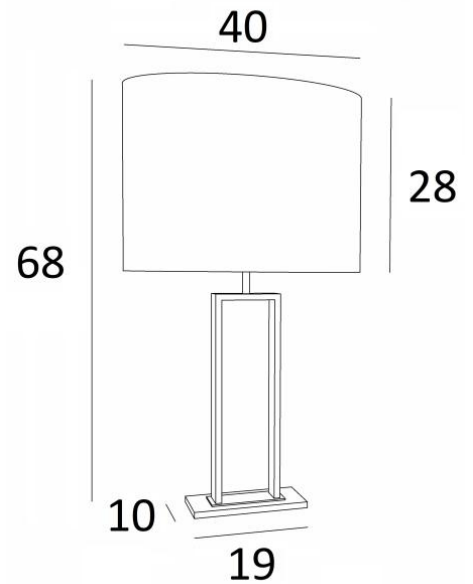

PENOUT 2

PENOUT 2 in brushed bronze and light bronze (code 98) with oval lampshade in Parma Réglisse (fabric from category 4)

Wonderful large table light with a beautiful oval lampshade

Very decorative and modern, **PENOUT 2** will be perfect to decorate your interior with sobriety and elegance

We offer two different sizes of this table light

OVERALL SIZES

H68cm L40 x 26cm

BASE

Solid brass base : 19 x 10 x 1cm

TECHNICAL DATA

E27 fitting with ring

Switch on the cable

AVAILABLE METAL FINISHES AND CODES

29 - Brushed bronze - 2291 029

98 - Brushed bronze & Light bronze - 2291 098

LAMPSHADE : SIZES & CODE

40x26 - 40x26 - 28cm

Code: 2291 + fabric code

We propose more than 180 fabrics/materials/colors for lampshades