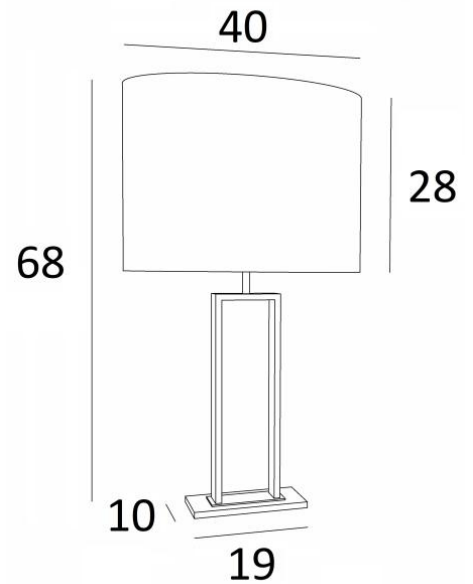

## PENOUT 2

PENOUT 2 in brushed bronze and light bronze (code 98) with oval lampshade in Parma Réglisse (fabric from category 4)

Wonderful large table light with a beautiful oval lampshade

Very decorative and modern, **PENOUT 2** will be perfect to decorate your interior with sobriety and elegance

### OVERALL SIZES

H68cm L40 x 26cm

### BASE

Solid brass base : 19 x 10 x 1cm

### LAMP SHADE : SIZES & CODE

40x26 - 40x26 - 28cm

Code: 2291 + fabric code

We propose more than 180 fabrics/materials/colors for lampshades