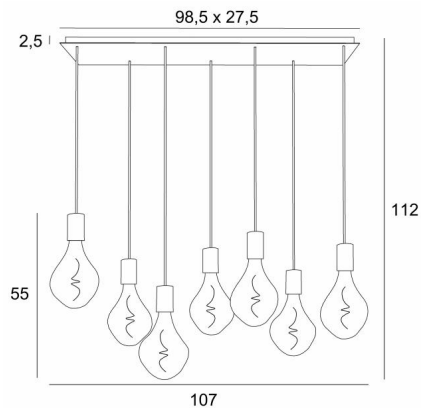

## ARTEMIS 7 #

ARTEMIS 7 # in brushed bronze with seven silver bulbs

**ARTEMIS 7 #** is a beautiful and elegant composition of seven bulbs fixed on a rectangular ceiling base  
**ARTEMIS** is a beautiful faceted light bulb, full of beautiful lighting effects and very decorative. In this remarkable variation they will be as many luminous touches that will illuminate your interior

### OVERALL SIZES

H112cm L107 x 37cm

### BASE

Plate : 98,5 x 27,5cm

Frame : 95,5 x 24,5 x 2,5cm

### TECHNICAL DATA

Seven E27 fittings with XXL cover. Dimmable suspension

**Silver LED bulb Ø165mm** dimmable code 6843 000 (option)

**Gold LED bulb Ø165mm** dimmable code 6849 000 (option)

The bottom of the lamp is 163cm from the floor with a ceiling height of 275cm. On request, we can adapt the cables to another ceiling height, see [ORDER FORM](#)