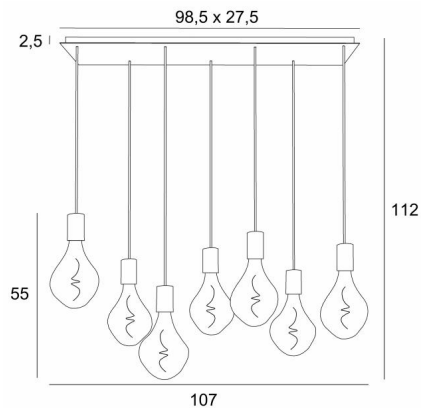

ARTEMIS 7

ARTEMIS 7 # in brushed bronze with seven silver bulbs

ARTEMIS 7 # is a beautiful and elegant composition of seven bulbs fixed on a rectangular ceiling base
ARTEMIS is a beautiful faceted light bulb, full of beautiful lighting effects and very decorative. In this remarkable variation they will be as many luminous touches that will illuminate your interior

OVERALL SIZES

H112cm L107 x 37cm

BASE

Plate : 98,5 x 27,5cm

Frame : 95,5 x 24,5 x 2,5cm

TECHNICAL DATA

Seven E27 fittings with XXL cover. Dimmable suspension

Silver LED bulb Ø165mm dimmable code 6843 000 (option)

Gold LED bulb Ø165mm dimmable code 6849 000 (option)

The bottom of the lamp is 163cm from the floor with a ceiling height of 275cm. On request, we can adapt the cables to another ceiling height, see [ORDER FORM](#)