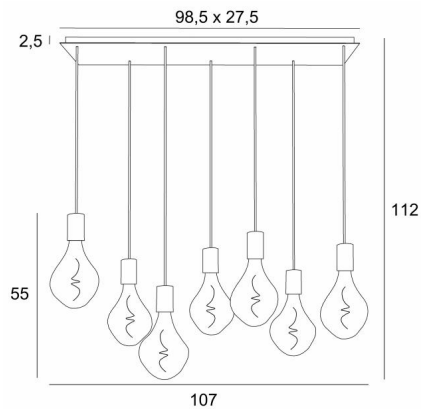

ARTEMIS 7

ARTEMIS 7 # in brushed bronze with seven silver bulbs

ARTEMIS 7 # is a beautiful and elegant composition of seven bulbs fixed on a rectangular ceiling base
ARTEMIS is a beautiful faceted light bulb, full of beautiful lighting effects and very decorative. In this remarkable variation they will be as many luminous touches that will illuminate your interior

OVERALL SIZES

H112cm L107 x 37cm

BASE

Plate : 98,5 x 27,5cm

Frame : 95,5 x 24,5 x 2,5cm

TECHNICAL DATA

Seven E27 fittings with XXL cover. Dimmable suspension

Silver LED bulb Ø165mm dimmable code 6843 000 (option)

Gold LED bulb Ø165mm dimmable code 6849 000 (option)

The bottom of the lamp is 163cm from the floor with a ceiling height of 275cm. On request, we can adapt the cables to another ceiling height, see [ORDER FORM](#)