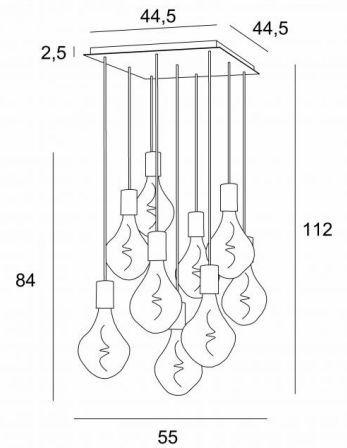

## ARTEMIS SQUARE 9

ARTEMIS SQ 9 in brushed bronze with nine silver bulbs

Artemis is a beautiful bulb full of facets, very decorative and full of light effects. It will be highlighted with this suspension and will be the eyecatcher of your interior.

### OVERALL SIZES

H112cm #55cm

### BASE

Plate : #44,5cm

Frame : #40 x 2,5cm

### TECHNICAL DATA

Nine E27 fittings with XXL covers.

The bottom of the lamp is 163cm from the floor with a ceiling height of 275cm. On request, we can adapt the cables to another ceiling height.

**Silver bulb** : 6W - dimmable - code 6843 000