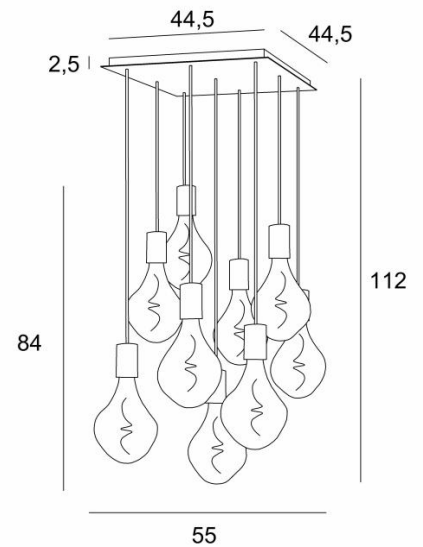

ARTEMIS SQUARE 9

ARTEMIS SQUARE 9 in brushed brass with nine gold bulbs

ARTEMIS SQUARE 9 is a beautiful and elegant composition of nine bulbs fixed on a square ceiling base
ARTEMIS is a beautiful faceted light bulb, full of beautiful lighting effects and very decorative. In this remarkable variation they will be as many luminous touches that will illuminate your interior

OVERALL SIZES

H112cm #55cm

BASE

Plate : #44,5cm

Frame : #40 x 2,5cm

TECHNICAL DATA

Nine E27 fittings with XXL cover

Silver LED bulb Ø165mm dimmable code 6843 000 (option)

Gold LED bulb Ø165mm dimmable code 6849 000 (option)

Dimmable suspension

The bottom of the lamp is 163cm from the floor with a ceiling height of 275cm. On request, we can adapt the cables to another ceiling height, see [ORDER FORM](#)