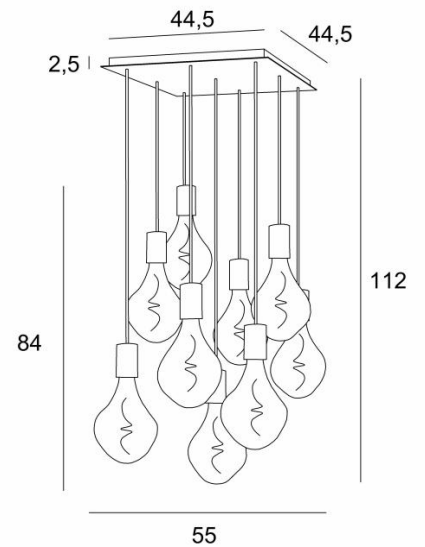

ARTEMIS SQUARE 9

ARTEMIS SQUARE 9 in brushed brass with nine gold bulbs

ARTEMIS SQUARE 9 is a beautiful and elegant composition of nine bulbs fixed on a square ceiling base
ARTEMIS is a beautiful faceted light bulb, full of beautiful lighting effects and very decorative. In this remarkable variation they will be as many luminous touches that will illuminate your interior

OVERALL SIZES

H112cm #55cm

BASE

Plate : #44,5cm

Frame : #40 x 2,5cm

TECHNICAL DATA

Nine E27 fittings with XXL cover

Silver LED bulb Ø165mm dimmable code 6843 000 (option)

Gold LED bulb Ø165mm dimmable code 6849 000 (option)

Dimmable suspension

The bottom of the lamp is 163cm from the floor with a ceiling height of 275cm. On request, we can adapt the cables to another ceiling height, see [ORDER FORM](#)