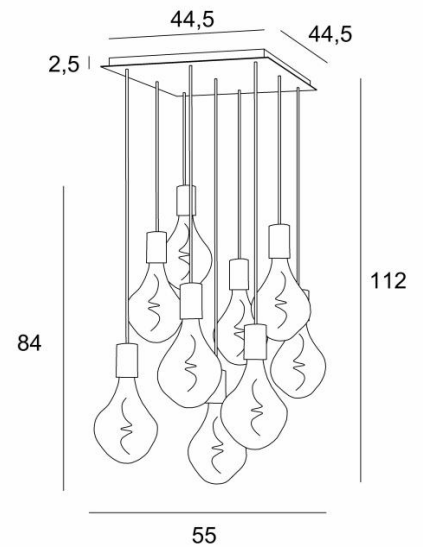

## ARTEMIS SQUARE 9

ARTEMIS SQUARE 9 in brushed bronze with nine silver bulbs

**ARTEMIS SQUARE 9** is a beautiful and elegant composition of nine bulbs fixed on a square ceiling base  
**ARTEMIS** is a beautiful faceted light bulb, full of beautiful lighting effects and very decorative. In this remarkable variation they will be as many luminous touches that will illuminate your interior

### OVERALL SIZES

H112cm #55cm

### BASE

Plate : #44,5cm

Frame : #40 x 2,5cm

### TECHNICAL DATA

Nine E27 fittings with XXL cover

**Silver LED bulb Ø165mm** dimmable code 6843 000 (option)

**Gold LED bulb Ø165mm** dimmable code 6849 000 (option)

Dimmable suspension

The bottom of the lamp is 163cm from the floor with a ceiling height of 275cm. On request, we can adapt the cables to another ceiling height, see [ORDER FORM](#)