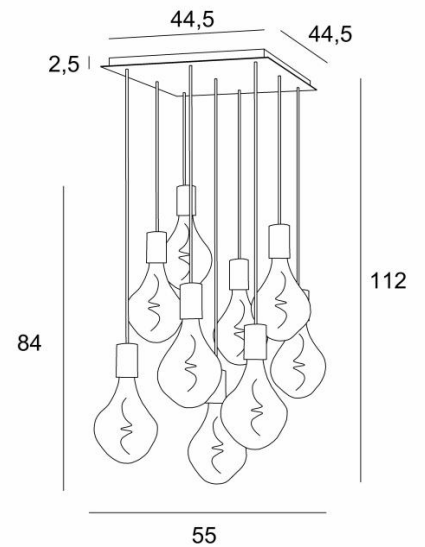

## ARTEMIS SQUARE 9

ARTEMIS SQUARE 9 in brushed bronze with nine silver bulbs

**ARTEMIS SQUARE 9** is a beautiful and elegant composition of nine bulbs fixed on a square ceiling base  
**ARTEMIS** is a beautiful faceted light bulb, full of beautiful lighting effects and very decorative. In this remarkable variation they will be as many luminous touches that will illuminate your interior

### OVERALL SIZES

H112cm #55cm

### BASE

Plate : #44,5cm

Frame : #40 x 2,5cm

### TECHNICAL DATA

Nine E27 fittings with XXL cover

**Silver LED bulb Ø165mm** dimmable code 6843 000 (option)

**Gold LED bulb Ø165mm** dimmable code 6849 000 (option)

Dimmable suspension

The bottom of the lamp is 163cm from the floor with a ceiling height of 275cm. On request, we can adapt the cables to another ceiling height, see [ORDER FORM](#)