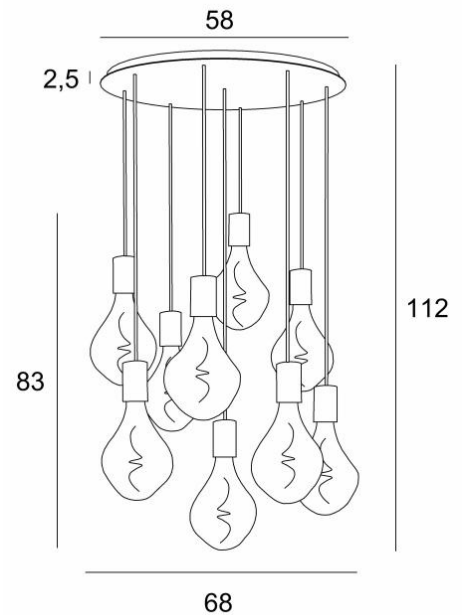

## ARTEMIS 9 o58

ARTEMIS 9 o58 in brushed bronze with nine silver bulbs

**ARTEMIS 9 o58** is a beautiful and elegant composition of nine bulbs fixed on a round ceiling base  
**ARTEMIS** is a beautiful faceted light bulb, full of beautiful lighting effects and very decorative. In this remarkable variation they will be as many luminous touches that will illuminate your interior

### OVERALL SIZES

H112cm Ø68cm

### BASE

Plate : Ø58cm

Frame : Ø55 x 2,5cm

### TECHNICAL DATA

Nine E27 fittings with XXL cover

**Silver LED bulb Ø165mm** dimmable code 6843 000 (option)

**Gold LED bulb Ø165mm** dimmable code 6849 000 (option)

Dimmable suspension

The bottom of the lamp is 163cm from the floor with a ceiling height of 275cm. On request, we can adapt the cables to another ceiling height, see [ORDER FORM](#)