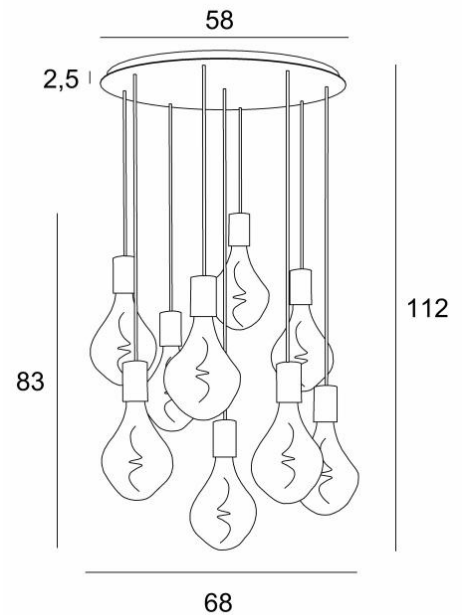

ARTEMIS 9 o58

ARTEMIS 9 o58 in brushed bronze with nine silver bulbs

ARTEMIS 9 o58 is a beautiful and elegant composition of nine bulbs fixed on a round ceiling base
ARTEMIS is a beautiful faceted light bulb, full of beautiful lighting effects and very decorative. In this remarkable variation they will be as many luminous touches that will illuminate your interior

OVERALL SIZES

H112cm Ø68cm

BASE

Plate : Ø58cm

Frame : Ø55 x 2,5cm

TECHNICAL DATA

Nine E27 fittings with XXL cover

Silver LED bulb Ø165mm dimmable code 6843 000 (option)

Gold LED bulb Ø165mm dimmable code 6849 000 (option)

Dimmable suspension

The bottom of the lamp is 163cm from the floor with a ceiling height of 275cm. On request, we can adapt the cables to another ceiling height, see [ORDER FORM](#)