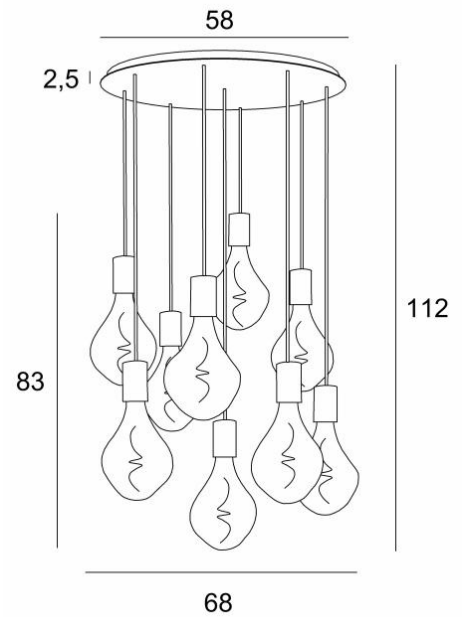

## ARTEMIS 9 o58

ARTEMIS 9 o58 in brushed bronze with nine silver bulbs

**ARTEMIS 9 o58** is a beautiful and elegant composition of nine bulbs fixed on a round ceiling base  
**ARTEMIS** is a beautiful faceted light bulb, full of beautiful lighting effects and very decorative. In this remarkable variation they will be as many luminous touches that will illuminate your interior

### OVERALL SIZES

H112cm Ø68cm

### BASE

Plate : Ø58cm

Frame : Ø55 x 2,5cm

### TECHNICAL DATA

Nine E27 fittings with XXL cover

**Silver LED bulb Ø165mm** dimmable code 6843 000 (option)

**Gold LED bulb Ø165mm** dimmable code 6849 000 (option)

Dimmable suspension

The bottom of the lamp is 163cm from the floor with a ceiling height of 275cm. On request, we can adapt the cables to another ceiling height, see [ORDER FORM](#)