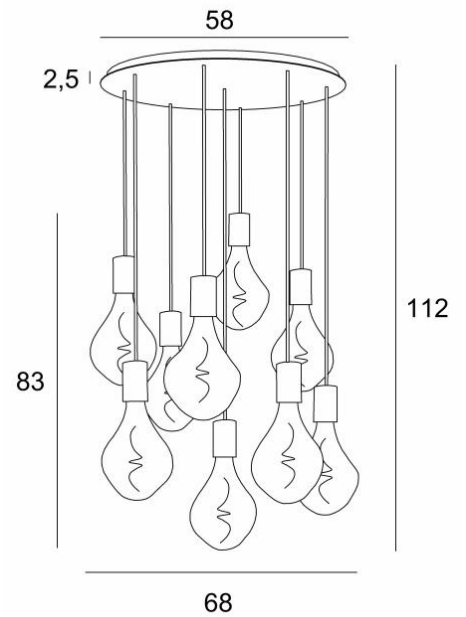

ARTEMIS 9 o58

ARTEMIS 9 o58 in brushed bronze with nine silver bulbs

ARTEMIS 9 o58 is a beautiful and elegant composition of nine bulbs fixed on a round ceiling base
ARTEMIS is a beautiful faceted light bulb, full of beautiful lighting effects and very decorative. In this remarkable variation they will be as many luminous touches that will illuminate your interior

OVERALL SIZES

H112cm Ø68cm

BASE

Plate : Ø58cm

Frame : Ø55 x 2,5cm

TECHNICAL DATA

Nine E27 fittings with XXL cover

Silver LED bulb Ø165mm dimmable code 6843 000 (option)

Gold LED bulb Ø165mm dimmable code 6849 000 (option)

Dimmable suspension

The bottom of the lamp is 163cm from the floor with a ceiling height of 275cm. On request, we can adapt the cables to another ceiling height, see [ORDER FORM](#)