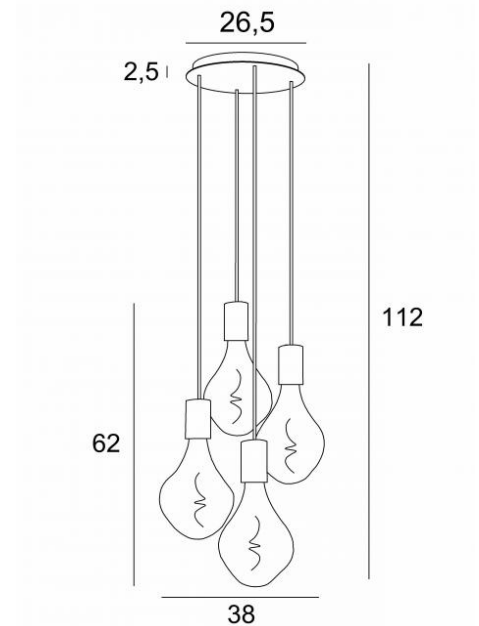

ARTEMIS 4 o26

ARTEMIS 4 o26 in brushed bronze with four silver bulbs

Artemis is a very beautiful bulb full of facets, very decorative and full of light effects. It will be highlighted when installed with others in a beautiful composition. This suspension will be the eye-catcher of your interior

OVERALL SIZES

H112cm Ø38cm

BASE

Plate : Ø26,5cm

Box : Ø23,5 x 2,5cm

TECHNICAL DATA

Four E27 fittings with XXL cover

Silver bulb : 6W - dimmable - code 6843 000 (option)

Gold bulb : 6W - dimmable - code 6849 000 (option)

Dimmable suspension

The bottom of the lamp is 163cm from the floor with a ceiling height of 275cm. On request, we can adapt the cables to another ceiling height, see [ORDER FORM](#)