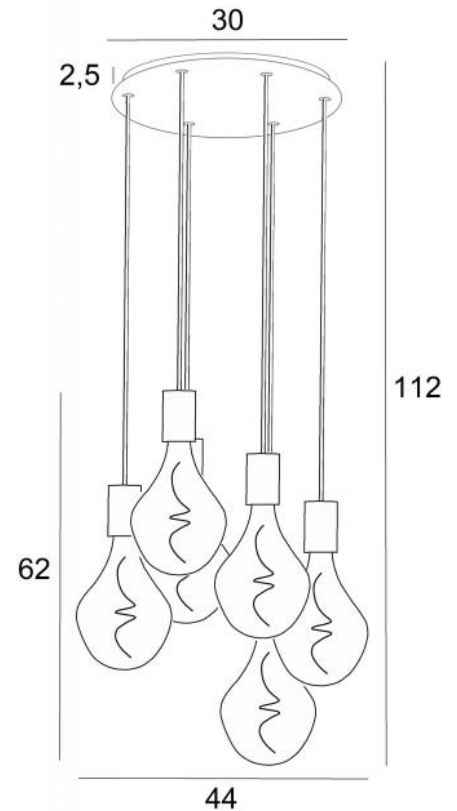

## ARTEMIS 6 o30

ARTEMIS 6 o30 in brushed bronze with six silver bulbs

**ARTEMIS 6 o30** is a beautiful and elegant composition of six bulbs fixed on a round ceiling base  
**ARTEMIS** is a beautiful faceted light bulb, full of beautiful lighting effects and very decorative. In this remarkable variation they will be as many luminous touches that will illuminate your interior

### OVERALL SIZES

H112cm Ø44cm

### BASE

Plate : Ø30cm

Box : Ø27 x 2,5cm

### TECHNICAL DATA

Six E27 fittings with XXL cover

**Silver LED bulb Ø165mm** dimmable code 6843 000 (option)

**Gold LED bulb Ø165mm** dimmable code 6849 000 (option)

Dimmable suspension

The bottom of the lamp is 163cm from the floor with a ceiling height of 275cm. On request, we can adapt the cables to another ceiling height, see [ORDER FORM](#)