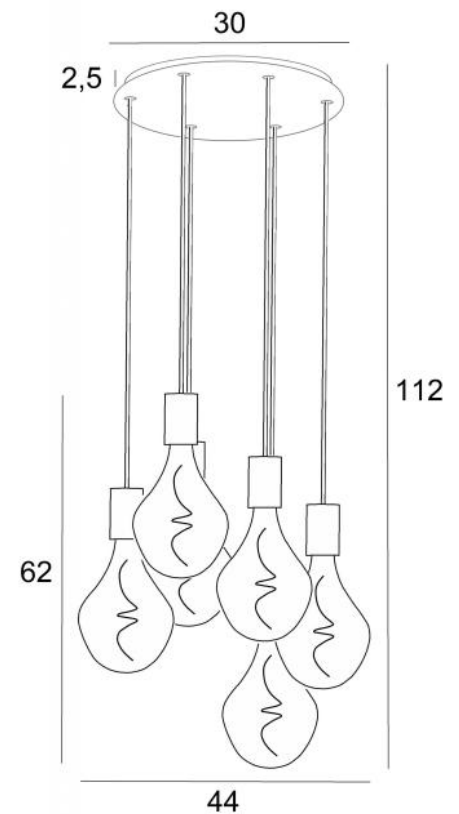

ARTEMIS 6 o30

ARTEMIS 6 o30 in brushed bronze with six silver bulbs

ARTEMIS 6 o30 is a beautiful and elegant composition of six bulbs fixed on a round ceiling base
ARTEMIS is a beautiful faceted light bulb, full of beautiful lighting effects and very decorative. In this remarkable variation they will be as many luminous touches that will illuminate your interior

OVERALL SIZES

H112cm Ø44cm

BASE

Plate : Ø30cm

Box : Ø27 x 2,5cm

TECHNICAL DATA

Six E27 fittings with XXL cover

Silver LED bulb Ø165mm dimmable code 6843 000 (option)

Gold LED bulb Ø165mm dimmable code 6849 000 (option)

Dimmable suspension

The bottom of the lamp is 163cm from the floor with a ceiling height of 275cm. On request, we can adapt the cables to another ceiling height, see [ORDER FORM](#)