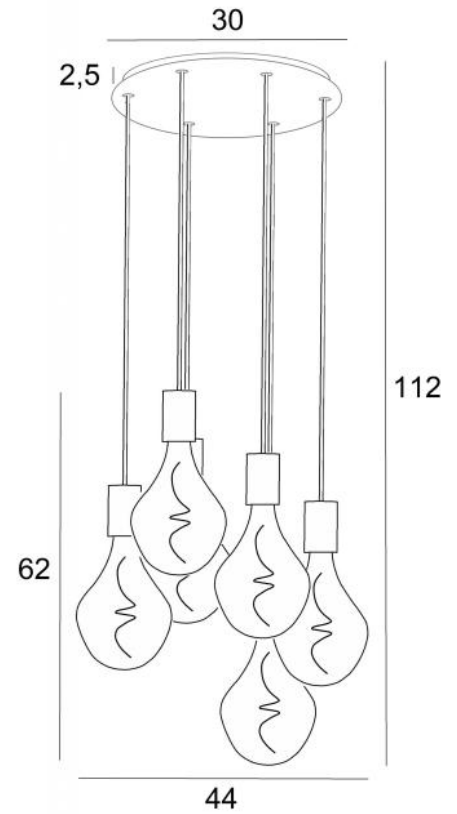

## ARTEMIS 6 o30

ARTEMIS 6 o30 in brushed bronze with six silver bulbs

**ARTEMIS 6 o30** is a beautiful and elegant composition of six bulbs fixed on a round ceiling base  
**ARTEMIS** is a beautiful faceted light bulb, full of beautiful lighting effects and very decorative. In this remarkable variation they will be as many luminous touches that will illuminate your interior

### OVERALL SIZES

H112cm Ø44cm

### BASE

Plate : Ø30cm

Box : Ø27 x 2,5cm

### TECHNICAL DATA

Six E27 fittings with XXL cover

**Silver LED bulb Ø165mm** dimmable code 6843 000 (option)

**Gold LED bulb Ø165mm** dimmable code 6849 000 (option)

Dimmable suspension

The bottom of the lamp is 163cm from the floor with a ceiling height of 275cm. On request, we can adapt the cables to another ceiling height, see [ORDER FORM](#)