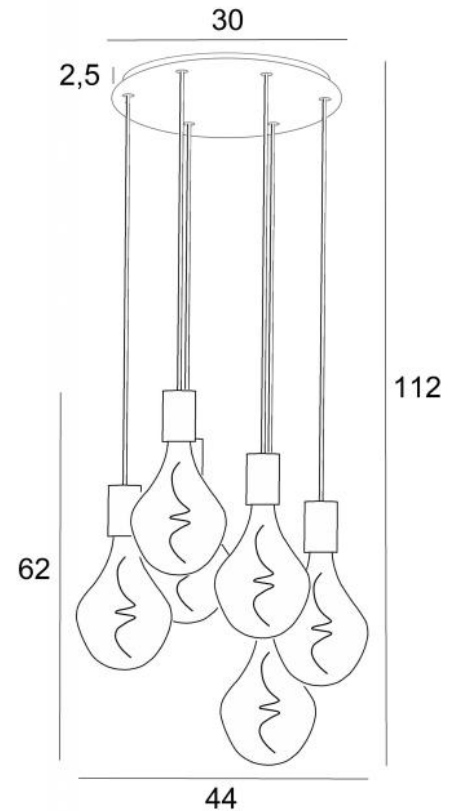

ARTEMIS 6 o30

ARTEMIS 6 o30 in brushed bronze with six silver bulbs

ARTEMIS 6 o30 is a beautiful and elegant composition of six bulbs fixed on a round ceiling base
ARTEMIS is a beautiful faceted light bulb, full of beautiful lighting effects and very decorative. In this remarkable variation they will be as many luminous touches that will illuminate your interior

OVERALL SIZES

H112cm Ø44cm

BASE

Plate : Ø30cm

Box : Ø27 x 2,5cm

TECHNICAL DATA

Six E27 fittings with XXL cover

Silver LED bulb Ø165mm dimmable code 6843 000 (option)

Gold LED bulb Ø165mm dimmable code 6849 000 (option)

Dimmable suspension

The bottom of the lamp is 163cm from the floor with a ceiling height of 275cm. On request, we can adapt the cables to another ceiling height, see [ORDER FORM](#)