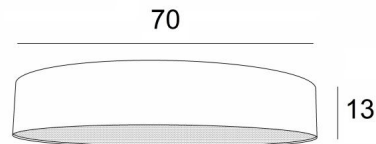

Lampshade KENTIKA 70 FINE in Turda blond (fabric from category 3)

LAMP SHADE KENTIKA 70 FINE

Lampshade KENTIKA 70 FINE is a round and cylindrical lampshade SUPER EXTRA FLAT, with a very small height and a diameter of 70cm which brings discretion and finesse to your decoration.

This lampshade has been designed to be installed against the ceiling, provided that you use our ceiling lamp **KENTIKA FINE CEILING**, but it can also be placed in suspension

A **KENTIKA 70 FINE lampshade** has a special clip that allows it to be attached to a suspension system (NOURRICE) provided

OVERALL SIZES

Ø80cm H13cm

TECHNICAL DATA

We suggest 8 suspensions with NOURRICE adapted to this lampshade. See at the end of the category [SUSPENSIONS](#).

If you choose the **KENTIKA FINE CEILING** suspension for this lampshade, the lampshade will come up against the ceiling.