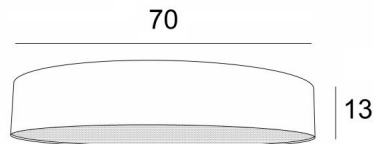

Lampshade KENTIKA 70 FINE in Turda blond (fabric from category 3)

LAMPSHADE KENTIKA 70 FINE

Lampshade KENTIKA 70 FINE is a round and cylindrical lampshade SUPER EXTRA FLAT, with a very small height and a diameter of 70cm which brings discretion and finesse to your decoration.

This lampshade has been designed to be installed against the ceiling, provided that you use our ceiling lamp **KENTIKA FINE CEILING**, but it can also be placed in suspension

A **KENTIKA 70 FINE lampshade** has a special clip that allows it to be attached to a suspension system (NOURRICE) provided

OVERALL SIZES

Ø80cm H13cm

TECHNICAL DATA

We suggest 8 suspensions with NOURRICE adapted to this lampshade. See at the end of the category [SUSPENSIONS](#).

If you choose the [KENTIKA FINE CEILING](#) suspension for this lampshade, the lampshade will come up against the ceiling.