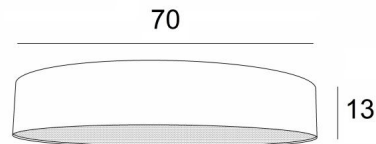

Lampshade KENTIKA 70 FINE in Turda blond (fabric from category 3)

LAMPSHADE KENTIKA 70 FINE

Lampshade KENTIKA 70 FINE is a round and cylindrical lampshade SUPER EXTRA FLAT, with a very small height and a diameter of 70cm which brings discretion and finesse to your decoration.

This lampshade has been designed to be installed against the ceiling, provided that you use our ceiling lamp **KENTIKA FINE CEILING**, but it can also be placed in suspension

A **KENTIKA 70 FINE lampshade** has a special clip that allows it to be attached to a suspension system (NOURRICE) provided

OVERALL SIZES

Ø80cm H13cm

TECHNICAL DATA

We suggest 8 suspensions with NOURRICE adapted to this lampshade. See at the end of the category [SUSPENSIONS](#).

If you choose the [KENTIKA FINE CEILING](#) suspension for this lampshade, the lampshade will come up against the ceiling.