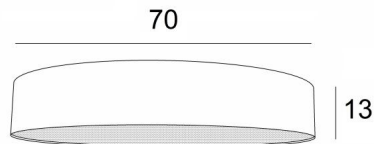

Lampshade KENTIKA 70 FINE in Turda blond (fabric from category 3)

LAMPSHADE KENTIKA 70 FINE

Lampshade KENTIKA 70 FINE is a round and cylindrical lampshade SUPER EXTRA FLAT, with a very small height and a diameter of 70cm which brings discretion and finesse to your decoration.

This lampshade has been designed to be installed against the ceiling, provided that you use our ceiling lamp **KENTIKA FINE CEILING**, but it can also be placed in suspension

A **KENTIKA 70 FINE lampshade** has a special clip that allows it to be attached to a suspension system (NOURRICE) provided

OVERALL SIZES

Ø80cm H13cm

TECHNICAL DATA

We suggest 8 suspensions with NOURRICE adapted to this lampshade. See at the end of the category [SUSPENSIONS](#).

If you choose the **KENTIKA FINE CEILING** suspension for this lampshade, the lampshade will come up against the ceiling.