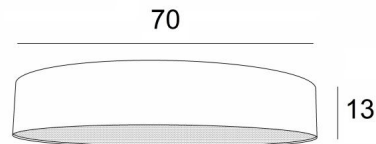

Lampshade KENTIKA 70 FINE in Turda blond (fabric from category 3)

LAMPSHADE KENTIKA 70 FINE

Lampshade KENTIKA 70 FINE is a round and cylindrical lampshade SUPER EXTRA FLAT, with a very small height and a diameter of 70cm which brings discretion and finesse to your decoration.

This lampshade has been designed to be installed against the ceiling, provided that you use our ceiling lamp **KENTIKA FINE CEILING**, but it can also be placed in suspension

A **KENTIKA 70 FINE lampshade** has a special clip that allows it to be attached to a suspension system (NOURRICE) provided

OVERALL SIZES

Ø80cm H13cm

TECHNICAL DATA

We suggest 8 suspensions with NOURRICE adapted to this lampshade. See at the end of the category [SUSPENSIONS](#).

If you choose the **KENTIKA FINE CEILING** suspension for this lampshade, the lampshade will come up against the ceiling.