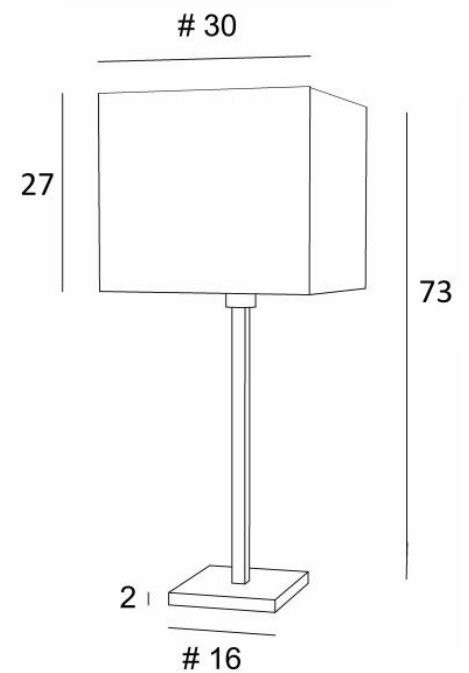

MENNA 3

MENNA 3 in brushed bronze with square lampshade Seta Vermillion (fabric from category 3)

MENNA 3 # is a beautiful table light with a square lampshade. This table light is very trendy with its clean, sober and timeless design. She can easily be placed anywhere, especially since she is available in three sizes and with different shaped lampshades. This lamp is more than just a light, it is a way to bring color and brightness into your home. Choose carefully the material or fabric of your lampshade from our wide range

MENNA 3 # is available in two smaller sizes

OVERALL SIZES

H73cm #30cm

BASE : #16 x 2cm

TECHNICAL DATA

E27 fitting with ring
Switch on the cable

AVAILABLE METAL FINISHES AND CODES

25 - Brushed brass - 2257 025

28 - Light bronze - 2257 028

29 - Brushed bronze - 2257 029

32 - Brushed chrome - 2257 032

LAMPSHADE : SIZES & CODE

#30 - 30 - 27cm

Code: 2263 + fabric code

We propose more than 150 materials/colors for lampshades.