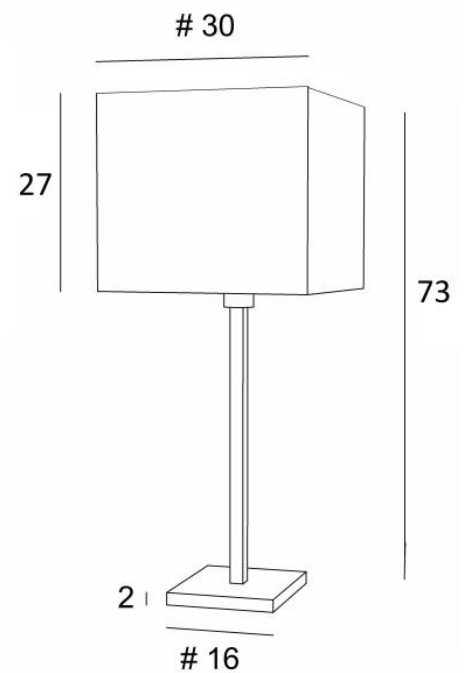

MENNA 3

MENNA 3 in brushed bronze with square lampshade Seta Vermillon
(fabric from category 3)

MENNA 3 # is a beautiful table light with a square lampshade. This table light is very trendy with its clean, sober and timeless design. She can easily be placed anywhere, especially since she is available in three sizes and with different shaped lampshades. This lamp is more than just a light, it is a way to bring color and brightness into your home. Choose carefully the material or fabric of your lampshade from our wide range

MENNA 3 # is available in two smaller sizes

OVERALL SIZES

H73cm #30cm

BASE : #16 x 2cm

TECHNICAL DATA

E27 fitting with ring

Switch on the cable

AVAILABLE METAL FINISHES AND CODES

25 - Brushed brass - 2257 025

28 - Light bronze - 2257 028

29 - Brushed bronze - 2257 029

32 - Brushed chrome - 2257 032

LAMPSHADE : SIZES & CODE

#30 - 30 - 27cm

Code: 2263 + fabric code

We propose more than 180 fabrics/materials/colors for lampshades