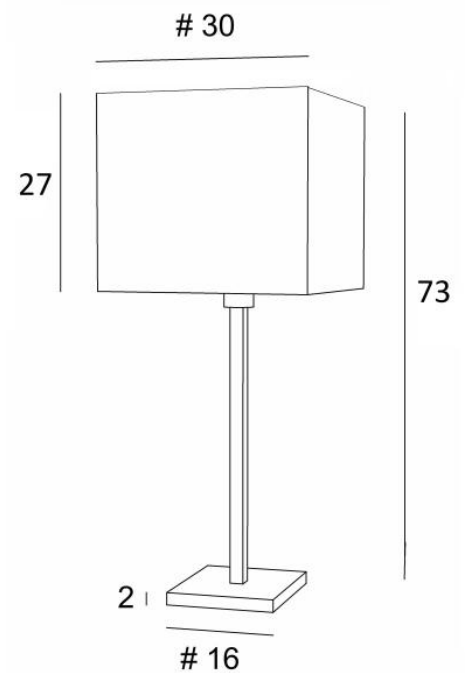

## MENNA 3 #

MENNA 3 in brushed bronze with square lampshade Seta Vermillon  
(fabric from category 3)

**MENNA 3 #** is a beautiful table light with a square lampshade. This table light is very trendy with its clean, sober and timeless design. She can easily be placed anywhere, especially since she is available in three sizes and with different shaped lampshades. This lamp is more than just a light, it is a way to bring color and brightness into your home. Choose carefully the material or fabric of your lampshade from our wide range

**MENNA 3 #** is available in two smaller sizes

### OVERALL SIZES

H73cm #30cm

**BASE :** #16 x 2cm

### TECHNICAL DATA

E27 fitting with ring  
Switch on the cable