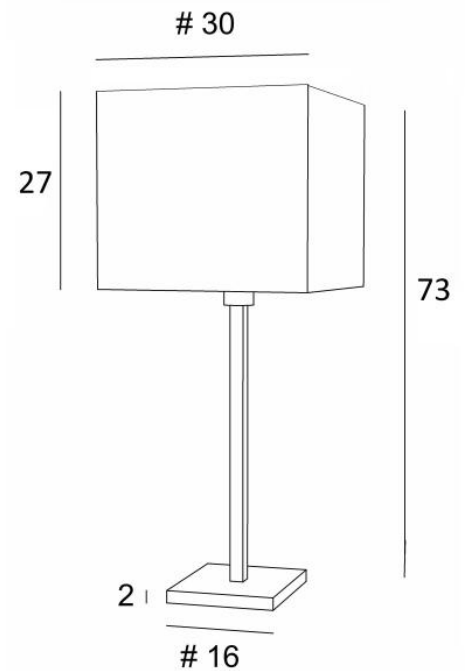

## MENNA 3 #

MENNA 3 in brushed bronze with square lampshade Seta Vermillion  
(fabric from category 3)

**MENNA 3 #** is a beautiful table light with a square lampshade

This table light is very trendy with its clean, sober and timeless design. She can easily be placed anywhere, especially since she is available in three sizes and with different shaped lampshades

### OVERALL SIZES

H73cm #30cm

### BASE

#16 x 2cm

### LAMPSHADE : SIZES & CODE

#30 - 30 - 27cm

Code: 2263 + fabric code

We propose more than 150 materials/colors for lampshades.