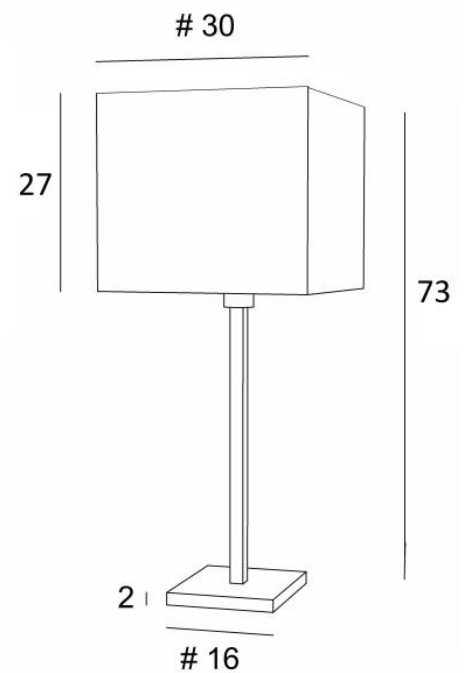

## MENNA 3 #

MENNA 3 in brushed bronze with square lampshade Seta Vermillon  
(fabric from category 3)

**MENNA 3 #** is a beautiful table light with a square lampshade. This table light is very trendy with its clean, sober and timeless design. She can easily be placed anywhere, especially since she is available in three sizes and with different shaped lampshades. This lamp is more than just a light, it is a way to bring color and brightness into your home. Choose carefully the material or fabric of your lampshade from our wide range

**MENNA 3 #** is available in two smaller sizes

### OVERALL SIZES

H73cm #30cm

**BASE :** #16 x 2cm

### LAMPSHADE : SIZES & CODE

#30 - 30 - 27cm

Code: 2263 + fabric code

We propose more than 180 fabrics/materials/colors for lampshades