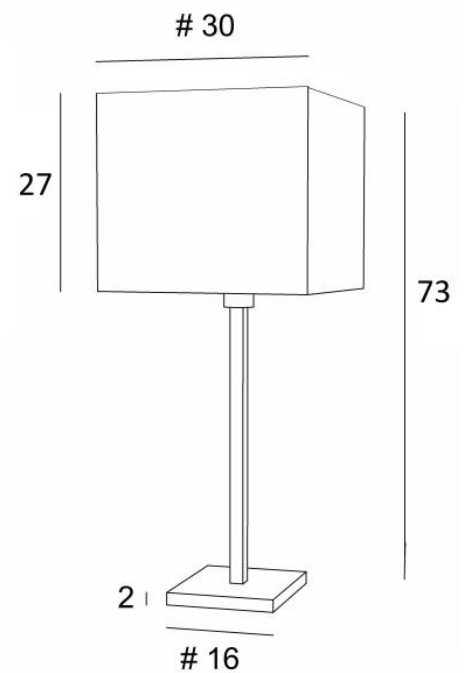

MENNA 3

MENNA 3 in brushed bronze with square lampshade Seta Vermillon (fabric from category 3)

MENNA 3 # is a beautiful table light with a square lampshade. This table light is very trendy with its clean, sober and timeless design. She can easily be placed anywhere, especially since she is available in three sizes and with different shaped lampshades. This lamp is more than just a light, it is a way to bring color and brightness into your home. Choose carefully the material or fabric of your lampshade from our wide range

MENNA 3 # is available in two smaller sizes

OVERALL SIZES

H73cm #30cm

BASE : #16 x 2cm

TECHNICAL DATA

E27 fitting with ring
Switch on the cable

AVAILABLE METAL FINISHES AND CODES

25 - Brushed brass - 2257 025

28 - Light bronze - 2257 028

29 - Brushed bronze - 2257 029

32 - Brushed chrome - 2257 032

LAMPSHADE : SIZES & CODE

#30 - 30 - 27cm

Code: 2263 + fabric code

We propose more than 180 fabrics/materials/colors for lampshades