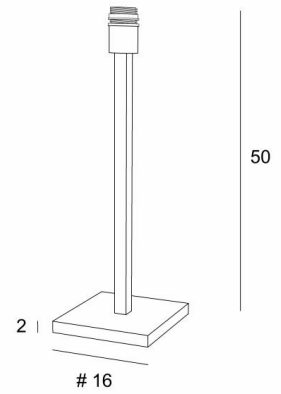

MENNA 3

MENNA 3 in light bronze without lampshade

MENNA 3 is a beautiful table light, very trendy thanks to its clean, simple and timeless design. She can easily be placed anywhere, especially since she is available in three sizes and with different shaped lampshades

This lamp is more than just a light, it is a way to bring color and brightness into your home. Choose carefully the material or fabric of your lampshade from our wide range

MENNA 3 is available in two smaller sizes

OVERALL SIZES

H50cm #16cm

BASE

#16 x 2cm

TECHNICAL DATA

E27 fitting with ring

Switch on the cable

AVAILABLE METAL FINISHES AND CODES