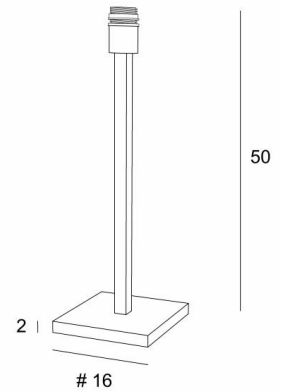

## MENNA 3

MENNA 3 in light bronze without lampshade

**MENNA 3** is a beautiful table light, very trendy thanks to its clean, simple and timeless design. She can easily be placed anywhere, especially since she is available in three sizes and with different shaped lampshades

### OVERALL SIZES

H50cm #16cm

### BASE

#16 x 2cm

### TECHNICAL DATA

E27 fitting with ring

Switch on the cable