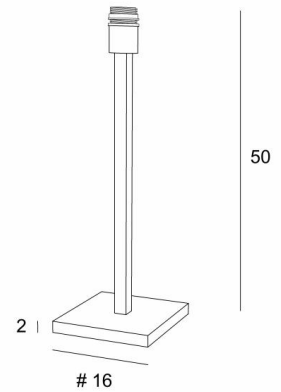

MENNA 3

MENNA 3 in light bronze without lampshade

MENNA 3 is a beautiful table light, very trendy thanks to its clean, simple and timeless design. She can easily be placed anywhere, especially since she is available in three sizes and with different shaped lampshades

This lamp is more than just a light, it is a way to bring color and brightness into your home. Choose carefully the material or fabric of your lampshade from our wide range

MENNA 3 is available in two smaller sizes

OVERALL SIZES

H50cm #16cm

BASE

#16 x 2cm

TECHNICAL DATA

E27 fitting with ring

Switch on the cable

AVAILABLE METAL FINISHES AND CODES