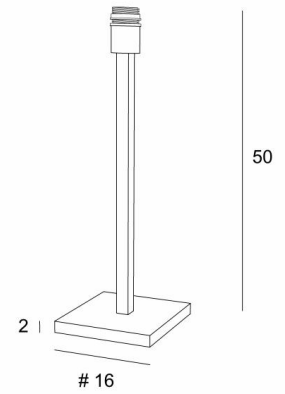

## MENNA 3

MENNA 3 in light bronze without lampshade

**MENNA 3** is a beautiful table light, very trendy thanks to its clean, simple and timeless design. She can easily be placed anywhere, especially since she is available in three sizes and with different shaped lampshades

### OVERALL SIZES

H50cm #16cm

### BASE

#16 x 2cm

### TECHNICAL DATA

E27 fitting with ring

Switch on the cable