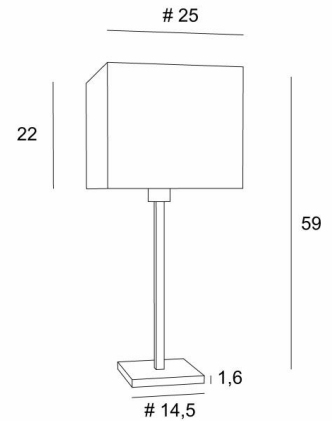

MENNA 2

MENNA 2 brushed bronze with square lampshade in Turda Châtain (fabric from category 3)

MENNA 2 # is a beautiful table light with a square lampshade

This table light is very trendy with its clean, sober and timeless design. She can easily be placed anywhere, especially since she is available in three sizes and with different shaped lampshades

OVERALL SIZES

H59cm #25cm

BASE : #14,5 x 1,6cm

TECHNICAL DATA

E27 fitting with ring

Switch on the cable

AVAILABLE METAL FINISHES AND CODES

25 - Brushed brass - 2256 025

28 - Light bronze - 2256 028

29 - Brushed bronze - 2256 029

32 - Brushed chrome - 2256 032

LAMPSHADE : SIZES & CODE

#25 - 25- 22cm

Code: 2262 + fabric code

We propose more than 180 fabrics/materials/colors for lampshades