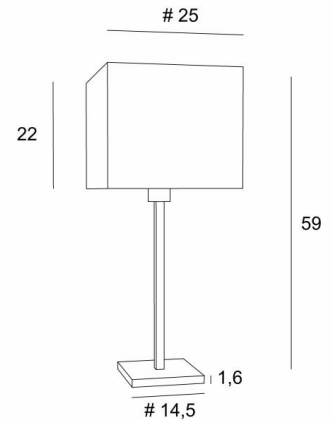

MENNA 2

MENNA 2 brushed bronze with square lampshade in Turda Châtain (fabric from category 3)

MENNA 2 # is a beautiful table light with a square lampshade

This table light is very trendy with its clean, sober and timeless design. She can easily be placed anywhere, especially since she is available in three sizes and with different shaped lampshades

OVERALL SIZES

H59cm #25cm

BASE : #14,5 x 1,6cm

TECHNICAL DATA

E27 fitting with ring

Switch on the cable

AVAILABLE METAL FINISHES AND CODES

25 - Brushed brass - 2256 025

28 - Light bronze - 2256 028

29 - Brushed bronze - 2256 029

32 - Brushed chrome - 2256 032

LAMPSHADE : SIZES & CODE

#25 - 25- 22cm

Code: 2262 + fabric code

We propose more than 150 materials/colors for lampshades.