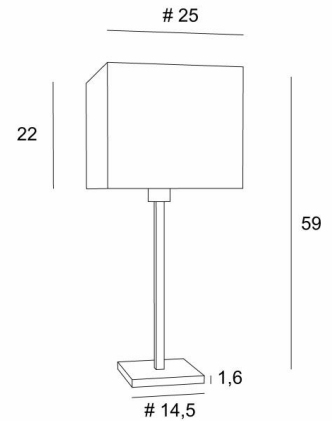

## MENNA 2 #

MENNA 2 brushed bronze with square lampshade in Turda Châtain (fabric from category 3)

**MENNA 2 #** is a beautiful table light with a square lampshade

This table light is very trendy with its clean, sober and timeless design. She can easily be placed anywhere, especially since she is available in three sizes and with different shaped lampshades

### OVERALL SIZES

H59cm #25cm

**BASE :** #14,5 x 1,6cm

### TECHNICAL DATA

E27 fitting with ring

Switch on the cable