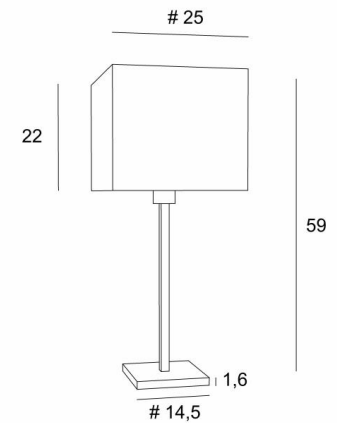

MENNA 2

MENNA 2 brushed bronze with square lampshade in Turda Châtain (fabric from category 3)

MENNA 2 # is a beautiful table light with a square lampshade

This table light is very trendy with its clean, sober and timeless design. She can easily be placed anywhere, especially since she is available in three sizes and with different shaped lampshades

OVERALL SIZES

H59cm #25cm

BASE : #14,5 x 1,6cm

TECHNICAL DATA

E27 fitting with ring

Switch on the cable

AVAILABLE METAL FINISHES AND CODES

25 - Brushed brass - 2256 025

28 - Light bronze - 2256 028

29 - Brushed bronze - 2256 029

32 - Brushed chrome - 2256 032

LAMPSHADE : SIZES & CODE

#25 - 25- 22cm

Code: 2262 + fabric code

We propose more than 180 fabrics/materials/colors for lampshades