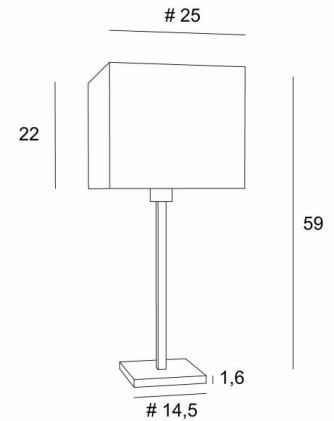

MENNA 2

MENNA 2 brushed bronze with square lampshade in Turda Châtain (fabric from category 3)

MENNA 2 # is a beautiful table light with a square lampshade

This table light is very trendy with its clean, sober and timeless design. She can easily be placed anywhere, especially since she is available in three sizes and with different shaped lampshades

OVERALL SIZES

H59cm #25cm

BASE

#14,5 x 1,6cm

TECHNICAL DATA

E27 fitting with ring

Switch on the cable

AVAILABLE METAL FINISHES AND CODES

28 - Light bronze - 2256 028

29 - Brushed bronze - 2256 029

32 - Brushed chrome - 2256 032

LAMPSHADE : SIZES & CODE

#25 - 25- 22cm

Code: 2262 + fabric code

We propose more than 150 materials/colors for lampshades.