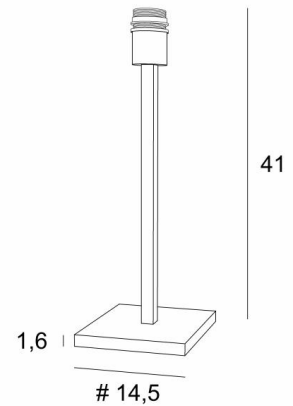

MENNA 2

MENNA 2 in light bronze without lampshade

MENNA 2 is a beautiful table light, very trendy thanks to its clean, simple and timeless design. She can easily be placed anywhere, especially since she is available in three sizes and with different shaped lampshades

OVERALL SIZES

H41cm #14,5cm

BASE

#14,5 x 1,6cm

TECHNICAL DATA

E27 fitting with ring

Switch on the cable

AVAILABLE METAL FINISHES AND CODES

25 - Brushed brass - 2256 025

28 - Light bronze - 2256 028

29 - Brushed bronze - 2256 029

32 - Brushed chrome - 2256 032