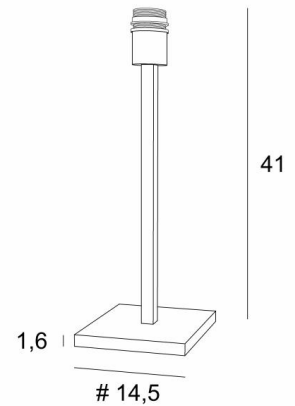

MENNA 2

MENNA 2 in light bronze without lampshade

MENNA 2 is a beautiful table light, very trendy thanks to its clean, simple and timeless design. She can easily be placed anywhere, especially since she is available in three sizes and with different shaped lampshades

OVERALL SIZES

H41cm #14,5cm

BASE

#14,5 x 1,6cm

TECHNICAL DATA

E27 fitting with ring

Switch on the cable

AVAILABLE METAL FINISHES AND CODES

25 - Brushed brass - 2256 025

28 - Light bronze - 2256 028

29 - Brushed bronze - 2256 029

32 - Brushed chrome - 2256 032