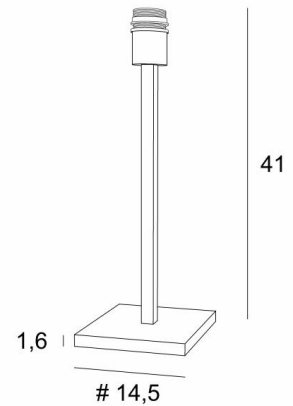

MENNA 2

MENNA 2 in light bronze without lampshade

MENNA 2 is a beautiful table light, very trendy thanks to its clean, simple and timeless design. She can easily be placed anywhere, especially since she is available in three sizes and with different shaped lampshades

OVERALL SIZES

H41cm #14,5cm

BASE

#14,5 x 1,6cm

TECHNICAL DATA

E27 fitting with ring

Switch on the cable

AVAILABLE METAL FINISHES AND CODES

28 - Light bronze - 2256 028

29 - Brushed bronze - 2256 029