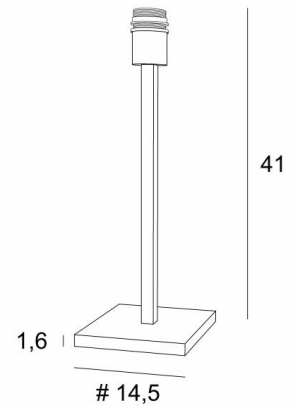

## MENNA 2

MENNA 2 in light bronze without lampshade

**MENNA 2** is a beautiful table light, very trendy thanks to its clean, simple and timeless design. She can easily be placed anywhere, especially since she is available in three sizes and with different shaped lampshades

### OVERALL SIZES

H41cm #14,5cm

### BASE

#14,5 x 1,6cm

### TECHNICAL DATA

E27 fitting with ring

Switch on the cable