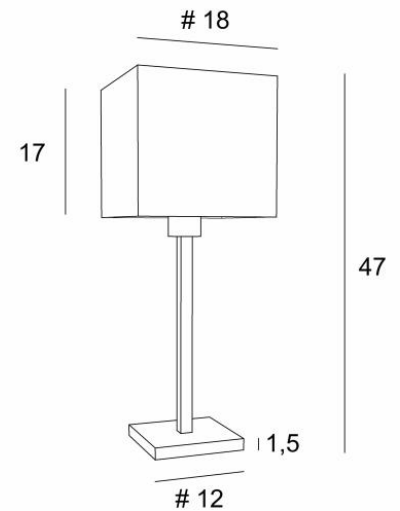

## MENNA 1 #

MENNA 1 in light bronze with lampshade in Parma Merisier (fabric from category 4)

**MENNA 1 #** is a beautiful table light with a square lampshade

This table light is very trendy with its clean, sober and timeless design. She can easily be placed anywhere, especially since she is available in three sizes and with different shaped lampshades. This lamp is more than just a light, it is a way to bring color and brightness into your home. Choose carefully the material or fabric of your lampshade from our wide range. **MENNA 1 #** is available in two larger sizes

### OVERALL SIZES

H47cm #18cm

### BASE

Solid brass base : #12 x 1,5cm

### LAMPSHADE : SIZES & CODE

#18 - 18 - 17cm

Code: 2261 + fabric code

We propose more than 180 fabrics/materials/colors for lampshades

SWITCH  
ON  
CABLE