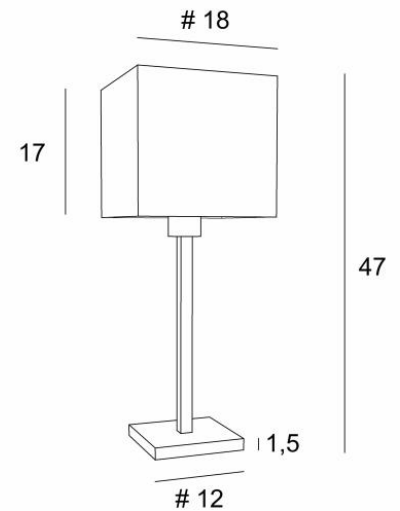

## MENNA 1 #

MENNA 1 in light bronze with lampshade in Parma Merisier (fabric from category 4)

**MENNA 1 #** is a beautiful table light with a square lampshade

This table light is very trendy with its clean, sober and timeless design. She can easily be placed anywhere, especially since she is available in three sizes and with different shaped lampshades. This lamp is more than just a light, it is a way to bring color and brightness into your home. Choose carefully the material or fabric of your lampshade from our wide range. **MENNA 1 #** is available in two larger sizes

### OVERALL SIZES

H47cm #18cm

### BASE

Solid brass base : #12 x 1,5cm

### LAMPSHADE : SIZES & CODE

#18 - 18 - 17cm

Code: 2261 + fabric code

We propose more than 180 fabrics/materials/colors for lampshades