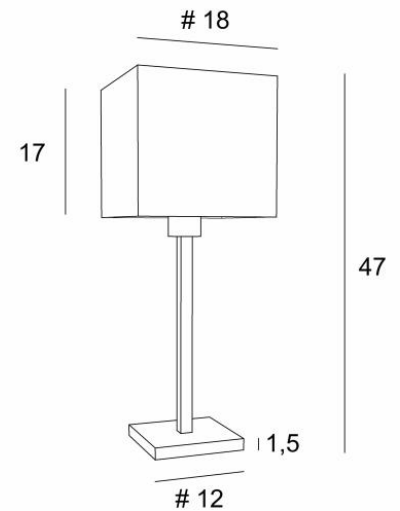

MENNA 1

MENNA 1 in light bronze with lampshade in Parma Merisier (fabric from category 4)

MENNA 1 # is a beautiful table light with a square lampshade

This table light is very trendy with its clean, sober and timeless design. She can easily be placed anywhere, especially since she is available in three sizes and with different shaped lampshades. This lamp is more than just a light, it is a way to bring color and brightness into your home. Choose carefully the material or fabric of your lampshade from our wide range. **MENNA 1 #** is available in two larger sizes

OVERALL SIZES

H47cm #18cm

BASE

Solid brass base : #12 x 1,5cm

TECHNICAL DATA

E27 fitting with ring. Switch on the cable

AVAILABLE METAL FINISHES AND CODES

25 - Brushed brass - 2255 025

28 - Light bronze - 2255 028

29 - Brushed bronze - 2255 029

32 - Brushed chrome - 2255 032

LAMP SHADE : SIZES & CODE

#18 - 18 - 17cm

Code: 2261 + fabric code

We propose more than 150 materials/colors for lampshades.