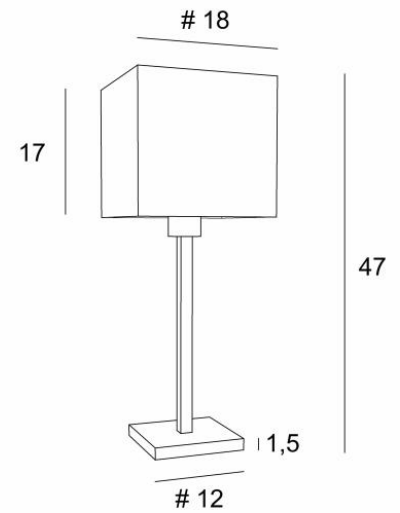

## MENNA 1 #

MENNA 1 in light bronze with lampshade in Parma Merisier (fabric from category 4)

**MENNA 1 #** is a beautiful table light with a square lampshade

This table light is very trendy with its clean, sober and timeless design. She can easily be placed anywhere, especially since she is available in three sizes and with different shaped lampshades

### OVERALL SIZES

H47cm #18cm

### BASE

Solid brass base : #12 x 1,5cm

### LAMPSHADE : SIZES & CODE

#18 - 18 - 17cm

Code: 2261 + fabric code

We propose more than 150 materials/colors for lampshades.