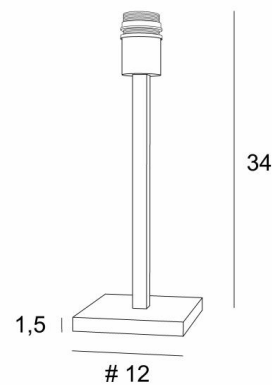

MENNA 1

MENNA 1 in light bronze without lampshade

MENNA 1 is a beautiful table light, very trendy thanks to its clean, simple and timeless design. She can easily be placed anywhere, especially since she is available in three sizes and with different shaped lampshades

OVERALL SIZES

H34cm #12cm

BASE

Solid brass base : #12 x 1,5cm

TECHNICAL DATA

One E27 fitting with ring

Switch on the cable

AVAILABLE METAL FINISHES AND CODES