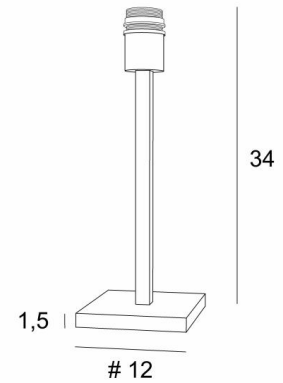

MENNA 1

MENNA 1 in light bronze without lampshade

MENNA 1 is a beautiful table light, very trendy thanks to its clean, simple and timeless design. She can easily be placed anywhere, especially since she is available in three sizes and with different shaped lampshades

OVERALL SIZES

H34cm #12cm

BASE

Solid brass base : #12 x 1,5cm

TECHNICAL DATA

One E27 fitting with ring

Switch on the cable

AVAILABLE METAL FINISHES AND CODES

28 - Light bronze - 2255 028

29 - Brushed bronze - 2255 029

32 - Brushed chrome - 2255 032