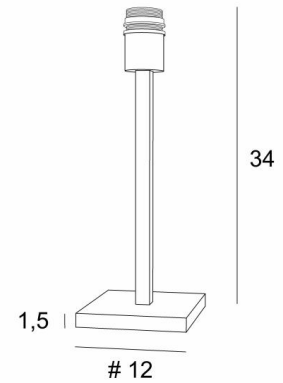

MENNA 1

MENNA 1 in light bronze without lampshade

MENNA 1 is a beautiful table light, very trendy thanks to its clean, simple and timeless design. She can easily be placed anywhere, especially since she is available in three sizes and with different shaped lampshades

OVERALL SIZES

H34cm #12cm

BASE

Solid brass base : #12 x 1,5cm

TECHNICAL DATA

One E27 fitting with ring

Switch on the cable

AVAILABLE METAL FINISHES AND CODES