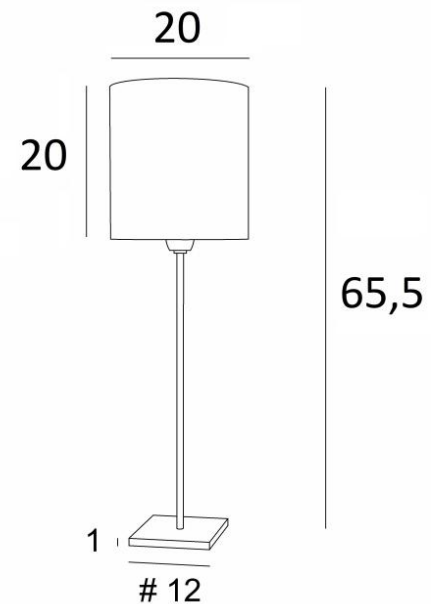

ANOUKIS 3 cyl

ANOUKIS 3 in brushed bronze with lampshade in Tilia Starry Blue (fabric from category 5)

Table light to place a round cylindrical lampshade

Unique and original, it is always up-to-date with its minimalist and sober design

ANOUKIS 3 cyl is a beautiful mood lighting to place on a piece of furniture or a bedside table and is very discreet and easy to complete a decoration, especially since she is represented with different shaped lampshades. With the large choice of materials and colors we offer, you will have no trouble choosing the lampshade that will embellish your lamp and your decoration

ANOUKIS 3 cyl is available in two smaller sizes with lampshades in different shapes

OVERALL SIZES

H65,5cm Ø20cm

BASE

Solid brass base : #12 x 1 cm

TECHNICAL DATA

One E27 fitting with ring

One switch on the cable

AVAILABLE METAL FINISHES AND CODES

29 - Brushed bronze - 2107 029

32 - Brushed chrome - 2107 032

LAMPSHADE : SIZES & CODE

Ø20 - 20 - 20cm

Code: 1205 + fabric code

We propose more than 150 materials/colors for lampshades.