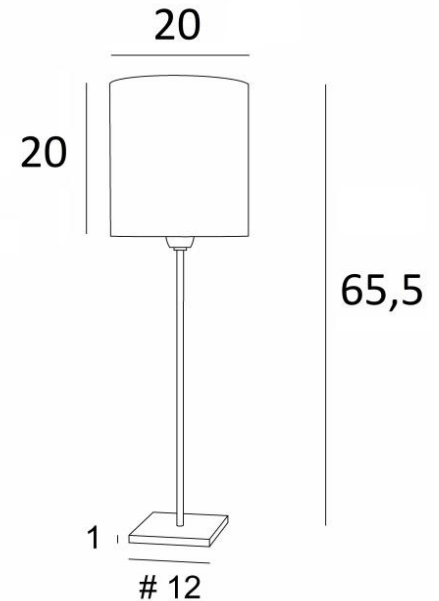

## ANOUKIS 3 cyl

ANOUKIS 3 in brushed bronze with lampshade in Tilia Starry Blue (fabric from category 5)

Table light to place a round cylindrical lampshade

Unique and original, it is always up-to-date with its minimalist and sober design

### OVERALL SIZES

H65,5cm Ø20cm

### BASE

Solid brass base : #12 x 1 cm

### LAMPSHADE : SIZES & CODE

Ø20 - 20 - 20cm

Code: 1205 + fabric code

We propose more than 180 fabrics/materials/colors for lampshades

SWITCH  
ON  
CABLE