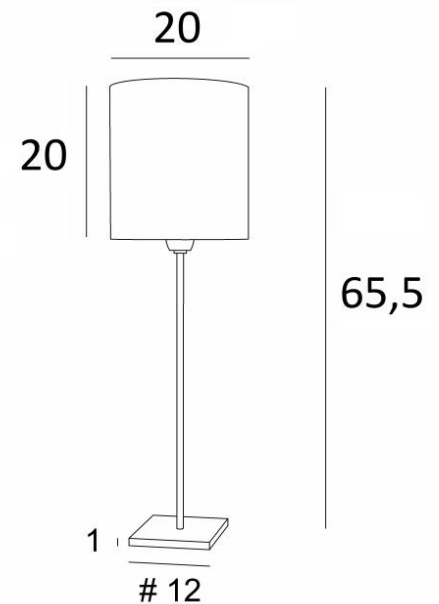

ANOUKIS 3 cyl

ANOUKIS 3 in brushed bronze with lampshade in Tilia Starry Blue (fabric from category 5)

Table light to place a round cylindrical lampshade

Unique and original, it is always up-to-date with its minimalist and sober design

ANOUKIS 3 cyl is available in two smaller sizes with lampshades in different shapes

OVERALL SIZES

H65,5cm Ø20cm

BASE

Solid brass base : #12 x 1 cm

TECHNICAL DATA

One E27 fitting with ring

One switch on the cable

AVAILABLE METAL FINISHES AND CODES

29 - Brushed bronze - 2107 029

32 - Brushed chrome - 2107 032

LAMPSHADE : SIZES & CODE

Ø20 - 20 - 20cm

Code: 1205 + fabric code

We propose more than 150 materials/colors for lampshades.