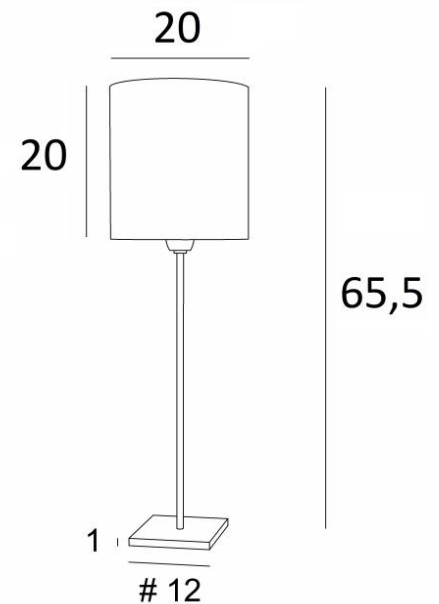

## ANOUKIS 3 cyl

ANOUKIS 3 in brushed bronze with lampshade in Tilia Starry Blue (fabric from category 5)

Table light to place a round cylindrical lampshade

Unique and original, it is always up-to-date with its minimalist and sober design

### OVERALL SIZES

H65,5cm Ø20cm

### BASE

Solid brass base : #12 x 1 cm

### LAMPSHADE : SIZES & CODE

Ø20 - 20 - 20cm

Code: 1205 + fabric code

We propose more than 180 fabrics/materials/colors for lampshades

LIGHTING COLLECTION