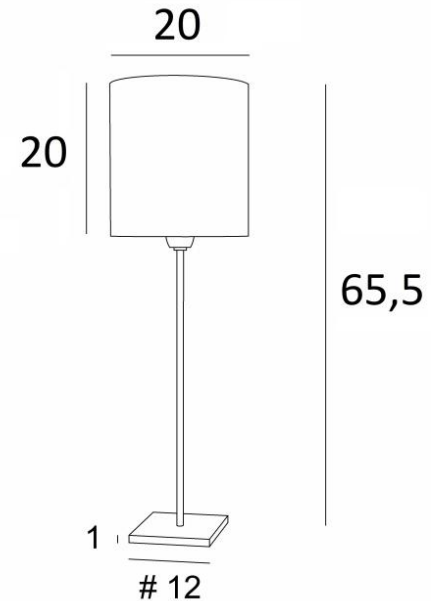

ANOUKIS 3 cyl

ANOUKIS 3 in brushed bronze with lampshade in Tilia Starry Blue (fabric from category 5)

Table light to place a round cylindrical lampshade

Unique and original, it is always up-to-date with its minimalist and sober design

ANOUKIS 3 cyl is a beautiful mood lighting to place on a piece of furniture or a bedside table and is very discreet and easy to complete a decoration, especially since she is represented with different shaped lampshades. With the large choice of materials and colors we offer, you will have no trouble choosing the lampshade that will embellish your lamp and your decoration

ANOUKIS 3 cyl is available in two smaller sizes with lampshades in different shapes

OVERALL SIZES

H65,5cm Ø20cm

BASE

Solid brass base : #12 x 1 cm

TECHNICAL DATA

One E27 fitting with ring

One switch on the cable

AVAILABLE METAL FINISHES AND CODES

29 - Brushed bronze - 2107 029

32 - Brushed chrome - 2107 032

LAMPSHADE : SIZES & CODE

Ø20 - 20 - 20cm

Code: 1205 + fabric code

We propose more than 180 fabrics/materials/colors for lampshades