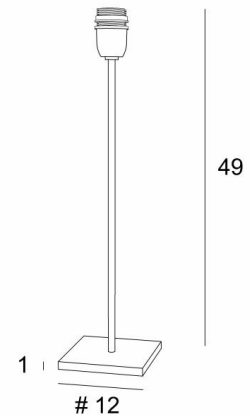

## ANOUKIS 3

ANOUKIS 3 in brushed bronze without lampshade

Table light to place a lampshade on

Unique and original, it is always up-to-date with its minimalist and sober design

**ANOUKIS 3** is a beautiful mood lighting to place on a piece of furniture or a bedside table and is very discreet and easy to complete a decoration, especially since she is represented with different shaped lampshades

### OVERALL SIZES

H49cm Ø12cm

### BASE

Solid brass base : #12 x 1 cm