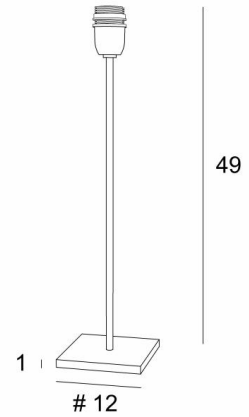

ANOUKIS 3

ANOUKIS 3 in brushed bronze without lampshade

Table light to place a lampshade on

Unique and original, it is always up-to-date with its minimalist and sober design

ANOUKIS 3 is a beautiful mood lighting to place on a piece of furniture or a bedside table and is very discreet and easy to complete a decoration, especially since she is represented with different shaped lampshades

OVERALL SIZES

H49cm Ø12cm

BASE

Solid brass base : #12 x 1 cm

TECHNICAL DATA

One E27 fitting with ring

One switch on the cable

AVAILABLE METAL FINISHES AND CODES