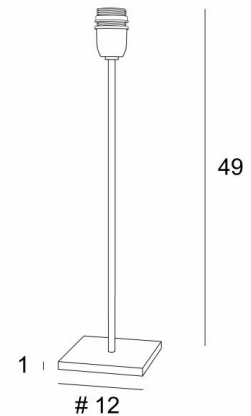

## ANOUKIS 3

ANOUKIS 3 in brushed bronze without lampshade

Table light to place a lampshade on

Unique and original, it is always up-to-date with its minimalist and sober design

**ANOUKIS 3** is a beautiful mood lighting to place on a piece of furniture or a bedside table and is very discreet and easy to complete a decoration, especially since she is represented with different shaped lampshades

### OVERALL SIZES

H49cm Ø12cm

### BASE

Solid brass base : #12 x 1 cm