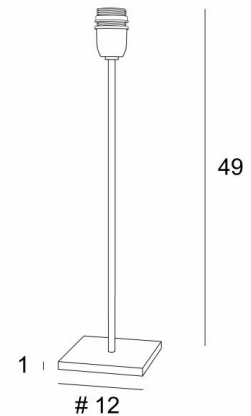

ANOUKIS 3

ANOUKIS 3 in brushed bronze without lampshade

Table light to place a lampshade on

Unique and original, it is always up-to-date with its minimalist and sober design

ANOUKIS 3 is a beautiful mood lighting to place on a piece of furniture or a bedside table and is very discreet and easy to complete a decoration, especially since she is represented with different shaped lampshades

OVERALL SIZES

H49cm Ø12cm

BASE

Solid brass base : #12 x 1 cm

TECHNICAL DATA

One E27 fitting with ring

One switch on the cable

AVAILABLE METAL FINISHES AND CODES