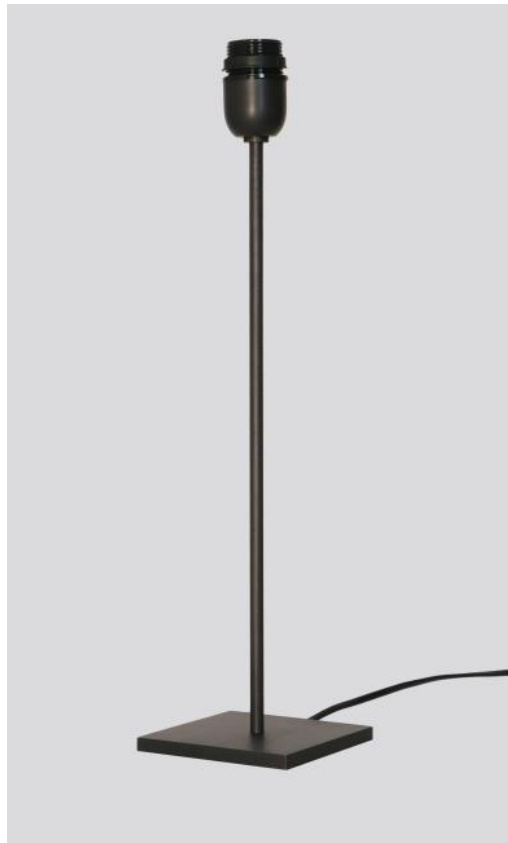

ANOUKIS 3

ANOUKIS 3 in brushed bronze without lampshade

Table light to place a lampshade on

Unique and original, it is always up-to-date with its minimalist and sober design

ANOUKIS 3 is a beautiful mood lighting to place on a piece of furniture or a bedside table and is very discreet and easy to complete a decoration, especially since she is represented with different shaped lampshades

With the large choice of materials and colors we offer, you will have no trouble choosing the lampshade that will embellish your lamp and your decoration

ANOUKIS 3 is available in two other sizes with lampshades in different shapes

OVERALL SIZES

H49cm Ø12cm

BASE

Solid brass base : #12 x 1 cm

TECHNICAL DATA

One E27 fitting with ring

One switch on the cable

AVAILABLE METAL FINISHES AND CODES

28 - Light bronze - 2107 028

29 - Brushed bronze - 2107 029

32 - Brushed chrome - 2107 032

SWITCH
ON
CABLE