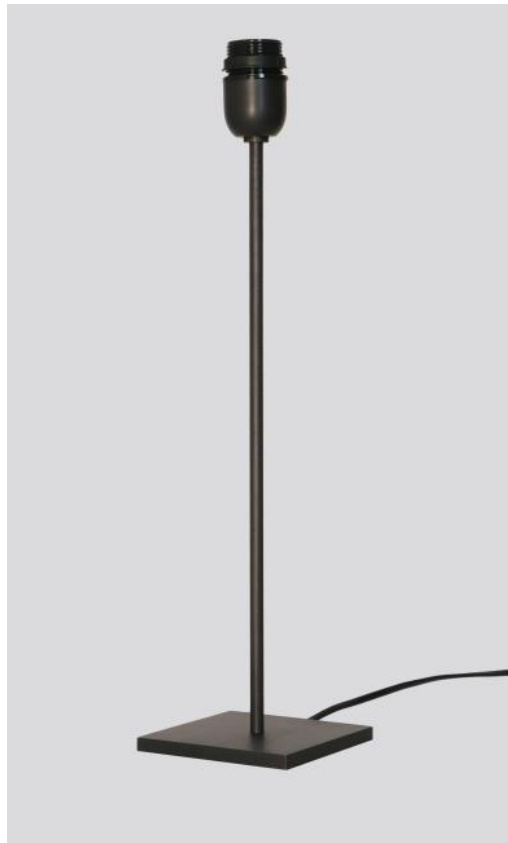

## ANOUKIS 3

ANOUKIS 3 in brushed bronze without lampshade

Table light to place a lampshade on

Unique and original, it is always up-to-date with its minimalist and sober design

**ANOUKIS 3** is a beautiful mood lighting to place on a piece of furniture or a bedside table and is very discreet and easy to complete a decoration, especially since she is represented with different shaped lampshades

With the large choice of materials and colors we offer, you will have no trouble choosing the lampshade that will embellish your lamp and your decoration

**ANOUKIS 3** is available in two other sizes with lampshades in different shapes

### OVERALL SIZES

H49cm Ø12cm

### BASE

Solid brass base : #12 x 1 cm