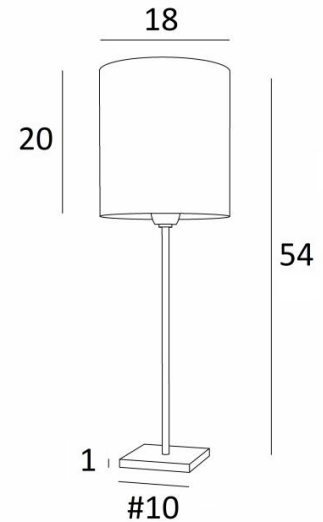

## ANOUKIS 2 cyl

ANOUKIS 2 in brushed bronze with lampshade in Coton tourterelle (fabric from category 1)

Table light to place a round cylindrical lampshade

Unique and original, it is always up-to-date with its minimalist and sober design

### OVERALL SIZES

H54cm Ø18cm

### BASE

Solid brass base : #10 x 1cm

### LAMPSHADE : SIZES & CODE

Ø18 - 18 - 20cm

Code: 1206 + fabric code

We propose more than 180 fabrics/materials/colors for lampshades

LIGHTING COLLECTION