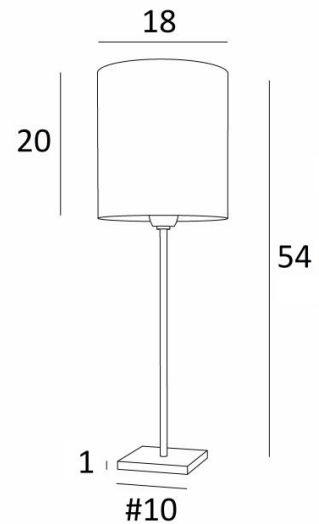

ANOUKIS 2 cyl

ANOUKIS 2 in brushed bronze with lampshade in Coton tourterelle (fabric from category 1)

Table light to place a round cylindrical lampshade

Unique and original, it is always up-to-date with its minimalist and sober design

ANOUKIS 2 cyl is available in two other sizes with lampshades in different shapes

OVERALL SIZES

H54cm Ø18cm

BASE

Solid brass base : #10 x 1cm

TECHNICAL DATA

One E27 fitting with ring

One switch on the cable

AVAILABLE METAL FINISHES AND CODES

28 - Light bronze - 2106 028

29 - Brushed bronze - 2106 029

32 - Brushed chrome - 2106 032

LAMPSHADE : SIZES & CODE

Ø18 - 18 - 20cm

Code: 1206 + fabric code

We propose more than 180 fabrics/materials/colors for lampshades