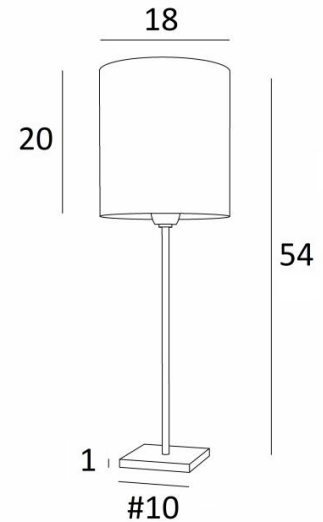

ANOUKIS 2 cyl

ANOUKIS 2 in brushed bronze with lampshade in Coton tourterelle (fabric from category 1)

Table light to place a round cylindrical lampshade

Unique and original, it is always up-to-date with its minimalist and sober design

ANOUKIS 2 cyl is available in two other sizes with lampshades in different shapes

OVERALL SIZES

H54cm Ø18cm

BASE

Solid brass base : #10 x 1cm

TECHNICAL DATA

One E27 fitting with ring

One switch on the cable

AVAILABLE METAL FINISHES AND CODES

28 - Light bronze - 2106 028

29 - Brushed bronze - 2106 029

33 - Brushed nickel - 2106 033

LAMPSHADE : SIZES & CODE

Ø18 - 18 - 20cm

Code: 1206 + fabric code

We propose more than 180 fabrics/materials/colors for lampshades