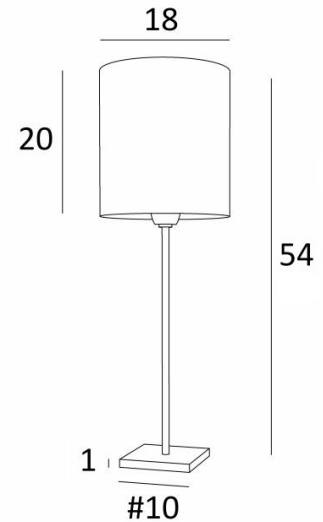

ANOUKIS 2 cyl

ANOUKIS 2 in brushed bronze with lampshade in Coton tourterelle (fabric from category 1)

Table light to place a round cylindrical lampshade

Unique and original, it is always up-to-date with its minimalist and sober design

ANOUKIS 2 cyl is available in two other sizes with lampshades in different shapes

OVERALL SIZES

H54cm Ø18cm

BASE

Solid brass base : #10 x 1cm

TECHNICAL DATA

One E27 fitting with ring

One switch on the cable

AVAILABLE METAL FINISHES AND CODES

28 - Light bronze - 2106 028

29 - Brushed bronze - 2106 029

32 - Brushed chrome - 2106 032

LAMPSHADE : SIZES & CODE

Ø18 - 18 - 20cm

Code: 1206 + fabric code

We propose more than 150 materials/colors for lampshades.