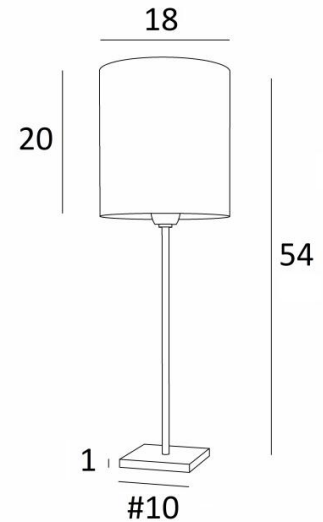

ANOUKIS 2 cyl

ANOUKIS 2 in brushed bronze with lampshade in Coton tourterelle (fabric from category 1)

Table light to place a round cylindrical lampshade

Unique and original, it is always up-to-date with its minimalist and sober design

ANOUKIS 2 cyl is available in two other sizes with lampshades in different shapes

OVERALL SIZES

H54cm Ø18cm

BASE

Solid brass base : #10 x 1cm

TECHNICAL DATA

One E27 fitting with ring

One switch on the cable

AVAILABLE METAL FINISHES AND CODES

28 - Light bronze - 2106 028

29 - Brushed bronze - 2106 029

32 - Brushed chrome - 2106 032

LAMPSHADE : SIZES & CODE

Ø18 - 18 - 20cm

Code: 1206 + fabric code

We propose more than 180 fabrics/materials/colors for lampshades