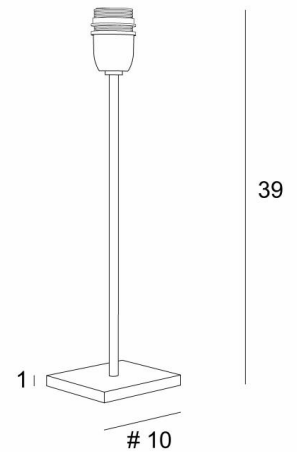

## ANOUKIS 2

ANOUKIS 2 in brushed bronze without lampshade

Table light to place a lampshade on

Unique and original, it is always up-to-date with its minimalist and sober design

**ANOUKIS 2** is a beautiful mood lighting to place on a piece of furniture or a bedside table and is very discreet and easy to complete a decoration, especially since she is represented with different shaped lampshades

### OVERALL SIZES

H39cm #10cm

### BASE

Solid brass base : #10 x 1 cm