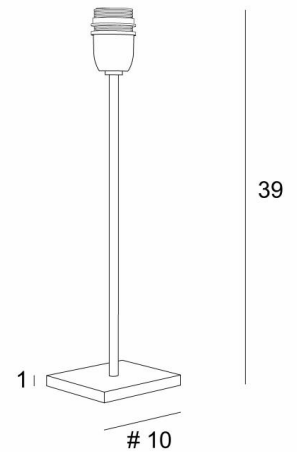

ANOUKIS 2

ANOUKIS 2 in brushed bronze without lampshade

Table light to place a lampshade on

Unique and original, it is always up-to-date with its minimalist and sober design

ANOUKIS 2 is a beautiful mood lighting to place on a piece of furniture or a bedside table and is very discreet and easy to complete a decoration, especially since she is represented with different shaped lampshades

OVERALL SIZES

H39cm #10cm

BASE

Solid brass base : #10 x 1 cm

TECHNICAL DATA

One E27 fitting with ring

One switch on the cable

AVAILABLE METAL FINISHES AND CODES