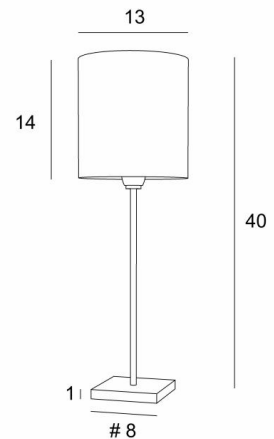

ANOUKIS 1 cyl

ANOUKIS 1 in brushed bronze with lampshade in Palmier Pied de Poule (material from category 5)

Table light to place a round cylindrical lampshade

Unique and original, it is always up-to-date with its minimalist and sober design

ANOUKIS 1 cyl is available in two larger sizes with lampshades in different shapes

OVERALL SIZES

H40cm Ø13cm

BASE

Solid brass base : #8 x 1cm

TECHNICAL DATA

One E14 fitting with ring

One switch on the cable

AVAILABLE METAL FINISHES AND CODES

28 - Light bronze - 2105 028

29 - Brushed bronze - 2105 029

32 - Brushed chrome - 2105 032

LAMPSHADE : SIZES & CODE

Ø13 - 13 - 14cm

Code: 1200 + fabric code

We propose more than 150 materials/colors for lampshades.