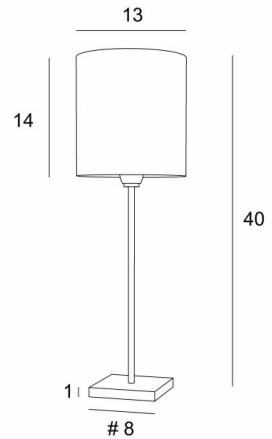

## ANOUKIS 1 cyl

ANOUKIS 1 in brushed bronze with lampshade in Palmier Pied de Poule (material from category 5)

Table light to place a round cylindrical lampshade

Unique and original, it is always up-to-date with its minimalist and sober design

### OVERALL SIZES

H40cm Ø13cm

### BASE

Solid brass base : #8 x 1cm

### LAMPSHADE : SIZES & CODE

Ø13 - 13 - 14cm

Code: 1200 + fabric code

We propose more than 180 fabrics/materials/colors for lampshades

**LIGHTING COLLECTION**