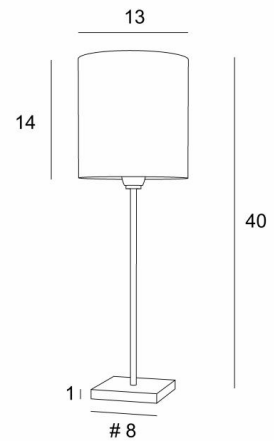

ANOUKIS 1 cyl

ANOUKIS 1 in brushed bronze with lampshade in Palmier Pied de Poule (material from category 5)

Table light to place a round cylindrical lampshade

Unique and original, it is always up-to-date with its minimalist and sober design

ANOUKIS 1 cyl is available in two larger sizes with lampshades in different shapes

OVERALL SIZES

H40cm Ø13cm

BASE

Solid brass base : #8 x 1cm

TECHNICAL DATA

One E14 fitting with ring

One switch on the cable

AVAILABLE METAL FINISHES AND CODES

28 - Light bronze - 2105 028

29 - Brushed bronze - 2105 029

32 - Brushed chrome - 2105 032

LAMPSHADE : SIZES & CODE

Ø13 - 13 - 14cm

Code: 1200 + fabric code

We propose more than 150 materials/colors for lampshades.