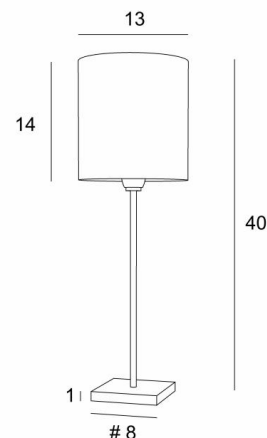

## ANOUKIS 1 cyl

ANOUKIS 1 in brushed bronze with lampshade in Palmier Pied de Poule (material from category 5)

Table light to place a round cylindrical lampshade

Unique and original, it is always up-to-date with its minimalist and sober design

### OVERALL SIZES

H40cm Ø13cm

### BASE

Solid brass base : #8 x 1cm

### LAMPSHADE : SIZES & CODE

Ø13 - 13 - 14cm

Code: 1200 + fabric code

We propose more than 180 fabrics/materials/colors for lampshades

**LIGHTING COLLECTION**