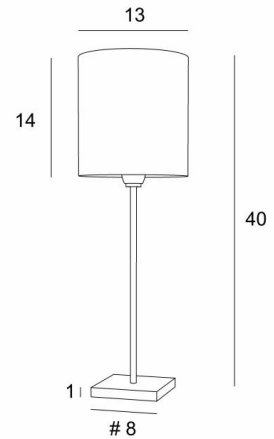

ANOUKIS 1 cyl

ANOUKIS 1 in brushed bronze with lampshade in Palmier Pied de Poule (material from category 5)

Table light to place a round cylindrical lampshade

Unique and original, it is always up-to-date with its minimalist and sober design

ANOUKIS 1 cyl is available in two larger sizes with lampshades in different shapes

OVERALL SIZES

H40cm Ø13cm

BASE

Solid brass base : #8 x 1cm

TECHNICAL DATA

One E14 fitting with ring

One switch on the cable

AVAILABLE METAL FINISHES AND CODES

28 - Light bronze - 2105 028

29 - Brushed bronze - 2105 029

32 - Brushed chrome - 2105 032

LAMPSHADE : SIZES & CODE

Ø13 - 13 - 14cm

Code: 1200 + fabric code

We propose more than 180 fabrics/materials/colors for lampshades