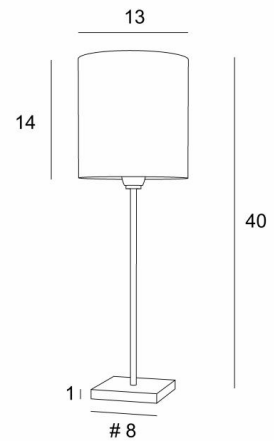

ANOUKIS 1 cyl

ANOUKIS 1 in brushed bronze with lampshade in Palmier Pied de Poule (material from category 5)

Table light to place a round cylindrical lampshade

Unique and original, it is always up-to-date with its minimalist and sober design

ANOUKIS 1 cyl is available in two larger sizes with lampshades in different shapes

OVERALL SIZES

H40cm Ø13cm

BASE

Solid brass base : #8 x 1cm

TECHNICAL DATA

One E14 fitting with ring

One switch on the cable

AVAILABLE METAL FINISHES AND CODES

28 - Light bronze - 2105 028

29 - Brushed bronze - 2105 029

32 - Brushed chrome - 2105 032

LAMPSHADE : SIZES & CODE

Ø13 - 13 - 14cm

Code: 1200 + fabric code

We propose more than 180 fabrics/materials/colors for lampshades