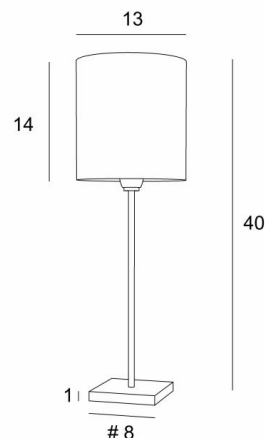

ANOUKIS 1 cyl

ANOUKIS 1 in brushed bronze with lampshade in Palmier Pied de Poule (material from category 5)

Table light to place a round cylindrical lampshade

Unique and original, it is always up-to-date with its minimalist and sober design

ANOUKIS 1 cyl is available in two larger sizes with lampshades in different shapes

OVERALL SIZES

H40cm Ø13cm

BASE

Solid brass base : #8 x 1cm

TECHNICAL DATA

One E14 fitting with ring

One switch on the cable

AVAILABLE METAL FINISHES AND CODES

28 - Light bronze - 2105 028

29 - Brushed bronze - 2105 029

33 - Brushed nickel - 2105 033

LAMPSHADE : SIZES & CODE

Ø13 - 13 - 14cm

Code: 1200 + fabric code

We propose more than 180 fabrics/materials/colors for lampshades