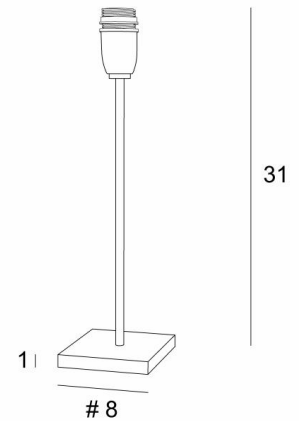

## ANOUKIS 1

ANOUKIS 1 in brushed bronze without lampshade

Table light to place a lampshade on

Unique and original, it is always up-to-date with its minimalist and sober design

**ANOUKIS 1** is a beautiful mood lighting to place on a piece of furniture or a bedside table and is very discreet and easy to complete a decoration, especially since she is represented with different shaped lampshades

### OVERALL SIZES

H31cm #8cm

### BASE

Solid brass base : #8 x 1cm