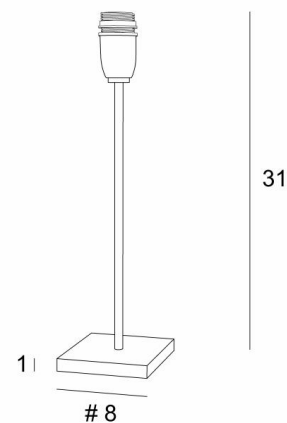

ANOUKIS 1

ANOUKIS 1 in brushed bronze without lampshade

Table light to place a lampshade on

Unique and original, it is always up-to-date with its minimalist and sober design

ANOUKIS 1 is a beautiful mood lighting to place on a piece of furniture or a bedside table and is very discreet and easy to complete a decoration, especially since she is represented with different shaped lampshades

OVERALL SIZES

H31cm #8cm

BASE

Solid brass base : #8 x 1cm

TECHNICAL DATA

One E14 fitting with ring

One switch on the cable

AVAILABLE METAL FINISHES AND CODES