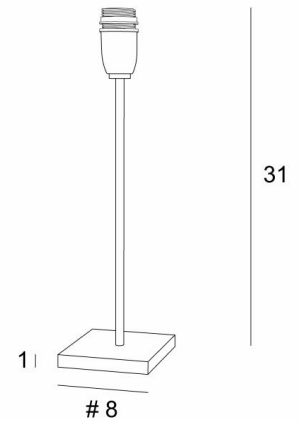

ANOUKIS 1

ANOUKIS 1 in brushed bronze without lampshade

Table light to place a lampshade on

Unique and original, it is always up-to-date with its minimalist and sober design

ANOUKIS 1 is a beautiful mood lighting to place on a piece of furniture or a bedside table and is very discreet and easy to complete a decoration, especially since she is represented with different shaped lampshades

OVERALL SIZES

H31cm #8cm

BASE

Solid brass base : #8 x 1cm

TECHNICAL DATA

One E14 fitting with ring

One switch on the cable

AVAILABLE METAL FINISHES AND CODES

28 - Light bronze - 2105 028

29 - Brushed bronze - 2105 029

32 - Brushed chrome - 2105 032

SWITCH
ON
CABLE