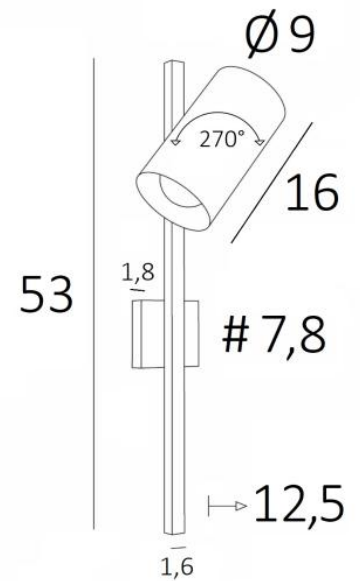

JONAS

JONAS in structured black. Metal finish code : 02

**JONAS** is very practical next to a bed, it can be used as reading light  
Very modern wall light with its large cylindrical and adjustable spotlight  
Equipped with a classic bulb, its lighting is simple but effective  
This beautiful wall light is available in a wide range of finishes  
With the same spotlight, it is also available as a table light and a small floor light, see [MIDAS](#) or [ULYSSE](#)

#### OVERALL SIZES

H53cm L9→16cm |→12,5cm

# 7,8 x 1,8cm

#### TECHNICAL DATA

One E27 fitting

The spotlight is adjustable through 270°

Spotlight dimensions : Ø9cm L16cm

Dimmable wall light

A switch on request

A fixing plate for the wall box ([plan in PDF](#))

Mandatory use of a LED bulb (safety)