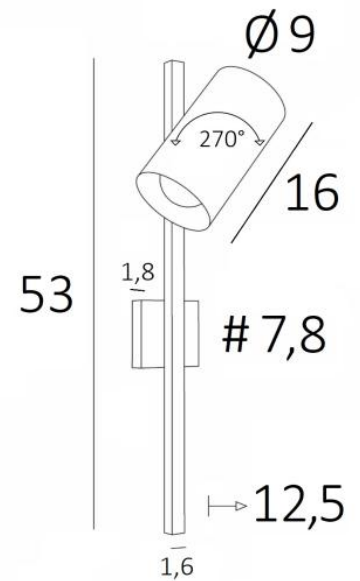

JONAS

JONAS in structured black. Metal finish code : 02

JONAS is very practical next to a bed, it can be used as reading light
Very modern wall light with its large cylindrical and adjustable spotlight
Equipped with a classic bulb, its lighting is simple but effective
This beautiful wall light is available in a wide range of finishes
With the same spotlight, it is also available as a table light and a small floor light, see [MIDAS](#) or [ULYSSE](#)

OVERALL SIZES

H53cm L9→16cm |→12,5cm

BASE

7,8 x 1,8cm

TECHNICAL DATA

One E27 fitting

The spotlight is adjustable through 270°

Spotlight dimensions : Ø9cm L16cm