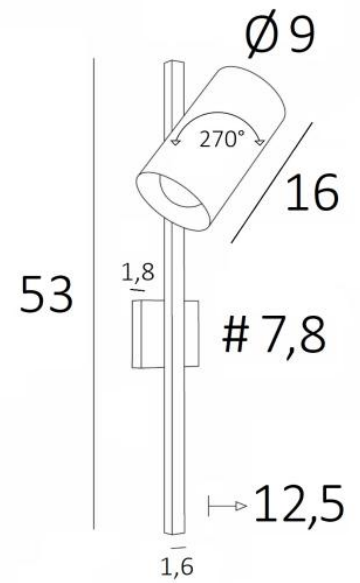

JONAS

JONAS in structured black. Metal finish code : 02

JONAS is very practical next to a bed, it can be used as reading light
Very modern wall light with its large cylindrical and adjustable spotlight
Equipped with a classic bulb, its lighting is simple but effective
This beautiful wall light is available in a wide range of finishes
With the same spotlight, it is also available as a table light and a small floor light, see [MIDAS](#) or [ULYSSE](#)

OVERALL SIZES

H53cm L9→16cm |→12,5cm

BASE

7,8 x 1,8cm

TECHNICAL DATA

One E27 fitting

The spotlight is adjustable through 270°

Spotlight dimensions : Ø9cm L16cm