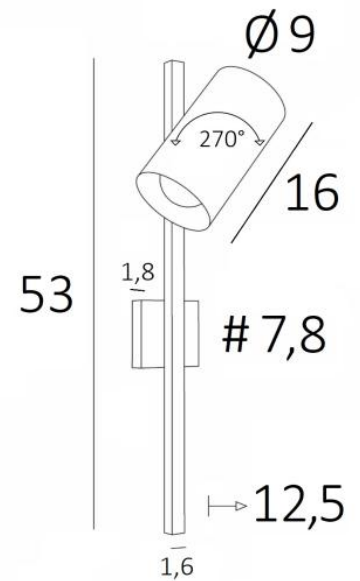

JONAS

JONAS in structured black. Metal finish code : 02

JONAS is very practical next to a bed, it can be used as reading light
Very modern wall light with its large cylindrical and adjustable spotlight
Equipped with a classic bulb, its lighting is simple but effective
This beautiful wall light is available in a wide range of finishes
With the same spotlight, it is also available as a table light and a small floor light, see [MIDAS](#) or [ULYSSE](#)

OVERALL SIZES

H53cm L9→16cm |→12,5cm

BASE

7,8 x 1,8cm

TECHNICAL DATA

One E27 fitting
The spotlight is adjustable through 270°
Spotlight dimensions : Ø9cm L16cm
Dimmable wall light
A switch on request
A fixing plate for the wall box ([plan in PDF](#))
Mandatory use of a LED bulb (safety)