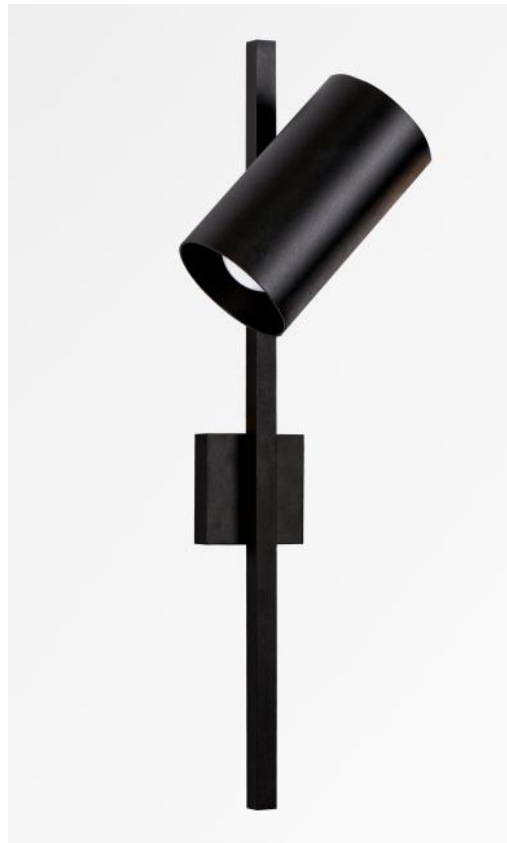

JONAS

JONAS in structured black. Metal finish code : 02

JONAS is very practical next to a bed, it can be used as reading light
Very modern wall light with its large cylindrical and adjustable spotlight
Equipped with a classic bulb, its lighting is simple but effective
This beautiful wall light is available in a wide range of finishes
With the same spotlight, it is also available as a table light and a small floor light, see [MIDAS](#) or [ULYSSE](#)

OVERALL SIZES

H53cm L9→16cm |→12,5cm

BASE

7,8 x 1,8cm

TECHNICAL DATA

One E27 fitting

The spotlight is adjustable through 270°

Spotlight dimensions : Ø9cm L16cm

Dimmable wall light

A switch on request

A fixing plate for the wall box ([plan in PDF](#))

Mandatory use of a LED bulb (safety)

AVAILABLE METAL FINISHES AND CODES

 02 - Structured black - 1630 002

 25 - Brushed brass - 1630 025

 28 - Light bronze - 1630 028

 29 - Brushed bronze - 1630 029

LIGHTING COLLECTION