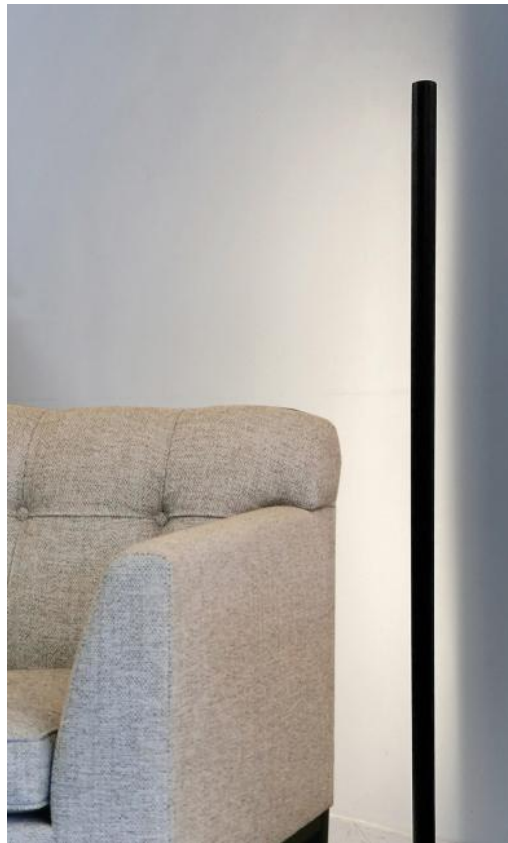

## MILO

MILO in brushed bronze. Metal finish code: 29

**MILO** is a small floor light with indirect side lighting

It can be placed in your living room or in a dark corner

**MILO** is mounted on a round base and has a footswitch

A large LED module with a warm and generous light is integrated into the reflector

The work realized in the manufacture and the finishes offered are more than remarkable

### OVERALL SIZES

H115cm Ø13cm

### BASE

Solid brass base : Ø13 x 2,7cm