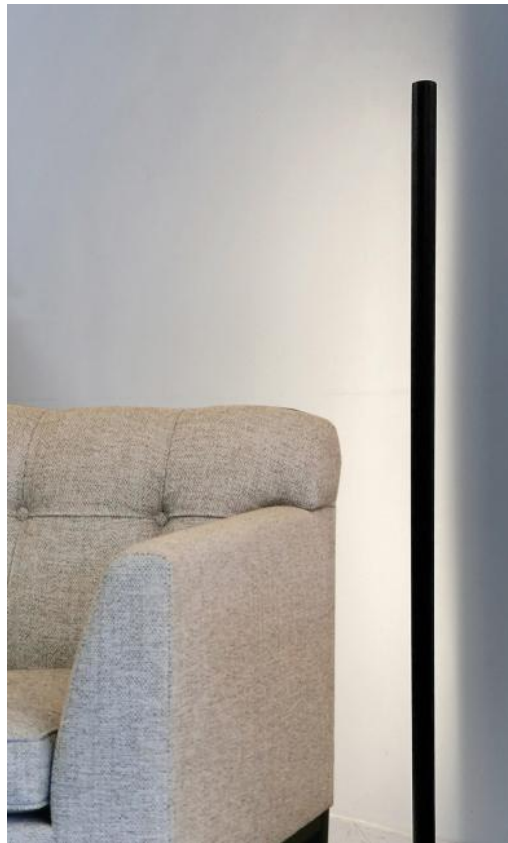

MILO

MILO in brushed bronze. Metal finish code: 29

MILO is a small floor light with indirect side lighting

It can be placed in your living room or in a dark corner

MILO is mounted on a round base and has a footswitch

A large LED module with a warm and generous light is integrated into the reflector

The work realized in the manufacture and the finishes offered are more than remarkable

OVERALL SIZES

H115cm Ø13cm

BASE

Solid brass base : Ø13 x 2,7cm