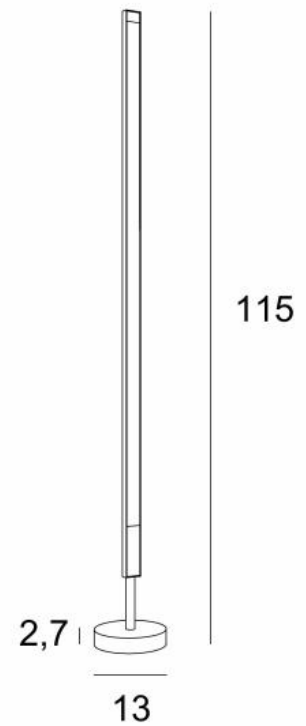

MILO

MILO in brushed bronze. Metal finish code: 29

MILO is a small floor light with indirect side lighting

It can be placed in your living room or in a dark corner

MILO is mounted on a round base and has a footswitch

A large LED module with a warm and generous light is integrated into the reflector

The work realized in the manufacture and the finishes offered are more than remarkable

OVERALL SIZES

H115cm Ø13cm

BASE

Solid brass base : Ø13 x 2,7cm

TECHNICAL DATA

Integrated LED module in the reflector :

consumption 12,6W brightness 1475lm colour temperature 2700°K

No driver, the module works directly on 230V

Not dimmable floor light

Fixed reflector, but the luminaire can be adjusted by simply moving it

Reflector dimensions : L102,7cm Ø3,2 x 2,5cm

A foot switch on the electric cable

AVAILABLE METAL FINISHES AND CODES

02 - Structured black - 3700 002

28 - Light bronze - 3700 028

29 - Brushed bronze - 3700 029