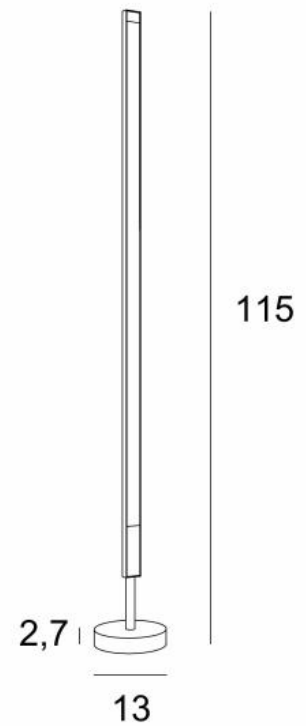

MILO

MILO in structured black

MILO is a small floor light with indirect side lighting

It can be placed in your living room or in a dark corner

MILO is mounted on a round base and has a footswitch

A large LED module with a warm and generous light is integrated into the reflector

The work realized in the manufacture and the finishes offered are more than remarkable

OVERALL SIZES

H115cm Ø13cm

BASE

Solid brass base : Ø13 x 2,7cm

TECHNICAL DATA

Integrated LED module in the reflector :

consumption 22,2W brightness 2340lm colour temperature 2700°K

No driver, the module works directly on 230V

Not dimmable floor light

Fixed reflector, but the luminaire can be adjusted by simply moving it

Reflector dimensions : L102,7cm Ø3,2 x 2,5cm

A foot switch on the electric cable