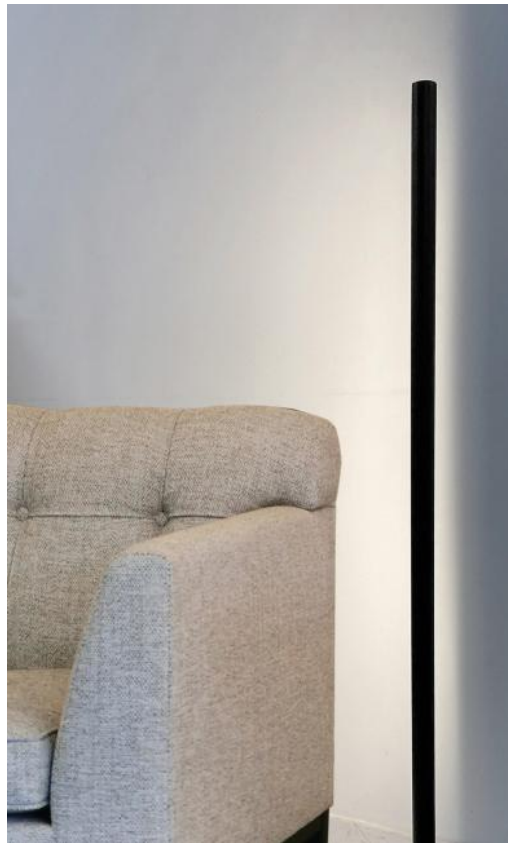

MILO

MILO in structured black

**MILO** is a small floor light with indirect side lighting  
It can be placed in your living room or in a dark corner  
**MILO** is mounted on a round base and has a footswitch  
A large LED module with a warm and generous light is integrated into the reflector  
The work realized in the manufacture and the finishes offered are more than remarkable

#### OVERALL SIZES

H115cm Ø13cm

#### BASE

Solid brass base : Ø13 x 2,7cm

#### TECHNICAL DATA

Integrated LED module in the reflector :  
consumption 22,2W brightness 2340lm colour temperature 2700°K  
No driver, the module works directly on 230V  
Not dimmable floor light  
Fixed reflector, but the luminaire can be adjusted by simply moving it  
Reflector dimensions : L102,7cm Ø3,2 x 2,5cm  
A foot switch on the electric cable