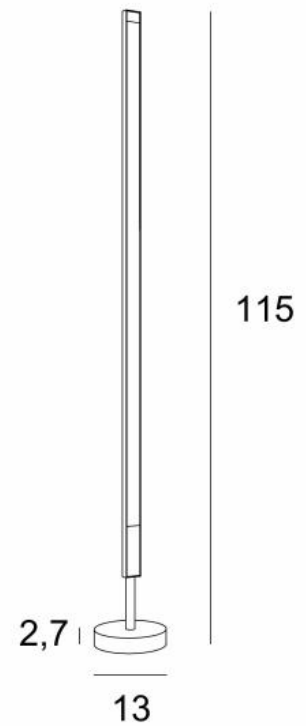

## MILO

MILO in structured black

**MILO** is a small floor light with indirect side lighting

It can be placed in your living room or in a dark corner

**MILO** is mounted on a round base and has a footswitch

### OVERALL SIZES

H115cm Ø13cm

### BASE

Solid brass base : Ø13 x 2,7cm

Reflector dimensions : L102,7cm Ø3,2 x 2,5cm

A foot switch on the electric cable