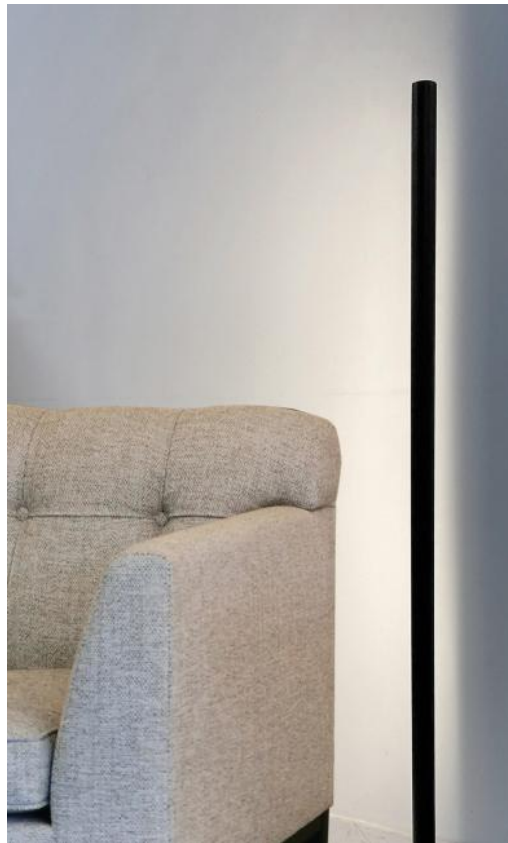

MILO

MILO in structured black

MILO is a small floor light with indirect side lighting

It can be placed in your living room or in a dark corner

MILO is mounted on a round base and has a footswitch

A large LED module with a warm and generous light is integrated into the reflector

The work realized in the manufacture and the finishes offered are more than remarkable

OVERALL SIZES

H115cm Ø13cm

BASE

Solid brass base : Ø13 x 2,7cm

TECHNICAL DATA

Integrated LED module in the reflector :

consumption 22,2W brightness 2340lm colour temperature 2700°K

No driver, the module works directly on 230V

Not dimmable floor light

Fixed reflector, but the luminaire can be adjusted by simply moving it

Reflector dimensions : L102,7cm Ø3,2 x 2,5cm

A foot switch on the electric cable