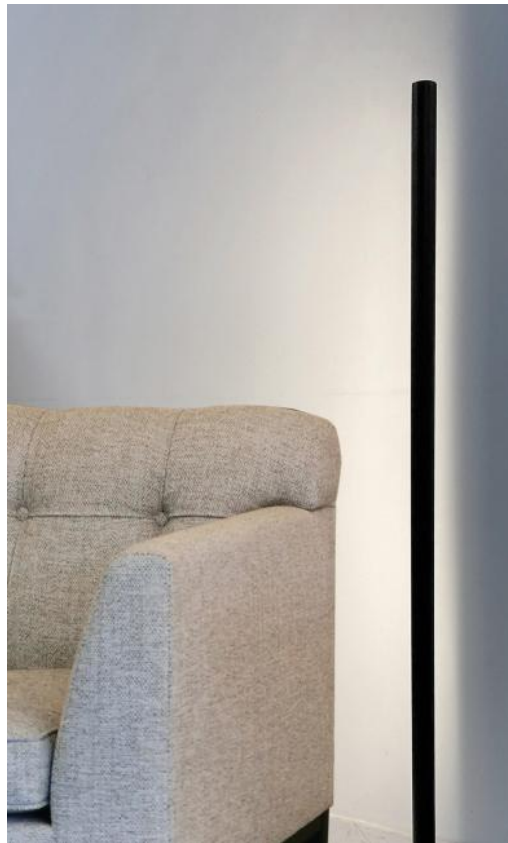

## MILO

MILO in structured black

**MILO** is a small floor light with indirect side lighting

It can be placed in your living room or in a dark corner

**MILO** is mounted on a round base and has a footswitch

A large LED module with a warm and generous light is integrated into the reflector

The work realized in the manufacture and the finishes offered are more than remarkable

### OVERALL SIZES

H115cm Ø13cm

### BASE

Solid brass base : Ø13 x 2,7cm