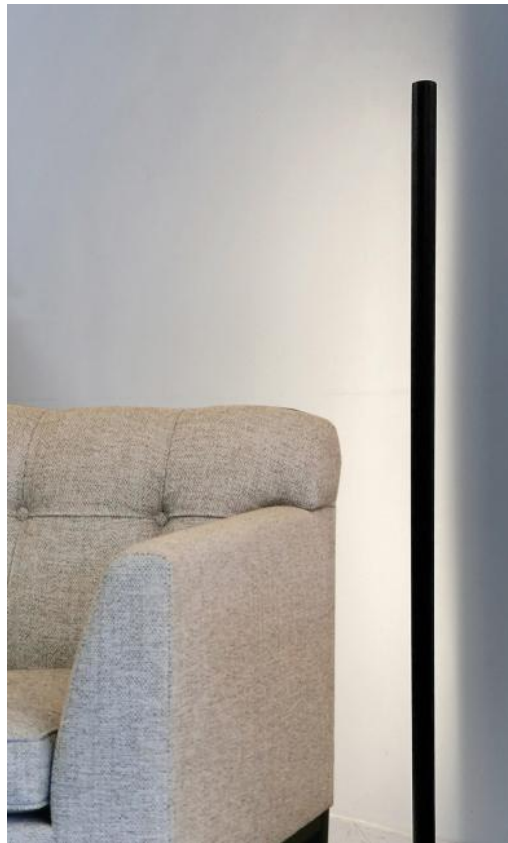

MILO

MILO in brushed bronze. Metal finish code: 29

MILO is a small floor light with indirect side lighting
It can be placed in your living room or in a dark corner
MILO is mounted on a round base and has a footswitch
A large LED module with a warm and generous light is integrated into the reflector
The work realized in the manufacture and the finishes offered are more than remarkable

OVERALL SIZES

H115cm Ø13cm

BASE

Solid brass base : Ø13 x 2,7cm

TECHNICAL DATA

Integrated LED module in the reflector :
consumption 12,6W brightness 1475lm colour temperature 2700°K
No driver, the module works directly on 230V
Not dimmable floor light
Fixed reflector, but the luminaire can be adjusted by simply moving it
Reflector dimensions : L102,7cm Ø3,2 x 2,5cm
A foot switch on the electric cable