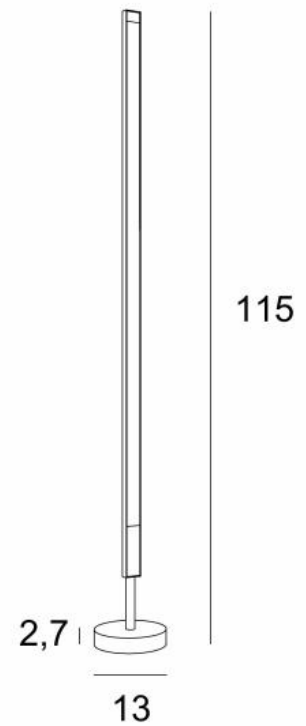

MILO

MILO in structured black

**MILO** is a small floor light with indirect side lighting

It can be placed in your living room or in a dark corner

**MILO** is mounted on a round base and has a footswitch

A large LED module with a warm and generous light is integrated into the reflector

#### OVERALL SIZES

H115cm Ø13cm

#### BASE

Solid brass base : Ø13 x 2,7cm

Reflector dimensions : L102,7cm Ø3,2 x 2,5cm

A foot switch on the electric cable