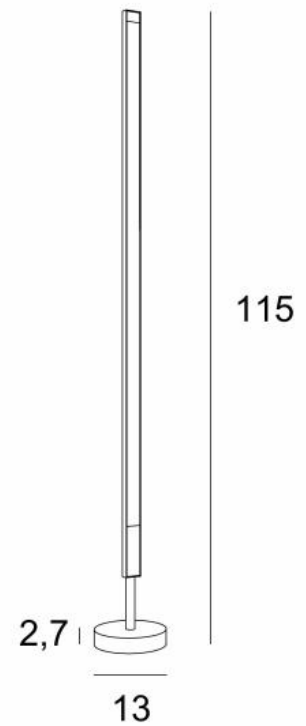

MILO

MILO in structured black

**MILO** is a small floor light with indirect side lighting  
It can be placed in your living room or in a dark corner  
**MILO** is mounted on a round base and has a footswitch  
A large LED module with a warm and generous light is integrated into the reflector  
The work realized in the manufacture and the finishes offered are more than remarkable

#### OVERALL SIZES

H115cm Ø13cm

#### BASE

Solid brass base : Ø13 x 2,7cm

#### TECHNICAL DATA

Integrated LED module in the reflector :  
consumption 22,2W brightness 2340lm colour temperature 2700°K  
No driver, the module works directly on 230V  
Not dimmable floor light  
Fixed reflector, but the luminaire can be adjusted by simply moving it  
Reflector dimensions : L102,7cm Ø3,2 x 2,5cm  
A foot switch on the electric cable