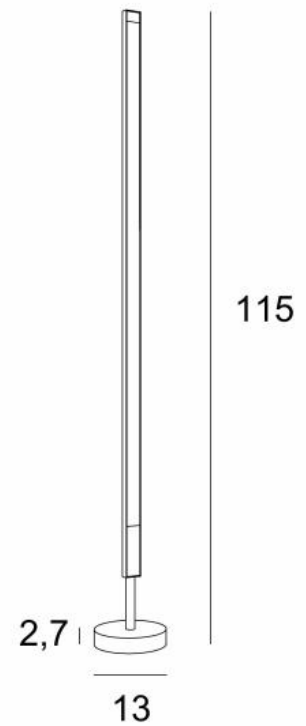

MILO

MILO in brushed bronze. Metal finish code: 29

MILO is a small floor light with indirect side lighting
It can be placed in your living room or in a dark corner
MILO is mounted on a round base and has a footswitch
A large LED module with a warm and generous light is integrated into the reflector
The work realized in the manufacture and the finishes offered are more than remarkable

OVERALL SIZES

H115cm Ø13cm

BASE

Solid brass base : Ø13 x 2,7cm

TECHNICAL DATA

Integrated LED module in the reflector :
consumption 12,6W brightness 1475lm colour temperature 2700°K
No driver, the module works directly on 230V
Not dimmable floor light
Fixed reflector, but the luminaire can be adjusted by simply moving it
Reflector dimensions : L102,7cm Ø3,2 x 2,5cm
A foot switch on the electric cable