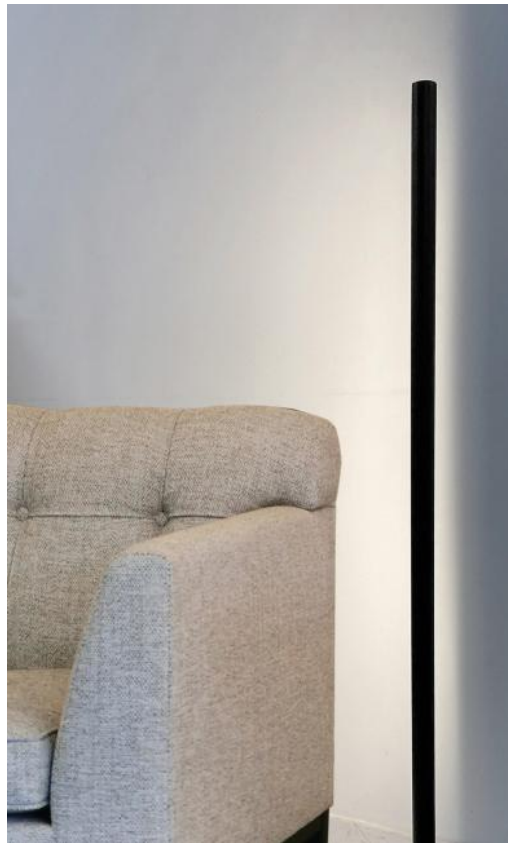

MILO

MILO in structured black

**MILO** is a small floor light with indirect side lighting

It can be placed in your living room or in a dark corner

**MILO** is mounted on a round base and has a footswitch

A large LED module with a warm and generous light is integrated into the reflector

#### OVERALL SIZES

H115cm Ø13cm

#### BASE

Solid brass base : Ø13 x 2,7cm