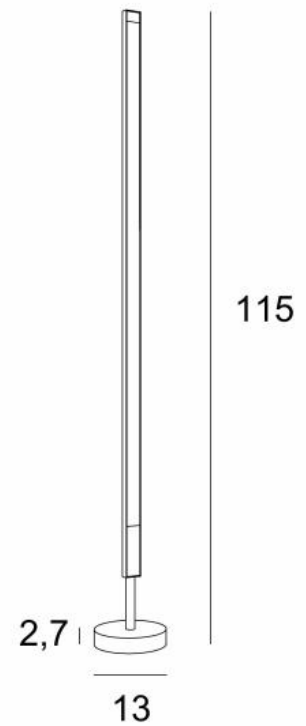

## MILO

MILO in brushed bronze. Metal finish code: 29

**MILO** is a small floor light with indirect side lighting

It can be placed in your living room or in a dark corner

**MILO** is mounted on a round base and has a footswitch

### OVERALL SIZES

H115cm Ø13cm

### BASE

Solid brass base : Ø13 x 2,7cm

Reflector dimensions : L102,7cm Ø3,2 x 2,5cm

A foot switch on the electric cable