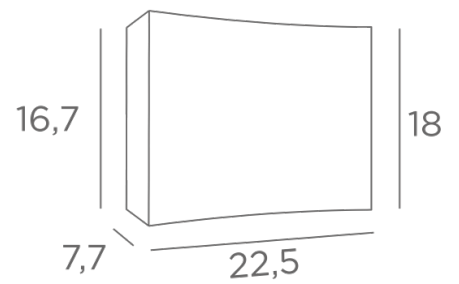

NAXOS is a spectacular wall light

It is designed and manufactured in thick brass which gives it a beautiful presence and robustness

This magnificent wall light is offered in remarkable finishes

Equipped with a battery of LED bulbs, all in power and with warm colour, this wall light diffuses an important light upwards and downwards

OVERALL SIZES

H18cm L22,5cm |→7,7cm

BASE

21,9 x 10 x 2,8cm

TECHNICAL DATA

LED strips integrated

One driver : 24-240V 20W 0,3A

Consumption : 19,2W

Brightness : 1584lm

Color temperature : 2700°K

Dimmable TRIAC

A fixing plate for the wall box ([plan in PDF](#))

AVAILABLE METAL FINISHES AND CODES

02 - Structured black - 1733 002

25 - Brushed brass - 1733 025

28 - Light bronze - 1733 028

29 - Brushed bronze - 1733 029