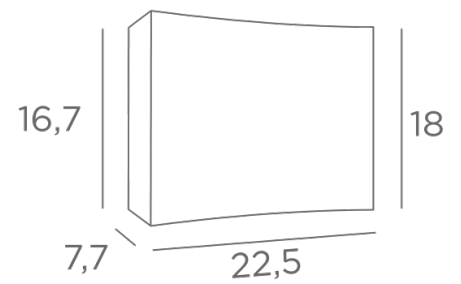

NAXOS is a spectacular wall light

It is designed and manufactured in thick brass which gives it a beautiful presence and robustness

This magnificent wall light is offered in remarkable finishes

Equipped with a battery of LED bulbs, all in power and with warm colour, this wall light diffuses an important light upwards and downwards

OVERALL SIZES

H18cm L22,5cm |→7,7cm

BASE

21,9 x 10 x 2,8cm

TECHNICAL DATA

LED strips integrated

One driver : 24-240V 20W 0,3A

Consumption : 19,2W

Brightness : 1584lm

Color temperature : 2700°K

Dimmable TRIAC

A fixing plate for the wall box ([plan in PDF](#))

AVAILABLE METAL FINISHES AND CODES

02 - Structured black - 1733 002

25 - Brushed brass - 1733 025

28 - Light bronze - 1733 028

29 - Brushed bronze - 1733 029

LED
INTEGRATED

2700°K

LED
DRIVER