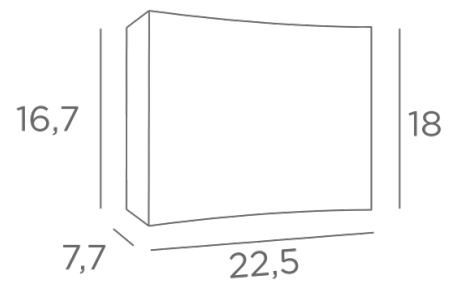

NAXOS

NAXOS is a spectacular wall light

It is designed and manufactured in thick brass which gives it a beautiful presence and robustness

This magnificent wall light is offered in remarkable finishes

Equipped with a battery of LED bulbs, all in power and with warm colour, this wall light diffuses an important light upwards and downwards

OVERALL SIZES

H18cm L22,5cm |→7,7cm

BASE

21,9 x 10 x 2,8cm

TECHNICAL DATA

LED strips integrated

Two drivers : 24-240V 18W 0,3A

Consumption : 19,2W

Brightness : 1584lm

Color temperature : 2700°K

Not dimmable

Optional : dimmable module TRIAC

A fixing plate for the wall box ([plan in PDF](#))

AVAILABLE METAL FINISHES AND CODES

02 - Structured black - 1733 002

25 - Brushed brass - 1733 025

28 - Light bronze - 1733 028

29 - Brushed bronze - 1733 029