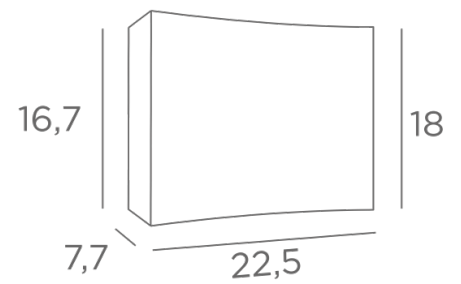

NAXOS is a spectacular wall light

It is designed and manufactured in thick brass which gives it a beautiful presence and robustness

This magnificent wall light is offered in remarkable finishes

Equipped with a battery of LED strips, all in power and with warm colour, this wall light diffuses an important light upwards and downwards

OVERALL SIZES

H18cm L22,5cm |→7,7cm

BASE

21,9 x 10 x 2,8cm

TECHNICAL DATA

Integrated LED strips

Total power consumption: 19.2W

Brightness: 1584lm

Colour temperature: 2700°K

Driver: 24-230V 20W. Dimmable TRIAC

A fixing plate for the wall box ([plan in PDF](#))

AVAILABLE METAL FINISHES AND CODES

25 - Brushed brass - 1733 025

28 - Light bronze - 1733 028

29 - Brushed bronze - 1733 029