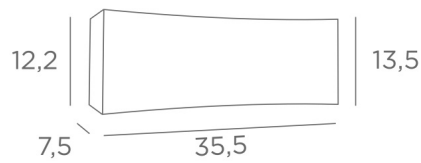

PHOBOS in structured black

PHOBOS is a spectacular wall light

She is designed and manufactured in thick brass, which gives her a beautiful presence and robustness

This magnificent wall light is offered in remarkable finishes

Equipped with a battery of LED bulbs, all in power and with warm color, this wall light diffuses an important light up-and downwards

OVERALL SIZES

H13,5cm L35,5cm |→7,5cm

BASE

34,9 x 7,75 x 2,5cm

TECHNICAL DATA

LED strips integrated

One driver : 24-240V 50W 0,35A

Consumption : 32,16W

Brightness : 2653lm

Color temperature : 2700°K

Not dimmable

A fixing plate for the wall box ([plan in PDF](#))

AVAILABLE METAL FINISHES AND CODES

02 - Structured black - 1731 002

25 - Brushed brass - 1731 025

28 - Light bronze - 1731 028

29 - Brushed bronze - 1731 029

LED
INTEGRATED

2700°K

LED
DRIVER