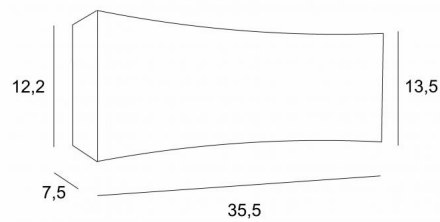

PHOBOS

Naxos is a spectacular wall lamp. Designed and made out of brass, giving it a beautiful and robust look. Equipped with a series of strips LED. Powerful and with warm colour, the light is spread up- and downwards

OVERALL SIZES

H13,5cm L35,5cm |→7,5cm

BASE

34,9 x 7,75 x 2,5cm

TECHNICAL DATA

LED strips integrated

One driver : 24-240V 50W 0,35A

Consumption : 31,2W

Brightness : 2574lm

Colour temperature : 2700°K

Not dimmable

Optional : dimmable module DALI

A fixing plate for the wall box (plan in PDF)

AVAILABLE METAL FINISHES AND CODES

02 - Structured black- 1731 002

28 - Light bronze - 1731 028

29 - Brushed bronze - 1731 029