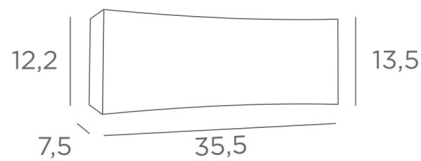

PHOBOS in structured black

PHOBOS is a spectacular wall light

She is designed and manufactured in thick brass, which gives her a beautiful presence and robustness

This magnificent wall light is offered in remarkable finishes

Equipped with a battery of LED bulbs, all in power and with warm color, this wall light diffuses an important light up-and downwards

OVERALL SIZES

H13,5cm L35,5cm |→7,5cm

BASE

34,9 x 7,75 x 2,5cm

TECHNICAL DATA

LED strips integrated

One driver : 24-240V 50W 0,35A

Consumption : 32,16W

Brightness : 2653lm

Color temperature : 2700°K

Not dimmable

A fixing plate for the wall box ([plan in PDF](#))

AVAILABLE METAL FINISHES AND CODES

02 - Structured black - 1731 002

25 - Brushed brass - 1731 025

28 - Light bronze - 1731 028

29 - Brushed bronze - 1731 029

LED
INTEGRATED

2700°K

LED
DRIVER