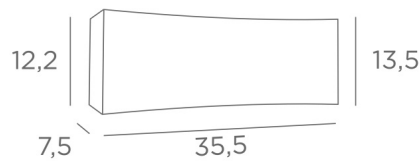

PHOBOS in structured black