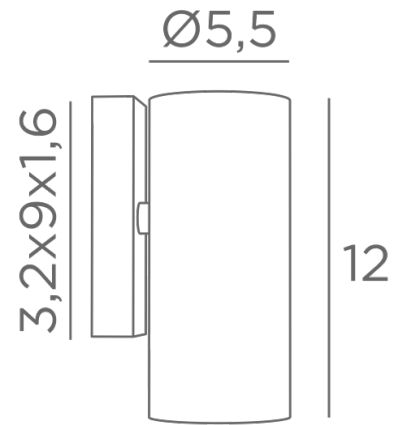

CROWN 1

CROWN 1 in brushed bronze. Metal finish code : 29

CROWN 1 is a classic wall light with a single light beam
In structured black, is she beautiful and the other finishes are remarkable
She will bring a nice "light" touch to your interior decoration
Available with two light beams, see [CROWN 2](#)

OVERALL SIZES

H12cm L5,5cm |→ 7,5cm

BASE

3,2 x 9 x 1,6cm

TECHNICAL DATA

One GU10 fitting
Without transformer
Dimmable wall light
A fixing plate for the wall box ([plan in PDF](#))

AVAILABLE METAL FINISHES AND CODES