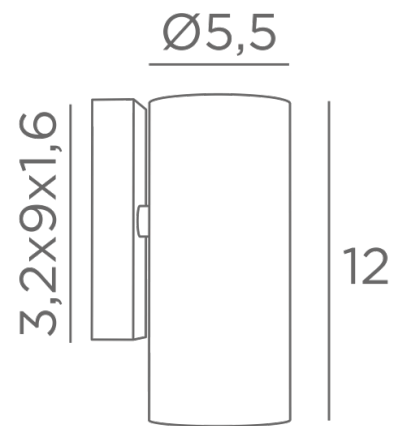

## CROWN 1

CROWN 1 in brushed bronze. Metal finish code : 29

**CROWN 1** is a classic wall light with a single light beam  
In structured black, is she beautiful and the other finishes are remarkable  
She will bring a nice "light" touch to your interior decoration  
Available with two light beams, see [CROWN 2](#)

### OVERALL SIZES

H12cm L5,5cm |→ 7,5cm

### BASE

3,2 x 9 x 1,6cm