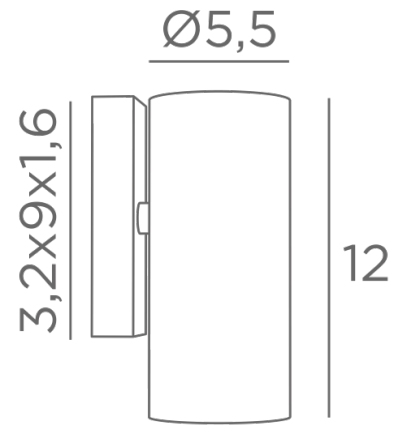

CROWN 1

CROWN 1 in brushed bronze. Metal finish code : 29

CROWN 1 is a classic wall light with a single light beam
In structured black, is she beautiful and the other finishes are remarkable
She will bring a nice "light" touch to your interior decoration
Available with two light beams, see [CROWN 2](#)

OVERALL SIZES

H12cm L5,5cm |→ 7,5cm

BASE

3,2 x 9 x 1,6cm

TECHNICAL DATA

One GU10 fitting
Without transformer
Dimmable wall light
A fixing plate for the wall box ([plan in PDF](#))

AVAILABLE METAL FINISHES AND CODES

02 - Structured black - 1649 002

28 - Light bronze - 1649 028

29 - Brushed bronze - 1649 029