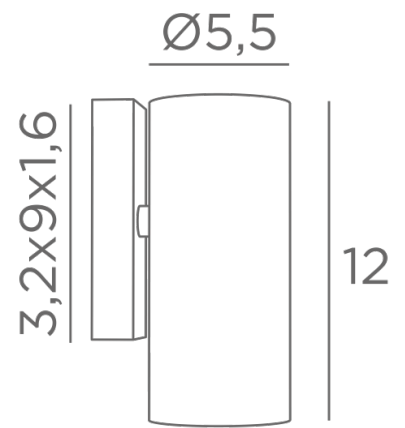

CROWN 1

CROWN 1 in brushed bronze. Metal finish code : 29

CROWN 1 is a classic wall light with a single light beam
In structured black, is she beautiful and the other finishes are remarkable
She will bring a nice "light" touch to your interior decoration
Available with two light beams, see [CROWN 2](#)

OVERALL SIZES

H12cm L5,5cm |→ 7,5cm

BASE

3,2 x 9 x 1,6cm

TECHNICAL DATA

One GU10 fitting
Without transformer
Dimmable wall light
A fixing plate for the wall box ([plan in PDF](#))

AVAILABLE METAL FINISHES AND CODES