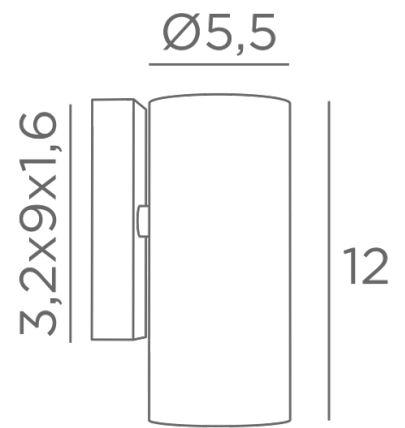

## CROWN 1

CROWN 1 in brushed bronze. Metal finish code : 29

**CROWN 1** is a classic wall light with a single light beam  
In structured black, is she beautiful and the other finishes are remarkable  
She will bring a nice "light" touch to your interior decoration  
Available with two light beams, see [CROWN 2](#)

### OVERALL SIZES

H12cm L5,5cm |→ 7,5cm

### BASE

3,2 x 9 x 1,6cm