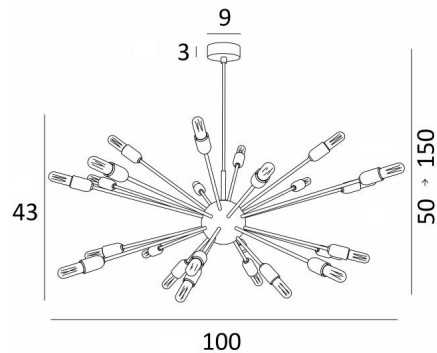

SOLAR 2

SOLAR 2 in light bronze with gold bulbs

With its bundle of decorative lamps, **SOLAR 2** is a spectacular hanging lamp that perfectly matches trendy lighting

This luminaire is made entirely of brass by craftsmen who perfectly combine all traditional and modern techniques. This high quality product is enriched with remarkable finishes

Can be placed in a hall or in the living room above a table

This suspension must be controlled by a dimmer, which allows the light intensity to be adjusted to suit any time of the day or evening

OVERALL SIZES

H50→150cm Ø100cm

BASE

Ø9 x 3cm

TECHNICAL DATA

24x E14 fittings. Fixed tubes

LED bulb Tube Clear : 3,5W dim code 6815 000 (option)

LED bulb Tube Gold : 3,5W dim code 6816 000 (option)

Dimmable suspension