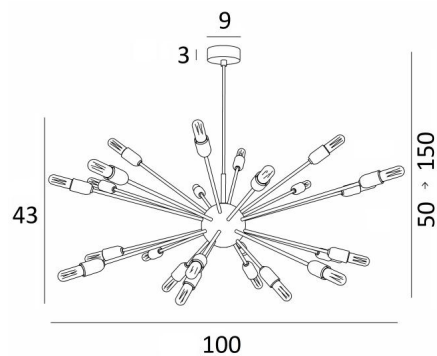

SOLAR 2

SOLAR 2 in light bronze with gold bulbs

With its bundle of decorative lamps, **SOLAR 2** is a spectacular hanging lamp that perfectly matches trendy lighting

This luminaire is made entirely of brass by craftsmen who perfectly combine all traditional and modern techniques. This high quality product is enriched with remarkable finishes

Can be placed in a hall or in the living room above a table

This suspension must be controlled by a dimmer, which allows the light intensity to be adjusted to suit any time of the day or evening

OVERALL SIZES

H50→150cm Ø100cm

BASE

Ø9 x 3cm

TECHNICAL DATA

24x E14 fittings. Fixed tubes

LED bulb Tube Clear : 3,5W dim code 6815 000 (option)

LED bulb Tube Gold : 3,5W dim code 6816 000 (option)

Dimmable suspension