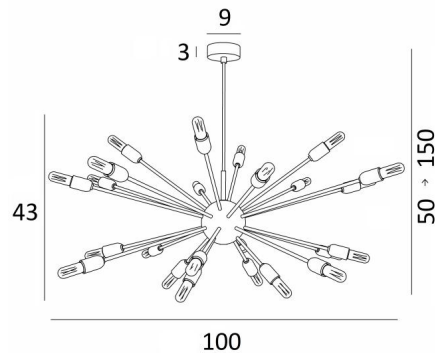

## SOLAR 2

SOLAR 2 in light bronze with gold bulbs

With its bundle of decorative lamps, **SOLAR 2** is a spectacular hanging lamp that perfectly matches trendy lighting

This luminaire is made entirely of brass by craftsmen who perfectly combine all traditional and modern techniques. This high quality product is enriched with remarkable finishes

### OVERALL SIZES

H50→150cm Ø100cm

### BASE

Ø9 x 3cm

### TECHNICAL DATA

24x E14 fittings

Fixed tubes

**LED bulb Tube Clear** : 3,5W dim code 6815 000 (option)

**LED bulb Tube Gold** : 3,5W dim code 6816 000 (option)

Dimmable suspension

Suspension adjustable in height