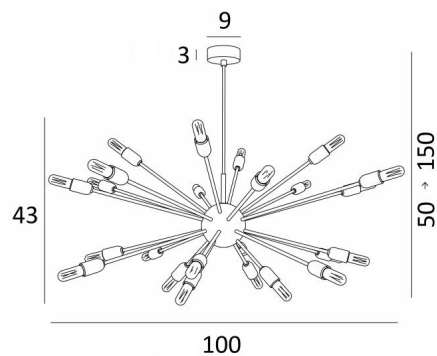

SOLAR 2

SOLAR 2 in light bronze with gold bulbs

With its bundle of decorative lamps, **SOLAR 2** is a spectacular hanging lamp that perfectly matches trendy lighting

This luminaire is made entirely of brass by craftsmen who perfectly combine all traditional and modern techniques. This high quality product is enriched with remarkable finishes

Can be placed in a hall or in the living room above a table

This suspension must be controlled by a dimmer, which allows the light intensity to be adjusted to suit any time of the day or evening

We present **SOLAR** in two different sizes

OVERALL SIZES

H50→150cm Ø100cm

BASE

Ø9 x 3cm

TECHNICAL DATA

24x E14 fittings

Fixed tubes

LED bulb Tube Clear : 3,5W dim code 6815 000 (option)

LED bulb Tube Gold : 3,5W dim code 6816 000 (option)

Dimmable suspension

Suspension adjustable in height

On request : a longer suspension tube

A fixing plate for the ceiling base ([plan in PDF](#))

AVAILABLE METAL FINISHES AND CODES