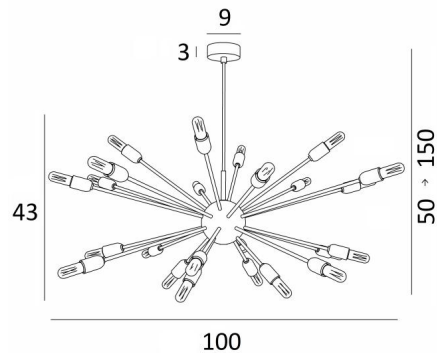

SOLAR 2

SOLAR 2 in light bronze with gold bulbs

With its bundle of decorative lamps, **SOLAR 2** is a spectacular hanging lamp that perfectly matches trendy lighting

This luminaire is made entirely of brass by craftsmen who perfectly combine all traditional and modern techniques. This high quality product is enriched with remarkable finishes

Can be placed in a hall or in the living room above a table

This suspension must be controlled by a dimmer, which allows the light intensity to be adjusted to suit any time of the day or evening

We present **SOLAR** in two different sizes

OVERALL SIZES

H50→150cm Ø100cm

BASE

Ø9 x 3cm

TECHNICAL DATA

24x E14 fittings

Fixed tubes

LED bulb Tube Clear : 3,5W dim code 6815 000 (option)

LED bulb Tube Gold : 3,5W dim code 6816 000 (option)

Dimmable suspension

Suspension adjustable in height

On request : a longer suspension tube

A fixing plate for the ceiling base ([plan in PDF](#))

AVAILABLE METAL FINISHES AND CODES