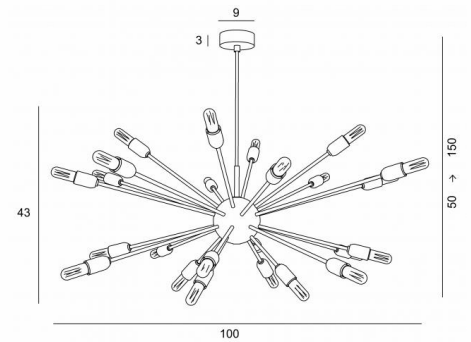

SOLAR 2

SOLAR 2 in light bronze with gold bulbs

A bundle of decorative bulbs. SOLAR 2, a spectacular suspension in brass that perfectly fits with trendy lighting. This suspension should be installed with a dimmer, which makes it possible to adjust the intensity of the light to any time of day. To be placed in a hall or above a table in a living room.

OVERALL SIZES

H50→150cm Ø100cm

BASE

Ø9 x 3cm

TECHNICAL DATA

Twenty-four E14 fittings

Fixed tubes

LED bulb Tube Clear : 3,5W dim code 6815 000 (option)

LED bulb Tube Gold : 3,5W dim code 6816 000 (option)

Dimmable suspension

Suspension adjustable in height

On request : a longer suspension tube

A fixing plate for the ceiling base (plan in PDF)

AVAILABLE METAL FINISHES AND CODES