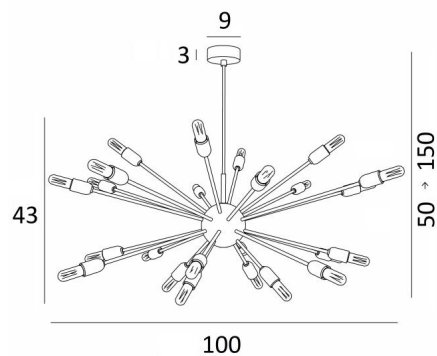

## SOLAR 2

SOLAR 2 in light bronze with gold bulbs

With its bundle of decorative lamps, **SOLAR 2** is a spectacular hanging lamp that perfectly matches trendy lighting

This luminaire is made entirely of brass by craftsmen who perfectly combine all traditional and modern techniques. This high quality product is enriched with remarkable finishes

### OVERALL SIZES

H50→150cm Ø100cm

### BASE

Ø9 x 3cm

### TECHNICAL DATA

24x E14 fittings

Fixed tubes

**LED bulb Tube Clear** : 3,5W dim code 6815 000 (option)

**LED bulb Tube Gold** : 3,5W dim code 6816 000 (option)

Dimmable suspension

Suspension adjustable in height