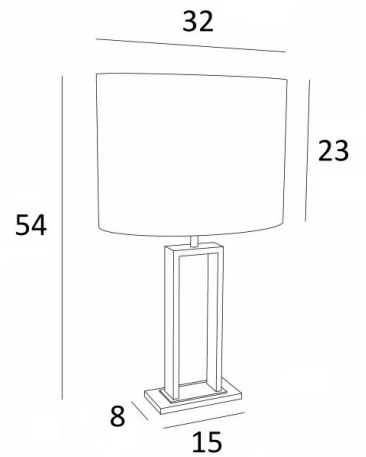

PENOUT 1

PENOUT 1 in brushed bronze and light bronze (code 98) with oval lampshade in Kanak Ecorce (fabric from category 4)

Wonderful table light with a beautiful oval lampshade

Very decorative and modern, **PENOUT 1** will be perfect to decorate your interior with sobriety and elegance

We offer two different sizes of this table light

OVERALL SIZES

H54cm L32 x 22cm

BASE

Solid brass base : 15 x 8 x 1cm

TECHNICAL DATA

E27 fitting with ring

Switch on cable

AVAILABLE METAL FINISHES AND CODES

29 - Brushed bronze - 2290 029

98 - Brushed bronze & Light bronze - 2290 098

LAMPSHADE : SIZES & CODE

32x22 - 32x22 - 23cm

Code: 2290 + fabric code

We propose more than 150 materials/colors for lampshades.