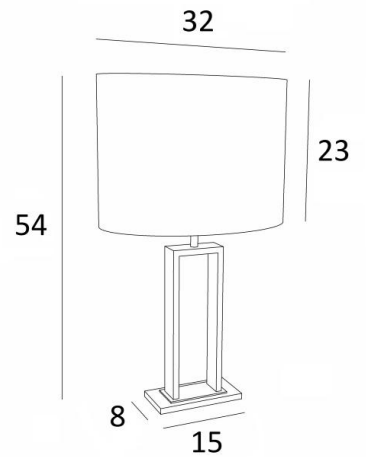

## PENOUT 1

PENOUT 1 in brushed bronze and light bronze (code 98) with oval lampshade in Kanak Ecorce (fabric from category 4)

Wonderful table light with a beautiful oval lampshade

Very decorative and modern, **PENOUT 1** will be perfect to decorate your interior with sobriety and elegance

### OVERALL SIZES

H54cm L32 x 22cm

### BASE

Solid brass base : 15 x 8 x 1cm

### LAMPSHADE : SIZES & CODE

32x22 - 32x22 - 23cm

Code: 2290 + fabric code

We propose more than 150 materials/colors for lampshades.