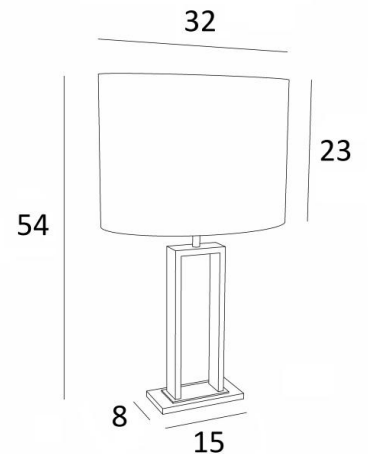

## PENOUT 1

PENOUT 1 in brushed bronze and light bronze (code 98) with oval lampshade in Kanak Ecorce (fabric from category 4)

Wonderful table light with a beautiful oval lampshade

Very decorative and modern, **PENOUT 1** will be perfect to decorate your interior with sobriety and elegance

### OVERALL SIZES

H54cm L32 x 22cm

### BASE

Solid brass base : 15 x 8 x 1cm

### LAMPSHADE : SIZES & CODE

32x22 - 32x22 - 23cm

Code: 2290 + fabric code

We propose more than 180 fabrics/materials/colors for lampshades