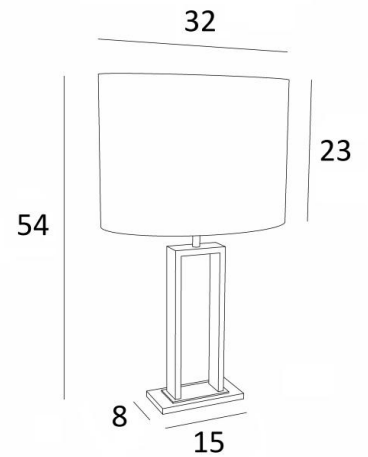

## PENOUT 1

PENOUT 1 in brushed bronze and light bronze (code 98) with oval lampshade in Kanak Ecorce (fabric from category 4)

Wonderful table light with a beautiful oval lampshade

Very decorative and modern, **PENOUT 1** will be perfect to decorate your interior with sobriety and elegance

### OVERALL SIZES

H54cm L32 x 22cm

### BASE

Solid brass base : 15 x 8 x 1cm

### LAMPSHADE : SIZES & CODE

32x22 - 32x22 - 23cm

Code: 2290 + fabric code

We propose more than 180 fabrics/materials/colors for lampshades