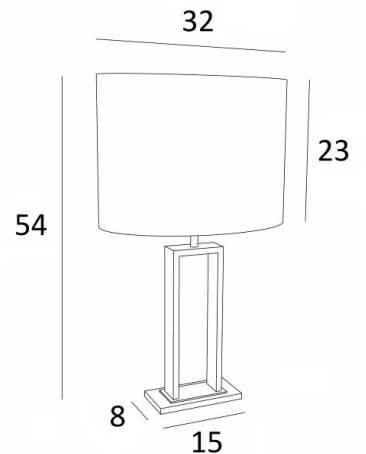

PENOUT 1

PENOUT 1 in brushed bronze and light bronze (code 98) with oval lampshade in Kanak Ecorce (fabric from category 4)

Wonderful table light with a beautiful oval lampshade

Very decorative and modern, **PENOUT 1** will be perfect to decorate your interior with sobriety and elegance

We offer two different sizes of this table light

OVERALL SIZES

H54cm L32 x 22cm

BASE

Solid brass base : 15 x 8 x 1cm

TECHNICAL DATA

E27 fitting with ring

Switch on cable

AVAILABLE METAL FINISHES AND CODES

29 - Brushed bronze - 2290 029

98 - Brushed bronze & Light bronze - 2290 098

LAMPSHADE : SIZES & CODE

32x22 - 32x22 - 23cm

Code: 2290 + fabric code

We propose more than 180 fabrics/materials/colors for lampshades