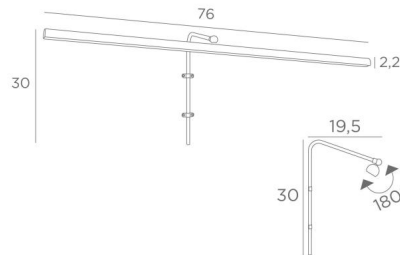

RICHELIEU 75

RICHELIEU 75 in brushed nickel. Metal finish code : 33

RICHELIEU 75 is a 76 cm long picture light

This elegant fixture combines all the qualities to highlight your picture: finesse, discretion, manageability and efficiency. This is the result of a long serie of tests and improvements and is certainly the best and most reliable picture light on the market

The reflector is equipped with a strip-LED : warm, powerful and generous light, which has a regular continuity over its entire length

This fixture is made of solid brass by experienced craftsmen and the finishes offered are more than remarkable. This picture light is available in two other lengths

The same model called **VERSAILLES 75** is offered with an exposed box that is fixed above the picture

OVERALL SIZES

H30cm L76cm |→19,5cm

TECHNICAL DATA

LED strip integrated in the reflector :

consumption 10,5W brightness 878lm colour temperature 2700°K

Driver : 24-230V 12W 0,5A

The driver is supplied separately and should be placed at the back of the picture

Not dimmable picture light

The reflector is adjustable trough 180°

Reflector dimensions : L76cm Ø2,2cm H1,7cm