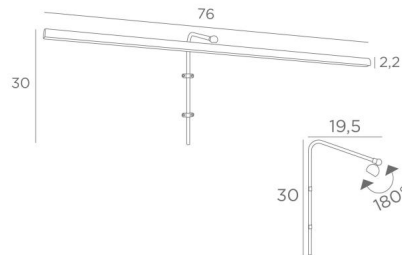

## RICHELIEU 75

RICHELIEU 75 in brushed nickel. Metal finish code : 33

**RICHELIEU 75** is a 76 cm long picture light

This elegant fixture combines all the qualities to highlight your picture: finesse, discretion, manageability and efficiency. This is the result of a long serie of tests and improvements and is certainly the best and most reliable picture light on the market

The reflector is equipped with a strip-LED : warm, powerful and generous light, which has a regular continuity over its entire length

This fixture is made of solid brass by experienced craftsmen and the finishes offered are more than remarkable. This picture light is available in two other lengths

### OVERALL SIZES

H30cm L76cm |→19,5cm

Not dimmable picture light

The reflector is adjustable trough 180°

Reflector dimensions : L76cm Ø2,2cm H1,7cm

The tube is to be fixed on the wall or on the picture

Two attachments for fixing the tube