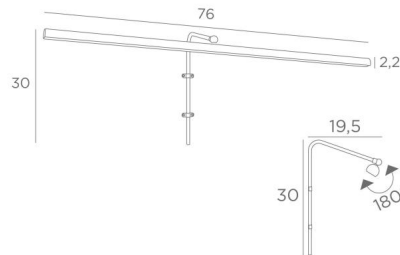

## RICHELIEU 75

RICHELIEU 75 in brushed nickel. Metal finish code : 33

**RICHELIEU 75** is a 76 cm long picture light

This elegant fixture combines all the qualities to highlight your picture: finesse, discretion, manageability and efficiency. This is the result of a long serie of tests and improvements and is certainly the best and most reliable picture light on the market

The reflector is equipped with a strip-LED : warm, powerful and generous light, which has a regular continuity over its entire length

This fixture is made of solid brass by experienced craftsmen and the finishes offered are more than remarkable. This picture light is available in two other lengths

### OVERALL SIZES

H30cm L76cm |→19,5cm

Not dimmable picture light

The reflector is adjustable trough 180°

Reflector dimensions : L76cm Ø2,2cm H1,7cm

The tube is to be fixed on the wall or on the picture

Two attachments for fixing the tube