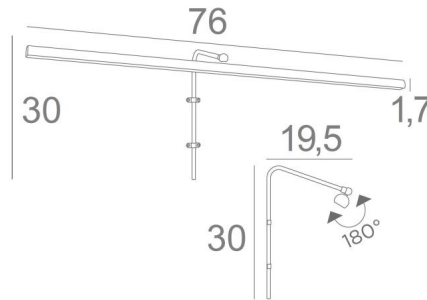

RICHELIEU 75

RICHELIEU 75 in brushed nickel. Metal finish code: 33

RICHELIEU 75 is a 76 cm long picture light

This elegant fixture combines all the qualities to highlight your picture: finesse, discretion, manageability and efficiency. This is the result of a long serie of tests and improvements and is certainly the best and most reliable picture light on the market

The reflector is equipped with a strip-LED: warm, powerful and generous light, which has a regular continuity over its entire length

This fixture is made of solid brass by experienced craftsmen and the finishes offered are more than remarkable. This picture light is available in two other lengths

The same model called **VERSAILLES 75** is offered with an exposed box that is fixed above the picture

OVERALL SIZES

H30cm L76cm |→19,5cm

TECHNICAL DATA

LED strip integrated in the reflector:

consumption 10,5W brightness 945lm colour temperature 2700°K

Driver: 24-230V 20W. Dimmable under TRIAC

The driver is supplied separately and should be placed at the back of the picture

The reflector is adjustable trough 180°

Reflector dimensions: L76cm Ø2,2cm H1,7cm