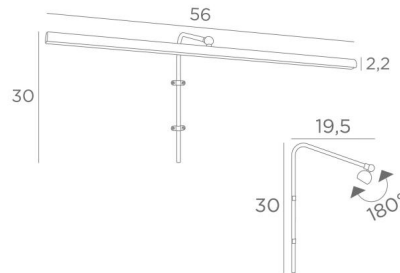

RICHELIEU 55

RICHELIEU 55 in brushed bronze. Metal finish code : 29

RICHELIEU 55 is a 56 cm long picture light

This elegant fixture combines all the qualities to highlight your picture: finesse, discretion, manageability and efficiency. This is the result of a long serie of tests and improvements and is certainly the best and most reliable picture light on the market. The reflector is equipped with a strip-LED : warm, powerful and generous light, which has a regular continuity over its entire length

This fixture is made of solid brass by experienced craftsmen and the finishes offered are more than remarkable. This picture light is available in two other lengths

The same model called **VERSAILLES 55** is offered with an exposed box that is fixed above the picture

OVERALL SIZES

H30cm L56cm |→19,5cm

TECHNICAL DATA

LED strip integrated in the reflector :

consumption 7,7W brightness 644lm colour temperature 2700°K

Driver : 24-230V 12W 0,5A

The driver is supplied separately and should be placed at the back of the picture

Not dimmable picture light

The reflector is adjustable trough 180°

Reflector dimensions : L56cm Ø2,2cm H1,7cm

The tube is to be fixed on the wall or on the picture

Two attachments for fixing the tube

AVAILABLE METAL FINISHES AND CODES