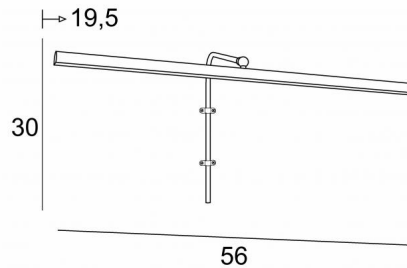

RICHELIEU 55 in brushed bronze