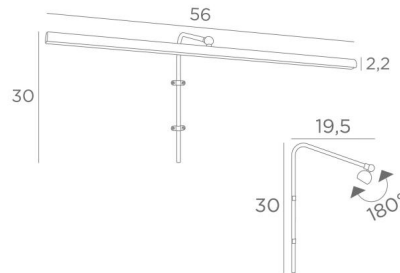

## RICHELIEU 55

RICHELIEU 55 in brushed bronze. Metal finish code : 29

**RICHELIEU 55** is a 56 cm long picture light

This elegant fixture combines all the qualities to highlight your picture: finesse, discretion, manageability and efficiency. This is the result of a long serie of tests and improvements and is certainly the best and most reliable picture light on the market. The reflector is equipped with a strip-LED : warm, powerful and generous light, which has a regular continuity over its entire length

This fixture is made of solid brass by experienced craftsmen and the finishes offered are more than remarkable. This picture light is available in two other lengths

The same model called **VERSAILLES 55** is offered with an exposed box that is fixed above the picture

### OVERALL SIZES

H30cm L56cm |→19,5cm

Not dimmable picture light

The reflector is adjustable trough 180°

Reflector dimensions : L56cm Ø2,2cm H1,7cm

The tube is to be fixed on the wall or on the picture

Two attachments for fixing the tube