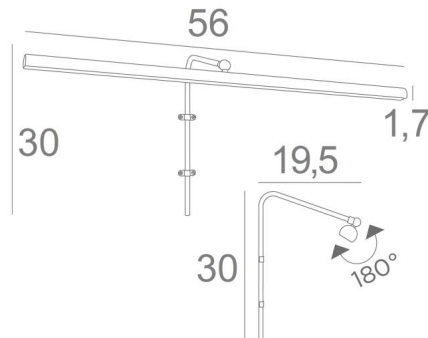

### RICHELIEU 55 is a 56 cm long picture light

This elegant fixture combines all the qualities to highlight your picture: finesse, discretion, manageability and efficiency. This is the result of a long serie of tests and improvements and is certainly the best and most reliable picture light on the market. The reflector is equipped with a strip-LED : warm, powerful and generous light, which has a regular continuity over its entire length

### OVERALL SIZES

H30cm L56cm |→19,5cm

### TECHNICAL DATA

LED strip integrated in the reflector:

consumption 7,7W brightness 693lm colour temperature 2700°K

Driver: 24-230V 20W. Dimmable under TRIAC

The driver is supplied separately and should be placed at the back of the picture

The reflector is adjustable trough 180°

Reflector dimensions: L56cm Ø2,2cm H1,7cm

The tube is to be fixed on the wall or on the picture

Two attachments for fixing the tube