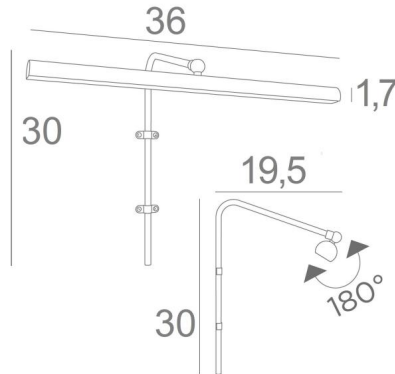

## RICHELIEU 35

RICHELIEU 35 in brushed brass. Metal finish code: 25

**RICHELIEU 35** is a 36 cm long picture light

This elegant fixture combines all the qualities to highlight your picture: finesse, discretion, manageability and efficiency. This is the result of a long serie of tests and improvements and is certainly the best and most reliable picture light on the market

The reflector is equipped with a strip-LED: warm, powerful and generous light, which has a regular continuity over its entire length. This fixture is made of solid brass by experienced craftsmen and the finishes offered are more than remarkable. This picture light is available in two other lengths

### OVERALL SIZES

H30cm L36cm |→19,5cm

The reflector is adjustable trough 180°

Reflector dimensions: L36cm Ø2,2cm H1,7cm

The tube is to be fixed on the wall or on the picture

Two attachments for fixing the tube