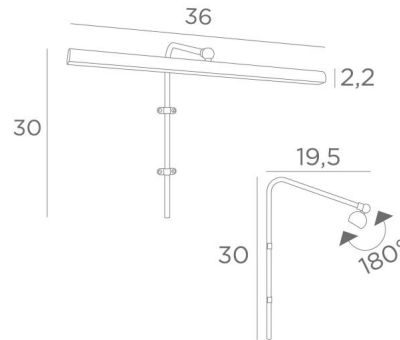

RICHELIEU 35

RICHELIEU 35 in brushed brass. Metal finish code : 25

RICHELIEU 35 is a 36 cm long picture light

This elegant fixture combines all the qualities to highlight your picture: finesse, discretion, manageability and efficiency. This is the result of a long serie of tests and improvements and is certainly the best and most reliable picture light on the market

The reflector is equipped with a strip-LED : warm, powerful and generous light, which has a regular continuity over its entire length. This fixture is made of solid brass by experienced craftsmen and the finishes offered are more than remarkable. This picture light is available in two other lengths

The same model called **VERSAILLES 35** is offered with an exposed box that is fixed above the picture

OVERALL SIZES

H30cm L36cm |→19,5cm

TECHNICAL DATA

LED strip integrated in the reflector :

consumption 4,9W brightness 410lm colour temperature 2700°K

Driver : 24-230V 12W 0,5A

The driver is supplied separately and should be placed at the back of the picture

Not dimmable picture light

The reflector is adjustable trough 180°

Reflector dimensions : L36cm Ø2,2cm H1,7cm