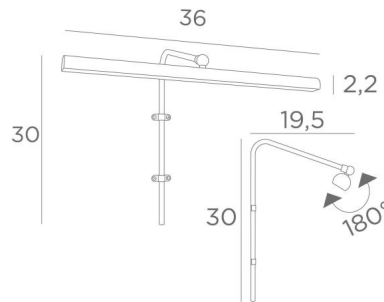

## RICHELIEU 35

RICHELIEU 35 in brushed brass

**RICHELIEU 35** is a 36 cm long picture light

This elegant fixture combines all the qualities to highlight your picture: finesse, discretion, manageability and efficiency. This is the result of a long serie of tests and improvements and is certainly the best and most reliable picture light on the market

The reflector is equipped with a strip-LED : warm, powerful and generous light, which has a regular continuity over its entire length. This fixture is made of solid brass by experienced craftsmen and the finishes offered are more than remarkable. This picture light is available in two other lengths

### OVERALL SIZES

H30cm L36cm |→19,5cm

No dimmable picture light

The reflector is adjustable trough 180°

Reflector dimensions : L36cm Ø2,2cm H1,7cm

The tube is to be fixed on the wall or on the picture

Two attachments for fixing the tube