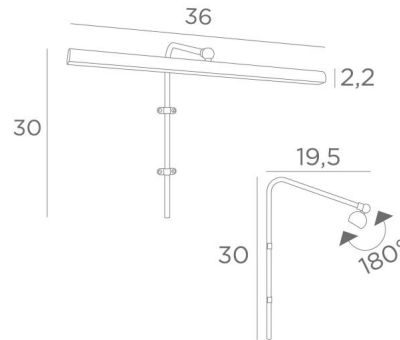

## RICHELIEU 35

RICHELIEU 35 in brushed brass. Metal finish code : 25

**RICHELIEU 35** is a 36 cm long picture light

This elegant fixture combines all the qualities to highlight your picture: finesse, discretion, manageability and efficiency. This is the result of a long serie of tests and improvements and is certainly the best and most reliable picture light on the market

The reflector is equipped with a strip-LED : warm, powerful and generous light, which has a regular continuity over its entire length. This fixture is made of solid brass by experienced craftsmen and the finishes offered are more than remarkable. This picture light is available in two other lengths

### OVERALL SIZES

H30cm L36cm |→19,5cm

Not dimmable picture light

The reflector is adjustable trough 180°

Reflector dimensions : L36cm Ø2,2cm H1,7cm

The tube is to be fixed on the wall or on the picture

Two attachments for fixing the tube