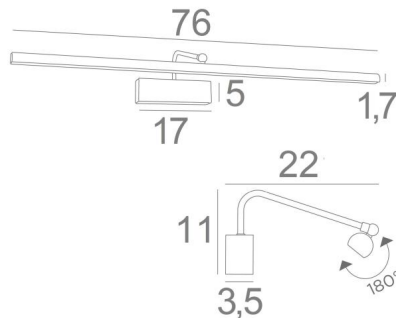

## VERSAILLES 75

VERSAILLES 75 in brushed nickel. Metal finish code: 33

This elegant fixture combines all the qualities to highlight your picture: finesse, discretion, manageability and efficiency. Length of this picture light: 76cm

This fixture is made of solid brass by experienced craftsmen and the finishes offered are more than remarkable

This picture light is available in two other lengths

The same model called **RICHELIEU 75** is available without visible wall box and can be mounted directly on the back of the picture or on the wall

### OVERALL SIZES

H11cm L76cm |→22cm

**BASE:** 17 x 5 x 3,5cm

### TECHNICAL DATA

LED strip integrated in the reflector:

consumption 10,5W brightness 945lm colour temperature 2700°K

Driver: 24-230V 20W. Dimmable under TRIAC

The reflector is adjustable trough 180°

Reflector dimensions: L76cm Ø2,2cm H1,7cm