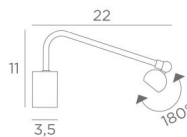

VERSAILLES 75

VERSAILLES 75 in brushed nickel. Metal finish code : 33

This elegant fixture combines all the qualities to highlight your picture: finesse, discretion, manageability and efficiency. Length of this picture light: 76cm

OVERALL SIZES

H11cm L76cm |→22cm

BASE : 17 x 5 x 3,5cm

TECHNICAL DATA

LED strip integrated in the reflector :

consumption 10,5W brightness 878lm colour temperature 2700°K

Driver : 24-240V 18W 0,3A

Not dimmable picture light

The reflector is adjustable trough 180°

Reflector dimensions : L76cm Ø2,2cm H1,7cm

A fixing plate for the wall box ([plan in PDF](#))

AVAILABLE METAL FINISHES AND CODES

25 - Brushed brass - 1897 025

29 - Brushed bronze - 1897 029