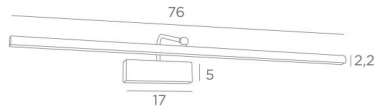

## VERSAILLES 75

VERSAILLES 75 in brushed nickel. Metal finish code : 33

This elegant fixture combines all the qualities to highlight your picture: finesse, discretion, manageability and efficiency. Length of this picture light: 76cm

The reflector, 180° rotatable, is equipped with a strip-LED : a warm, powerful and generous light, which has regular continuity over the entire length of the fixture. This lighting is the result of a long serie of tests and improvements and is certainly the best and most reliable light on the market

This fixture is made of solid brass by experienced craftsmen and the finishes offered are more than remarkable

This picture light is available in two other lengths

The same model called **RICHELIEU 75** is available without visible wall box and can be mounted directly on the back of the picture or on the wall

### OVERALL SIZES

H11cm L76cm |→22cm

**BASE :** 17 x 5 x 3,5cm