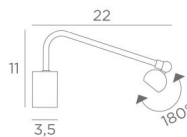

## VERSAILLES 75

VERSAILLES 75 in brushed nickel. Metal finish code : 33

This elegant fixture combines all the qualities to highlight your picture: finesse, discretion, manageability and efficiency. Length of this picture light: 76cm

### OVERALL SIZES

H11cm L76cm |→22cm

**BASE :** 17 x 5 x 3,5cm

### TECHNICAL DATA

LED strip integrated in the reflector :

consumption 10,5W brightness 878lm colour temperature 2700°K

Driver : 24-240V 18W 0,3A

Not dimmable picture light

The reflector is adjustable trough 180°

Reflector dimensions : L76cm Ø2,2cm H1,7cm

A fixing plate for the wall box ([plan in PDF](#))