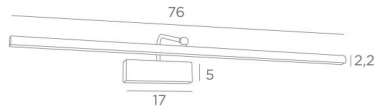

VERSAILLES 75

VERSAILLES 75 in brushed nickel. Metal finish code : 33

This elegant fixture combines all the qualities to highlight your picture: finesse, discretion, manageability and efficiency. Length of this picture light: 76cm

The reflector, 180° rotatable, is equipped with a strip-LED : a warm, powerful and generous light, which has regular continuity over the entire length of the fixture. This lighting is the result of a long serie of tests and improvements and is certainly the best and most reliable light on the market

This fixture is made of solid brass by experienced craftsmen and the finishes offered are more than remarkable

This picture light is available in two other lengths

The same model called **RICHELIEU 75** is available without visible wall box and can be mounted directly on the back of the picture or on the wall

OVERALL SIZES

H11cm L76cm |→22cm

BASE : 17 x 5 x 3,5cm

TECHNICAL DATA

LED strip integrated in the reflector :

consumption 10,5W brightness 878lm colour temperature 2700°K

Driver : 24-240V 18W 0,3A

Not dimmable picture light