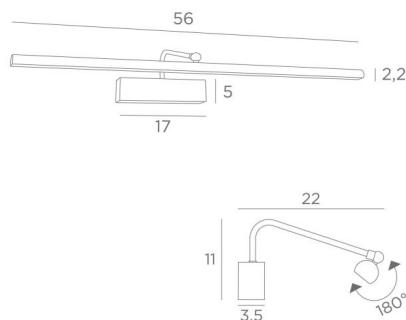

VERSAILLES 55

VERSAILLES 55 in brushed bronze

This elegant fixture combines all the qualities to highlight your picture: finesse, discretion, manageability and efficiency. Length of this picture light: 56cm

The reflector, 180° rotatable, is equipped with a strip-LED : a warm, powerful and generous light, which has regular continuity over the entire length of the fixture. This lighting is the result of a long serie of tests and improvements and is certainly the best and most reliable light on the market. This fixture is made of solid brass by experienced craftsmen and the finishes offered are more than remarkable

H11cm L56cm |→22cm

BASE : 17 x 5 x 3,5cm

TECHNICAL DATA

LED strip integrated in the reflector :

consumption 7,7W brightness 644lm colour temperature 2700°K

Driver : 24-240V 18W 0,3A

Not dimmable picture light

The reflector is adjustable trough 180°

Reflector dimensions : L56cm Ø2,2cm H1,7cm

A fixing plate for the wall box ([plan in PDF](#))

AVAILABLE METAL FINISHES AND CODES

25 - Brushed brass - 1895 025

29 - Brushed bronze - 1895 029