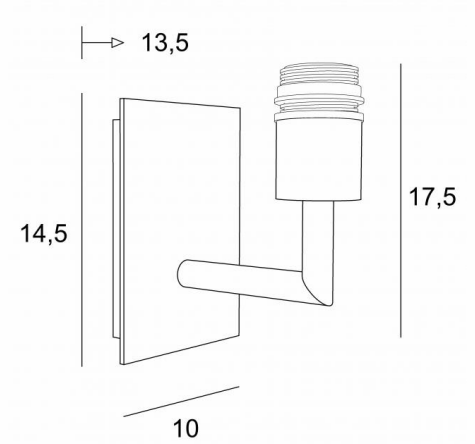

PHILAE

PHILAE in structured black

Wall lamp with ring for lampshade or structure KERMA

OVERALL SIZES

H17,5cm L10cm |→13,5cm

BASE

Plate : 10 x 14,5cm

Box : 8 x 12,5 x 2cm

TECHNICAL DATA

One E27 fitting with ring

Dimmable wall lamp

A fixing plate for the wall box (plan in PDF)

AVAILABLE METAL FINISHES AND CODES

02 - Structured black - 1969 002

28 - Light bronze - 1969 028

29 - Brushed bronze - 1969 029