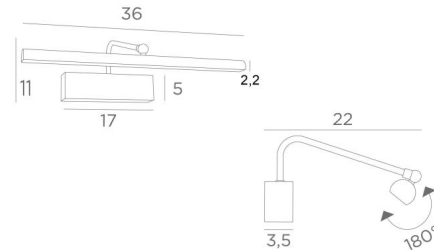

## VERSAILLES 35

VERSAILLES 35 in brushed brass. Metal finish code : 25

This elegant fixture combines all the qualities to highlight your picture: finesse, discretion, manageability and efficiency. Length of this picture light: 36cm

### OVERALL SIZES

H11cm L36cm |→22cm

### BASE

17 x 5 x 3,5cm

Reflector dimensions : L36cm Ø2,2cm H1,7cm

A fixing plate for the wall box ([plan in PDF](#))