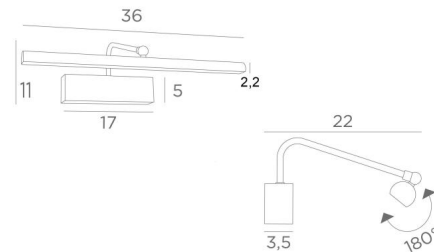

## VERSAILLES 35

VERSAILLES 35 in brushed brass. Metal finish code : 25

This elegant fixture combines all the qualities to highlight your picture: finesse, discretion, manageability and efficiency. Length of this picture light: 36cm

### OVERALL SIZES

H11cm L36cm |→22cm

### BASE

17 x 5 x 3,5cm

Reflector dimensions : L36cm Ø2,2cm H1,7cm

A fixing plate for the wall box ([plan in PDF](#))