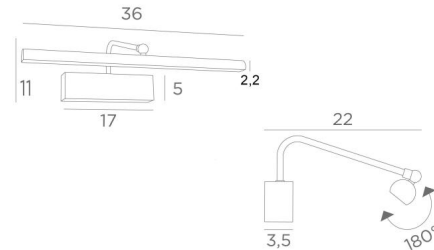

VERSAILLES 35

VERSAILLES 35 in brushed brass. Metal finish code : 25

This elegant fixture combines all the qualities to highlight your picture: finesse, discretion, manageability and efficiency. Length of this picture light: 36cm

This fixture is made of solid brass by experienced craftsmen and the finishes offered are more than remarkable

This picture light is available in two other lengths

The same model called **RICHELIEU 35** is available without a visible wall box and can be mounted directly on the back of the picture or on the wall

OVERALL SIZES

H11cm L36cm |→22cm

BASE

17 x 5 x 3,5cm

TECHNICAL DATA

LED strip integrated in the reflector :

consumption 4,9W brightness 410lm colour temperature 2700°K

Driver : 24-240V 18W 0,3A

Not dimmable picture light

The reflector is adjustable trough 180°

Reflector dimensions : L36cm Ø2,2cm H1,7cm

A fixing plate for the wall box ([plan in PDF](#))

AVAILABLE METAL FINISHES AND CODES

25 - Brushed brass - 1893 025