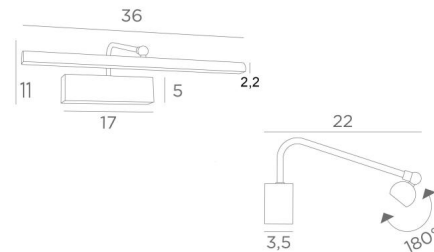

VERSAILLES 35

VERSAILLES 35 in brushed brass. Metal finish code : 25

This elegant fixture combines all the qualities to highlight your picture: finesse, discretion, manageability and efficiency. Length of this picture light: 36cm

This fixture is made of solid brass by experienced craftsmen and the finishes offered are more than remarkable

This picture light is available in two other lengths

The same model called **RICHELIEU 35** is available without a visible wall box and can be mounted directly on the back of the picture or on the wall

OVERALL SIZES

H11cm L36cm |→22cm

BASE

17 x 5 x 3,5cm

TECHNICAL DATA

LED strip integrated in the reflector :

consumption 4,9W brightness 410lm colour temperature 2700°K

Driver : 24-240V 18W 0,3A

Not dimmable picture light

The reflector is adjustable trough 180°

Reflector dimensions : L36cm Ø2,2cm H1,7cm

A fixing plate for the wall box ([plan in PDF](#))

AVAILABLE METAL FINISHES AND CODES

25 - Brushed brass - 1893 025