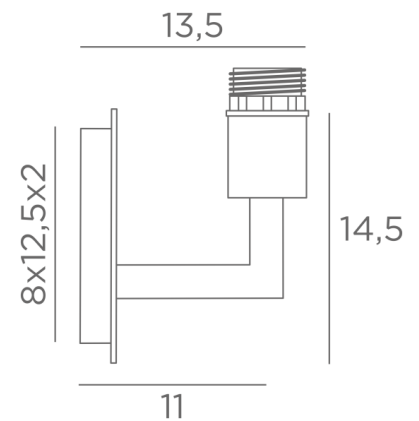

## SAHOURE

SAHOURE in structured black with KERMA structure and a gold bulb Ø125mm

**SAHOURE** is a wall light for a decorative bulb and **KERMA structure** (or for a traditional lampshade).  
She is fitted with a fastening ring on the fitting  
This wall light can be installed upside down, bulb down  
She completes an already installed **KERMA suspension**  
Another model exists to place only the bulb, see **SAHOURE L**

### OVERALL SIZES

H16cm L10cm |→13,5cm

### BASE

Plate : 10 x 14,5cm

Box : 8 x 12,5 x 2cm

### TECHNICAL DATA

One E27 fitting with ring

Dimmable wall light

**LED bulb Gold Ø125mm** dim code 6834 000 (option)

A fixing plate for the wall box ([plan in PDF](#))