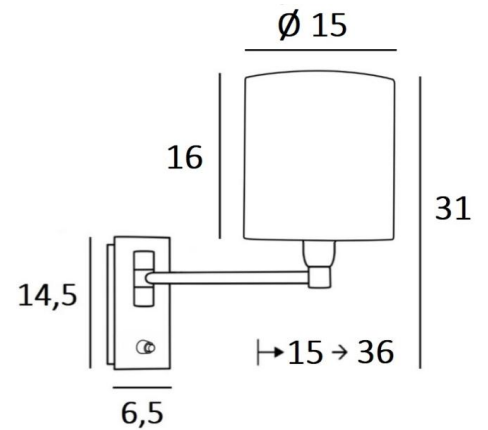

SOKARIS +SW cyl15

SOKARIS is a wall light with single mobile arm and a round cylindrical lampshade

Perfect as wall light for a bedroom

For her lampshade, which will create a warm atmosphere and a beautiful luminosity, we propose you to choose between many materials and colors. This will allow you to better integrate this elegant and robuste wall light in your decoration

This model exists without switch or with a double articulated arm

OVERALL SIZES

H31cm L15cm |→15-36cm

BASE

Plate : 6,5 x 14,5cm

Box : 4,5 x 12,5 x 2cm

TECHNICAL DATA

One E14 fitting with ring

Dimmable wall light

Wall light with single arm movable through 180°

A push switch on the box

A fixing plate for the wall box ([plan in PDF](#))

AVAILABLE METAL FINISHES AND CODES

20 - Polishedbrass - 1164 020

25 - Brushed brass - 1164 025

28 - Light bronze - 1164 028

29 - Brushed bronze - 1164 029

32 - Brushed chrome - 1164 032

LAMPSHADE : SIZES & CODE

Ø15 - 15 - 16cm

Code: 1203 + fabric code

We propose more than 150 materials/colors for lampshades.

LIGHTING COLLECTION