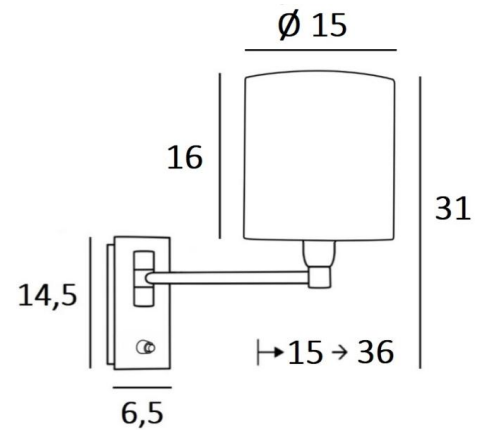

SOKARIS +SW cyl15

SOKARIS is a wall light with single mobile arm and a round cylindrical lampshade

Perfect as wall light for a bedroom

For her lampshade, which will create a warm atmosphere and a beautiful luminosity, we propose you to choose between many materials and colors. This will allow you to better integrate this elegant and robuste wall light in your decoration

This model exists without switch or with a double articulated arm

OVERALL SIZES

H31cm L15cm |→15-36cm

BASE

Plate : 6,5 x 14,5cm

Box : 4,5 x 12,5 x 2cm

TECHNICAL DATA

One E14 fitting with ring

Dimmable wall light

Wall light with single arm movable through 180°

A push switch on the box

A fixing plate for the wall box ([plan in PDF](#))

AVAILABLE METAL FINISHES AND CODES

20 - Polished brass - 1164 020

25 - Brushed brass - 1164 025

28 - Light bronze - 1164 028

29 - Brushed bronze - 1164 029

32 - Brushed chrome - 1164 032

LAMPSHADE : SIZES & CODE

Ø15 - 15 - 16cm

Code: 1203 + fabric code

We propose more than 180 fabrics/materials/colors for lampshades