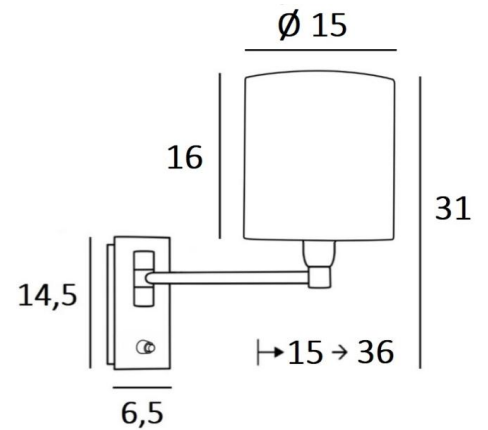

SOKARIS +SW cyl15

SOKARIS is a wall light with single mobile arm and a round cylindrical lampshade

Perfect as wall light for a bedroom

For her lampshade, which will create a warm atmosphere and a beautiful luminosity, we propose you to choose between many materials and colors. This will allow you to better integrate this elegant and robuste wall light in your decoration

This model exists without switch or with a double articulated arm

OVERALL SIZES

H31cm L15cm |→15-36cm

BASE

Plate : 6,5 x 14,5cm

Box : 4,5 x 12,5 x 2cm

TECHNICAL DATA

One E14 fitting with ring

Dimmable wall light

Wall light with single arm movable through 180°

A push switch on the box

A fixing plate for the wall box ([plan in PDF](#))

AVAILABLE METAL FINISHES AND CODES

	20 - Polished brass	- 1164 020
	25 - Brushed brass	- 1164 025
	28 - Light bronze	- 1164 028
	29 - Brushed bronze	- 1164 029
	32 - Brushed chrome	- 1164 032

LAMPSHADE : SIZES & CODE

Ø15 - 15 - 16cm

Code: 1203 + fabric code

We propose more than 180 fabrics/materials/colors for lampshades