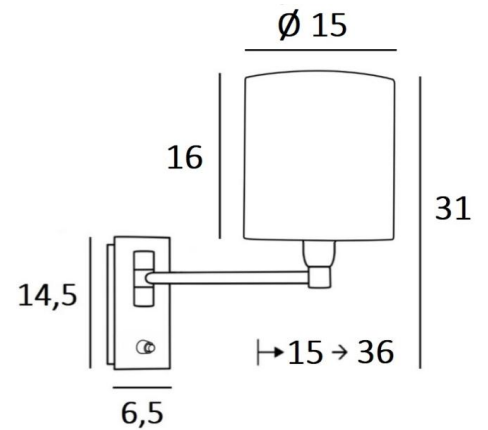

SOKARIS +SW cyl15

SOKARIS is a wall light with single mobile arm and a round cylindrical lampshade

Perfect as wall light for a bedroom

For her lampshade, which will create a warm atmosphere and a beautiful luminosity, we propose you to choose between many materials and colors. This will allow you to better integrate this elegant and robuste wall light in your decoration

This model exists without switch or with a double articulated arm

OVERALL SIZES

H31cm L15cm |→15-36cm

BASE

Plate : 6,5 x 14,5cm

Box : 4,5 x 12,5 x 2cm

TECHNICAL DATA

One E14 fitting with ring

Dimmable wall light

Wall light with single arm movable through 180°

A push switch on the box

A fixing plate for the wall box ([plan in PDF](#))

AVAILABLE METAL FINISHES AND CODES

28 - Light bronze - 1164 028

29 - Brushed bronze - 1164 029

LAMPSHADE : SIZES & CODE

Ø15 - 15 - 16cm

Code: 1203 + fabric code

We propose more than 150 materials/colors for lampshades.