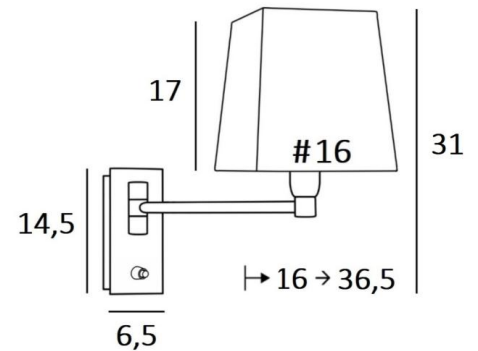

SOKARIS +SW

SOKARIS is a wall light with single mobile arm and a square lampshade

Perfect as wall light for a bedroom

For her lampshade, which will create a warm atmosphere and a beautiful luminosity, we propose you to choose between many materials and colours. This will allow you to better integrate this elegant and robuste wall light in your decoration

This model exists without switch or with a double articulated arm

OVERALL SIZES

H31cm L16cm |→16-36,5cm

BASE

Plate : 6,5 x 14,5cm

Box : 4,5 x 12,5 x 2cm

TECHNICAL DATA

One E14 fitting with ring

Dimmable wall light

Wall light with single arm movable through 180°

A push switch on the box

A fixing plate for the wall box ([plan in PDF](#))

AVAILABLE METAL FINISHES AND CODES

20 - Polished
brass - 1164 020

25 - Brushed brass - 1164 025

28 - Light bronze - 1164 028

29 - Brushed bronze - 1164 029

32 - Brushed chrome - 1164 032

LAMP SHADE : SIZES & CODE

#13 - 16 - 17cm

Code: 1307 + fabric code

We propose more than 150 materials/colors for lampshades.