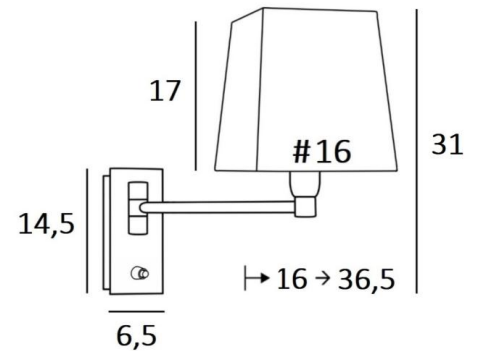

SOKARIS +SW

SOKARIS +SW in brushed bronze with lampshade in Parma Régliste (fabric from category 4)