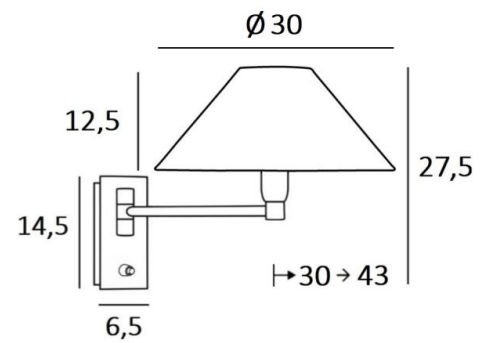

SOKARIS +SW o

SOKARIS is a wall light with single mobile arm and a round conical lampshade

Perfect as wall light for a bedroom

For her lampshade, which will create a warm atmosphere and a beautiful luminosity, we propose you to choose between many materials and colors. This will allow you to better integrate this elegant and robuste wall light in your decoration

This model exists without switch or with a double articulated arm

OVERALL SIZES

H27,5cm L30cm |→30-43cm

BASE

Plate: 6,5 x 14,5cm Box: 4,5 x 12,5 x 2cm

TECHNICAL DATA

One E14 fitting with ring

Dimmable wall light

Wall light with single arm movable through 180°

A push switch on the box

A fixing plate for the wall box ([plan in PDF](#))

AVAILABLE METAL FINISHES AND CODES

	20 - Polished brass	- 1164 020
	25 - Brushed brass	- 1164 025
	28 - Light bronze	- 1164 028
	29 - Brushed bronze	- 1164 029
	32 - Brushed chrome	- 1164 032

LAMPSHADE : SIZES & CODE

Ø9 - 30 - 16cm

Code: 1104 + fabric code

We propose more than 180 fabrics/materials/colors for lampshades

LIGHTING COLLECTION