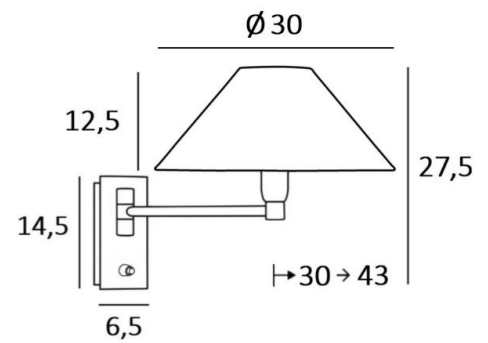

SOKARIS +SW o

SOKARIS +SW in brushed bronze with lampshade in Coton Sahara (fabric from category 1)