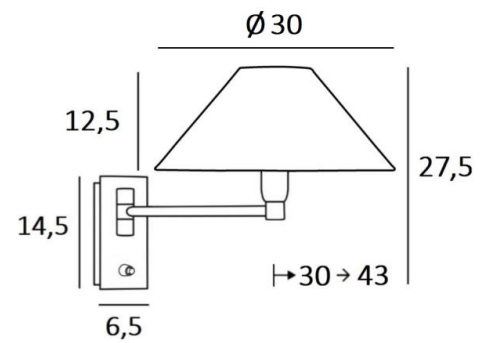

SOKARIS +SW o

SOKARIS is a wall light with single mobile arm and a round conical lampshade

Perfect as wall light for a bedroom

For her lampshade, which will create a warm atmosphere and a beautiful luminosity, we propose you to choose between many materials and colors. This will allow you to better integrate this elegant and robuste wall light in your decoration

This model exists without switch or with a double articulated arm

OVERALL SIZES

H27,5cm L30cm |→30-43cm

BASE

Plate : 6,5 x 14,5cm

Box : 4,5 x 12,5 x 2cm

TECHNICAL DATA

One E14 fitting with ring

Dimmable wall light

Wall light with single arm movable through 180°

A push switch on the box

A fixing plate for the wall box ([plan in PDF](#))

AVAILABLE METAL FINISHES AND CODES

28 - Light bronze - 1164 028

29 - Brushed bronze - 1164 029

LAMPSHADE : SIZES & CODE

Ø9 - 30 - 16cm

Code: 1104 + fabric code

We propose more than 150 materials/colors for lampshades.

LIGHTING COLLECTION