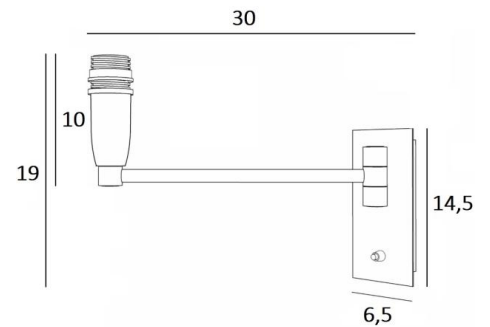

SOKARIS +SW

SOKARIS is a wall light with single mobile arm and for one lampshade

Perfect as wall light for a bedroom

For her lampshade, which will create a warm atmosphere and a beautiful luminosity, we propose you to choose between many materials and colors. This will allow you to better integrate this elegant and robuste wall light in your decoration

This model exists without switch or with a double articulated arm

OVERALL SIZES

H17cm L6,5cm |→30cm

BASE

Plate : 6,5 x 14,5cm

Box : 4,5 x 12,5 x 2cm

TECHNICAL DATA

One E14 fitting with ring

Single arm movable through 180°

Dimmable wall light

A push switch on the box

A fixing plate for the wall box ([plan in PDF](#))

AVAILABLE METAL FINISHES AND CODES

20 - Polish brass - 1164 020

29 - Brushed bronze - 1164 029

33 - Brushed nickel - 1164 033