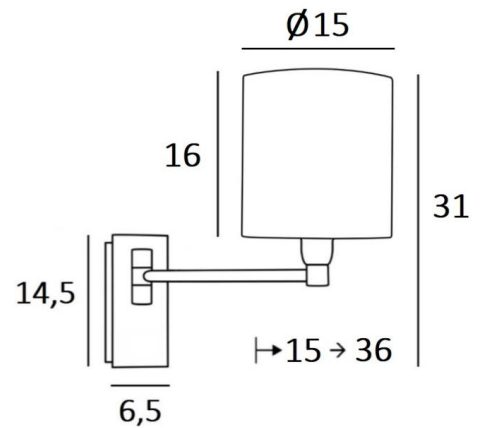

SOKARIS -SW cyl15

SOKARIS is a wall light with single mobile arm and a round cylindrical lampshade

Perfect as wall light for a bedroom

For her lampshade, which will create a warm atmosphere and a beautiful luminosity, we propose you to choose between many materials and colors. This will allow you to better integrate this elegant and robuste wall light in your decoration

This model exists with a push button switch or with a double articulated arm

OVERALL SIZES

H31cm L15cm |→15-36cm

BASE

Plate : 6,5 x 14,5cm

Box : 4,5 x 12,5 x 2cm

TECHNICAL DATA

One E14 fitting with ring

Single arm movable through 180°

Dimmable wall light

Without switch

A fixing plate for the wall box ([plan in PDF](#))

AVAILABLE METAL FINISHES AND CODES

28 - Light bronze - 1163 028

29 - Brushed bronze - 1163 029

LAMPSHADE : SIZES & CODE

Ø15 - 15 - 16cm

Code: 1203 + fabric code

We propose more than 150 materials/colors for lampshades.