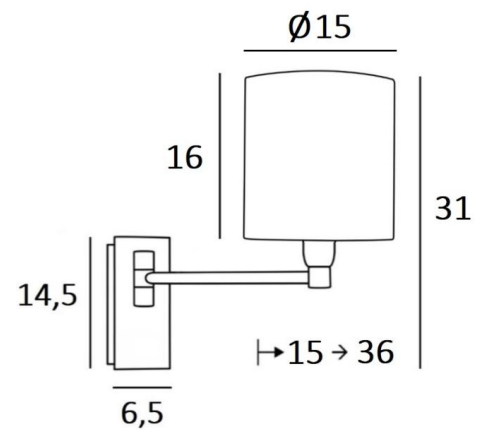

SOKARIS -SW cyl15

SOKARIS is a wall light with single mobile arm and a round cylindrical lampshade

Perfect as wall light for a bedroom

For her lampshade, which will create a warm atmosphere and a beautiful luminosity, we propose you to choose between many materials and colors. This will allow you to better integrate this elegant and robuste wall light in your decoration

This model exists with a push button switch or with a double articulated arm

OVERALL SIZES

H31cm L15cm |→15-36cm

BASE

Plate : 6,5 x 14,5cm

Box : 4,5 x 12,5 x 2cm

TECHNICAL DATA

One E14 fitting with ring

Single arm movable through 180°

Dimmable wall light

Without switch

A fixing plate for the wall box ([plan in PDF](#))

AVAILABLE METAL FINISHES AND CODES

25 - Brushed brass - 1163 025

28 - Light bronze - 1163 028

29 - Brushed bronze - 1163 029

32 - Brushed chrome - 1163 032

LAMPSHADE : SIZES & CODE

Ø15 - 15 - 16cm

Code: 1203 + fabric code

We propose more than 180 fabrics/materials/colors for lampshades

LIGHTING COLLECTION