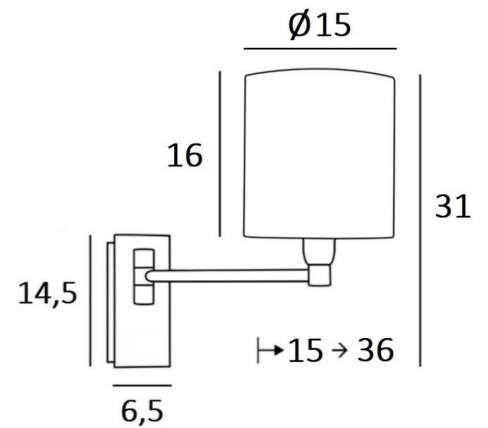

SOKARIS -SW cyl15

SOKARIS is a wall light with single mobile arm and a round cylindrical lampshade

Perfect as wall light for a bedroom

For her lampshade, which will create a warm atmosphere and a beautiful luminosity, we propose you to choose between many materials and colors. This will allow you to better integrate this elegant and robuste wall light in your decoration

This model exists with a push button switch or with a double articulated arm

OVERALL SIZES

H31cm L15cm |→15-36cm

BASE

Plate : 6,5 x 14,5cm

Box : 4,5 x 12,5 x 2cm

TECHNICAL DATA

One E14 fitting with ring

Single arm movable through 180°

Dimmable wall light

Without switch

A fixing plate for the wall box ([plan in PDF](#))

AVAILABLE METAL FINISHES AND CODES

25 - Brushed brass - 1163 025

28 - Light bronze - 1163 028

29 - Brushed bronze - 1163 029

32 - Brushed chrome - 1163 032

LAMPSHADE : SIZES & CODE

Ø15 - 15 - 16cm

Code: 1203 + fabric code

We propose more than 150 materials/colors for lampshades.

LIGHTING COLLECTION