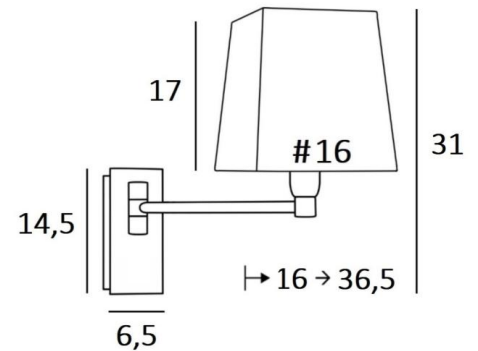

SOKARIS -SW

SOKARIS is a wall light with single mobile arm and a square lampshade

Perfect as wall light for a bedroom

For her lampshade, which will create a warm atmosphere and a beautiful luminosity, we propose you to choose between many materials and colors. This will allow you to better integrate this elegant and robuste wall light in your decoration

This model exists with a push button switch or with a double articulated arm

OVERALL SIZES

H31cm L16cm |→16-36,5cm

BASE

Plate : 6,5 x 14,5cm

Box : 4,5 x 12,5 x 2cm

TECHNICAL DATA

One E14 fitting with ring

Single arm movable through 180°

Dimmable wall light

Without switch

A fixing plate for the wall box ([plan in PDF](#))

AVAILABLE METAL FINISHES AND CODES

25 - Brushed brass - 1163 025

28 - Light bronze - 1163 028

29 - Brushed bronze - 1163 029

32 - Brushed chrome - 1163 032

LAMPSHADE : SIZES & CODE

#13 - 16 - 17cm

Code: 1307 + fabric code

We propose more than 150 materials/colors for lampshades.

LIGHTING COLLECTION