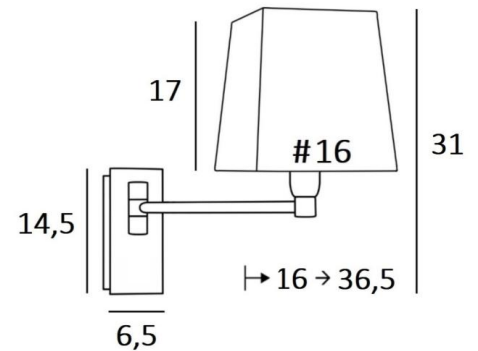

SOKARIS -SW

SOKARIS is a wall light with single mobile arm and a square lampshade

Perfect as wall light for a bedroom

For her lampshade, which will create a warm atmosphere and a beautiful luminosity, we propose you to choose between many materials and colors. This will allow you to better integrate this elegant and robuste wall light in your decoration

This model exists with a push button switch or with a double articulated arm

OVERALL SIZES

H31cm L16cm |→16-36,5cm

BASE

Plate : 6,5 x 14,5cm

Box : 4,5 x 12,5 x 2cm

TECHNICAL DATA

One E14 fitting with ring

Single arm movable through 180°

Dimmable wall light

Without switch

A fixing plate for the wall box ([plan in PDF](#))

AVAILABLE METAL FINISHES AND CODES

28 - Light bronze - 1163 028

29 - Brushed bronze - 1163 029

LAMPSHADE : SIZES & CODE

#13 - 16 - 17cm

Code: 1307 + fabric code

We propose more than 150 materials/colors for lampshades.