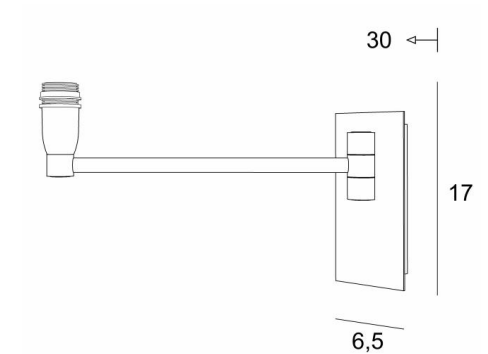

SOKARIS -SW

SOKARIS -SW in brushed bronze without lampshade

SOKARIS is a wall light with single mobile arm and for one lampshade

Perfect as wall light for a bedroom

For her lampshade, which will create a warm atmosphere and a beautiful luminosity, we propose you to choose between many materials and colors. This will allow you to better integrate this elegant and robuste wall light in your decoration

This model exists with a push button switch or with a double articulated arm

OVERALL SIZES

H17cm L6,5cm |→30cm

BASE

Plate : 6,5 x 14,5cm

Box : 4,5 x 12,5 x 2cm

TECHNICAL DATA

One E14 fitting with ring

Single arm movable through 180°

Dimmable wall light

Without switch

A fixing plate for the wall box ([plan in PDF](#))

AVAILABLE METAL FINISHES AND CODES

29 - Brushed bronze - 1163 029

33 - Brushed nickel - 1163 033