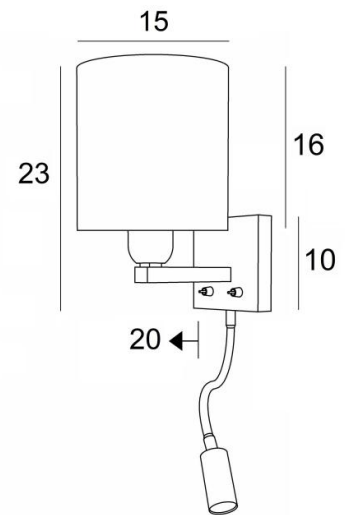

TEOS cyl

TEOS in brushed bronze with lampshade in Arrow Casamance (fabric from category 4)

TEOS cyl is a wall light with a round cylindrical lampshade and reading light to be placed near a bed
The arm has an E27 fitting with ring to fix the lampshade
The reading light consists of a flexible with LED spot that emits a warm and concentrated light
This wall light has two switches that operate the lampshade and the reading light separately, allowing you to choose between soft or reading light
For the lampshade, which will create a warm atmosphere and a beautiful brightness, we offer you a choice of many materials and colors. So you can better integrate this elegant wall light in your decoration
This high-quality fixture, traditionally made of solid brass, is enriched with beautiful finishes

OVERALL SIZES

H23cm L15cm |→20cm

BASE : # 10 x 2cm

TECHNICAL DATA

E27 fitting with ring on a fixed arm, controlled by a toggle switch

LED-spotlight on a 30cm flex, controlled by a toggle switch

The spotlight can be directed to all directions. Dimensions : L5cm Ø2,5cm

AVAILABLE METAL FINISHES AND CODES

02 - Structured black - 1375 002

28 - Light bronze - 1375 028

29 - Brushed bronze - 1375 029

32 - Brushed chrome - 1375 032

LAMPSHADE : SIZES & CODE

Ø15 - 15 - 16cm

Code: 1204 + fabric code