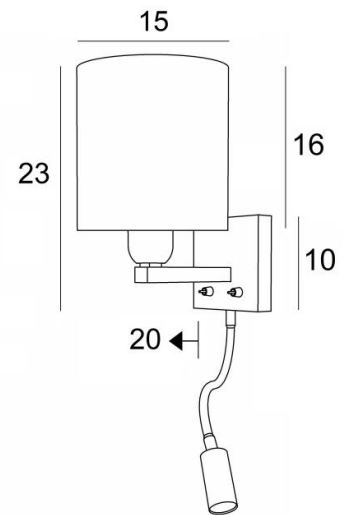

TEOS cyl

TEOS in brushed bronze with lampshade in Arrow Casamance (fabric from category 4)

TEOS cyl is a wall light with a round cylindrical lampshade and reading light to be placed near a bed. The arm has an E27 fitting with ring to fix the lampshade. The reading light consists of a flexible with LED spot that emits a warm and concentrated light. This wall light has two switches that operate the lampshade and the reading light separately, allowing you to choose between soft or reading light. For the lampshade, which will create a warm atmosphere and a beautiful brightness, we offer you a choice of many materials and colors. So you can better integrate this elegant wall light in your decoration. This high-quality fixture, traditionally made of solid brass, is enriched with beautiful finishes.

OVERALL SIZES

H23cm L15cm |→20cm

BASE: # 10 x 2cm

TECHNICAL DATA

E27 fitting with ring on a fixed arm, controlled by a toggle switch

LED-spotlight on a 30cm flex, controlled by a toggle switch

The spotlight can be directed to all directions. Dimensions: L5cm Ø2,5cm

Integrated LED: 1W 119lm 2700°K 30° beam angle

Driver: 14-230V 50-60HZ 350mA

A fixing plate for the wall box ([plan in PDF](#))

AVAILABLE METAL FINISHES AND CODES

02 - Structured black - 1375 002

28 - Light bronze - 1375 028

29 - Brushed bronze - 1375 029

33 - Brushed nickel - 1375 033

LAMPSHADE : SIZES & CODE

Ø15 - 15 - 16cm

Code: 1204 + fabric code

We propose more than 180 fabrics/materials/colors for lampshades