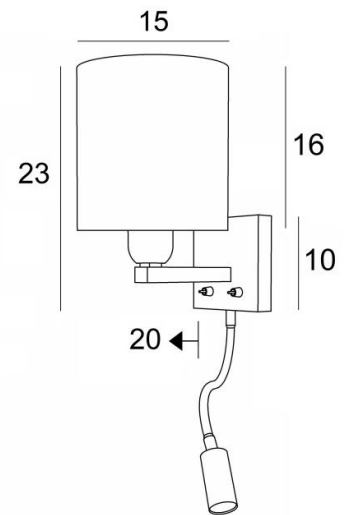

## TEOS cyl

TEOS in brushed bronze with lampshade in Arrow Casamance (fabric from category 4)

**TEOS cyl** is a wall light with a round cylindrical lampshade and reading light to be placed near a bed  
The arm has an E27 fitting with ring to fix the lampshade  
The reading light consists of a flexible with LED spot that emits a warm and concentrated light  
This wall light has two switches that operate the lampshade and the reading light separately, allowing you to choose between soft or reading light  
For the lampshade, which will create a warm atmosphere and a beautiful brightness, we offer you a choice of many materials and colors. So you can better integrate this elegant wall light in your decoration  
This high-quality fixture, traditionally made of solid brass, is enriched with beautiful finishes

### OVERALL SIZES

H23cm L15cm |→20cm

**BASE :** # 10 x 2cm

### TECHNICAL DATA

**E27 fitting** with ring on a fixed arm, controlled by a toggle switch

**LED-spotlight** on a 30cm flex, controlled by a toggle switch

The spotlight can be directed to all directions. Dimensions : L5cm Ø2,5cm

### LAMPSHADE : SIZES & CODE

Ø15 - 15 - 16cm

Code: 1204 + fabric code

We propose more than 180 fabrics/materials/colors for lampshades

**LIGHTING COLLECTION**