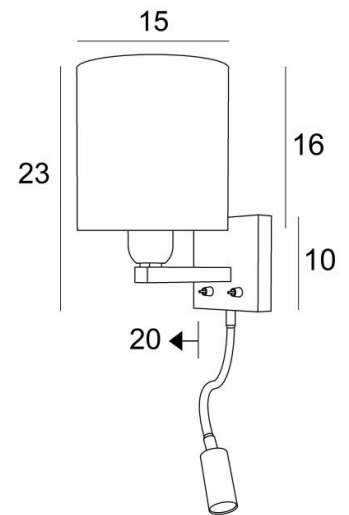

TEOS cyl

TEOS in brushed bronze with lampshade in Arrow Casamance (fabric from category 4)

TEOS cyl is a wall light with a round cylindrical lampshade and reading light to be placed near a bed. The arm has an E27 fitting with ring to fix the lampshade. The reading light consists of a flexible with LED spot that emits a warm and concentrated light. This wall light has two switches that operate the lampshade and the reading light separately, allowing you to choose between soft or reading light. For the lampshade, which will create a warm atmosphere and a beautiful brightness, we offer you a choice of many materials and colors. So you can better integrate this elegant wall light in your decoration. This high-quality fixture, traditionally made of solid brass, is enriched with beautiful finishes.

OVERALL SIZES

H23cm L15cm |→20cm

BASE : # 10 x 2cm

TECHNICAL DATA

E27 fitting with ring on a fixed arm, controlled by a toggle switch

LED-spotlight on a 30cm flex, controlled by a toggle switch

The spotlight can be directed to all directions. Dimensions : L5cm Ø2,5cm

AVAILABLE METAL FINISHES AND CODES

02 - Structured black - 1375 002

28 - Light bronze - 1375 028

29 - Brushed bronze - 1375 029

32 - Brushed chrome - 1375 032

LAMPSHADE : SIZES & CODE

Ø15 - 15 - 16cm

Code: 1204 + fabric code