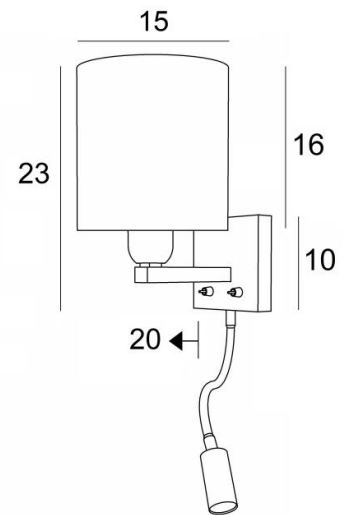

TEOS cyl

TEOS in brushed bronze with lampshade in Arrow Casamance (fabric from category 4)

TEOS cyl is a wall light with a round cylindrical lampshade and reading light to be placed near a bed. The arm has an E27 fitting with ring to fix the lampshade. The reading light consists of a flexible with LED spot that emits a warm and concentrated light. This wall light has two switches that operate the lampshade and the reading light separately, allowing you to choose between soft or reading light. For the lampshade, which will create a warm atmosphere and a beautiful brightness, we offer you a choice of many materials and colors. So you can better integrate this elegant wall light in your decoration. This high-quality fixture, traditionally made of solid brass, is enriched with beautiful finishes.

OVERALL SIZES

H23cm L15cm |→20cm

BASE: # 10 x 2cm

TECHNICAL DATA

E27 fitting with ring on a fixed arm, controlled by a toggle switch

LED-spotlight on a 30cm flex, controlled by a toggle switch

The spotlight can be directed to all directions. Dimensions: L5cm Ø2,5cm

Integrated LED: 1W 119lm 2700°K 30° beam angle

Driver: 14-230V 50-60HZ 350mA

A fixing plate for the wall box ([plan in PDF](#))

AVAILABLE METAL FINISHES AND CODES

02 - Structured black - 1375 002

28 - Light bronze - 1375 028

29 - Brushed bronze - 1375 029

33 - Brushed nickel - 1375 033

LAMPSHADE : SIZES & CODE

Ø15 - 15 - 16cm

Code: 1204 + fabric code

We propose more than 180 fabrics/materials/colors for lampshades

LIGHTING COLLECTION