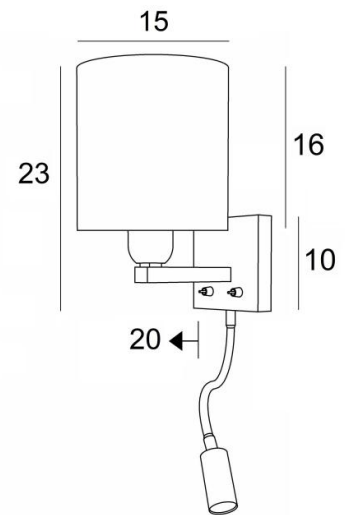

TEOS cyl

TEOS in brushed bronze with lampshade in Arrow Casamance (fabric from category 4)

TEOS cyl is a wall light with a round cylindrical lampshade and reading light to be placed near a bed. The arm has an E27 fitting with ring to fix the lampshade. The reading light consists of a flexible with LED spot that emits a warm and concentrated light. This wall light has two switches that operate the lampshade and the reading light separately, allowing you to choose between soft or reading light. For the lampshade, which will create a warm atmosphere and a beautiful brightness, we offer you a choice of many materials and colors. So you can better integrate this elegant wall light in your decoration. This high-quality fixture, traditionally made of solid brass, is enriched with beautiful finishes.

OVERALL SIZES

H23cm L15cm |→20cm

BASE: # 10 x 2cm

TECHNICAL DATA

E27 fitting with ring on a fixed arm, controlled by a toggle switch

LED-spotlight on a 30cm flex, controlled by a toggle switch

The spotlight can be directed to all directions. Dimensions: L5cm Ø2,5cm

Integrated LED: 1W 119lm 2700°K 25° beam angle

Driver: 14-230V 50-60HZ 350mA

A fixing plate for the wall box ([plan in PDF](#))

OPTIONS: Push buttons for home automation system

OPTIONS: CE socket outlet and/or USB port and/or USB-C port

AVAILABLE METAL FINISHES AND CODES

02 - Structured black - 1375 002

28 - Light bronze - 1375 028

29 - Brushed bronze - 1375 029

32 - Brushed chrome - 1375 032

LAMPSHADE : SIZES & CODE

Ø15 - 15 - 16cm

Code: 1204 + fabric code