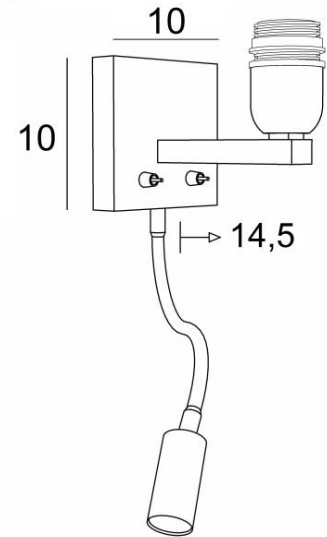

TEOS

TEOS without lampshade in brushed bronze. Metal finish code: 29

**TEOS** is a wall light with lampshade and reading light to be placed near a bed

The arm has an E27 fitting with ring to fix a lampshade

The reading light consists of a flexible with LED spot that emits a warm and concentrated light

This wall light has two switches that operate the lampshade and the reading light separately, allowing you to choose between soft or reading light

#### OVERALL SIZES

H10cm L10cm |→14,5cm

Spotlight dimensions: L5cm Ø2,5cm

Integrated LED: 1W 119lm 2700°K 30° beam angle

Driver: 14-230V 50-60HZ 350mA

A fixing plate for the wall box ([plan in PDF](#))