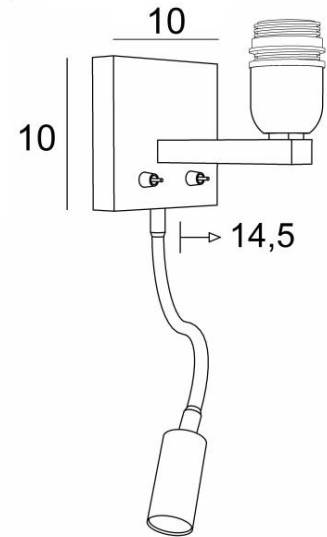

## TEOS

TEOS without lampshade in brushed bronze. Metal finish code: 29

**TEOS** is a wall light with lampshade and reading light to be placed near a bed

The arm has an E27 fitting with ring to fix a lampshade

The reading light consists of a flexible with LED spot that emits a warm and concentrated light

This wall light has two switches that operate the lampshade and the reading light separately, allowing you to choose between soft or reading light

### OVERALL SIZES

H10cm L10cm |→14,5cm

### TECHNICAL DATA

**E27 fitting** with ring on a fixed arm, controlled by a toggle switch

**LED-spotlight** on a 30cm flex, controlled by a toggle switch

The spotlight can be directed to all directions

Spotlight dimensions: L5cm Ø2,5cm