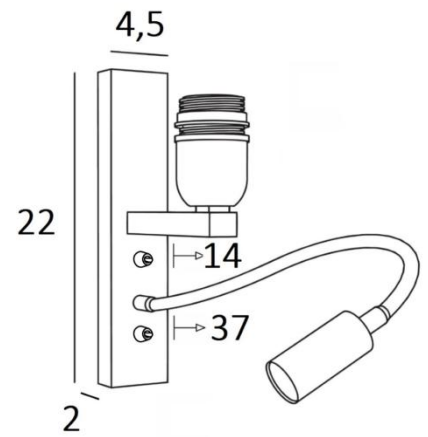

KARY

KARY without lampshade in brushed bronze. Metal finish code: 29

**KARY** is a wall light for a lampshade and reading light to be placed near a bed

The arm has an E27 fitting with a ring to fix a lampshade

#### OVERALL SIZES

H22cm L4,5cm |→14cm

#### BASE

4,5 x 22 x 2cm

#### TECHNICAL DATA

**E27 fitting** with ring on a fixed arm, controlled by a toggle switch

**LED-spotlight** on a 30cm flex, controlled by a toggle switch

The spotlight can be directed to all directions. Spotlight dimensions: L5cm Ø2,5cm