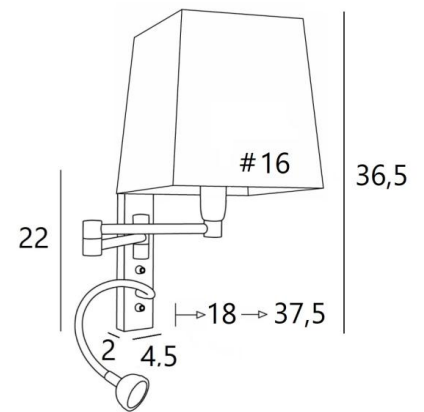

AHMES #

AHMES in brushed bronze with lampshade in Parma Réglisse (fabric from category 4)

AHMES # is a wall light with a square lampshade and reading light to be placed near a bed

The double articulated arm has an E14 fitting with a ring to fix a lampshade

The reading light consists of a flexible with a LED spotlight that emits a warm and concentrated light

This wall light is equipped with two switches that control the lampshade and the reading light separately, allowing you to choose between soft- or reading light

OVERALL SIZES

H36,5cm L16cm |→18→37,5cm

BASE : 4,5 x 22 x 2cm

TECHNICAL DATA

E14 fitting with ring on a double articulated arm, controlled by a toggle switch

LED-spotlight on a 30cm flex (can be directed to all directions), controlled by a toggle switch

Spotlight dimensions : Ø4cm H2,4cm

LED: 1W 119lm 2700°K **Driver:** 14-230V 50-60HZ 350mA

Push buttons for home automation system (Options)

CE socket outlet and/or USB port and/or USB-C port (Options)

A fixing plate for the wall box ([plan in PDF](#))