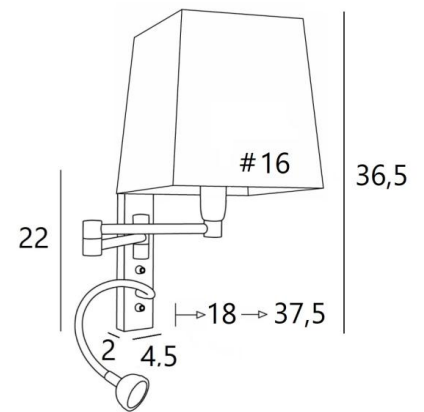

AHMES #

AHMES in brushed bronze with lampshade in Parma Réglisse (fabric from category 4)

**AHMES #** is a wall light with a square lampshade and reading light to be placed near a bed

The double articulated arm has an E14 fitting with a ring to fix a lampshade

#### OVERALL SIZES

H36,5cm L16cm |→18→37,5cm

**BASE** : 4,5 x 22 x 2cm

#### TECHNICAL DATA

**E14 fitting** with ring on a double articulated arm, controlled by a toggle switch

**LED-spotlight** on a 30cm flex (can be directed to all directions), controlled by a toggle switch

Spotlight dimensions: Ø4cm H2,4cm

**LED:** 1W 119lm 2700°K **Driver:** 14-230V 50-60HZ 350mA

A fixing plate for the wall box ([plan in PDF](#))

**OPTIONS:** Push buttons for home automation system

**OPTIONS:** CE socket outlet and/or USB port and/or USB-C port