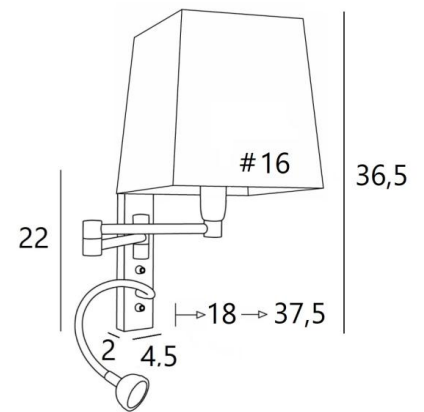

AHMES #

AHMES in brushed bronze with lampshade in Parma Réglisse (fabric from category 4)

AHMES # is a wall light with a square lampshade and reading light to be placed near a bed

The double articulated arm has an E14 fitting with a ring to fix a lampshade

The reading light consists of a flexible with a LED spotlight that emits a warm and concentrated light

This wall light is equipped with two switches that control the lampshade and the reading light separately, allowing you to choose between soft- or reading light

OVERALL SIZES

H36,5cm L16cm |→18→37,5cm

BASE : 4,5 x 22 x 2cm

TECHNICAL DATA

E14 fitting with ring on a double articulated arm, controlled by a toggle switch

LED-spotlight on a 30cm flex (can be directed to all directions), controlled by a toggle switch

Spotlight dimensions: Ø4cm H2,4cm

LED: 1W 119lm 2700°K **Driver:** 14-230V 50-60HZ 350mA

A fixing plate for the wall box ([plan in PDF](#))

AVAILABLE METAL FINISHES AND CODES

25 - Brushed brass - 1117 025