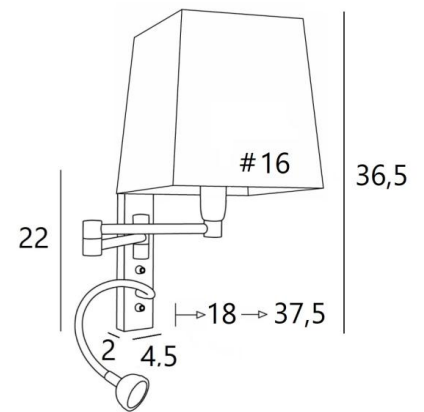

AHMES #

AHMES in brushed bronze with lampshade in Parma Réglisse (fabric from category 4)

**AHMES #** is a wall light with a square lampshade and reading light to be placed near a bed

The double articulated arm has an E14 fitting with a ring to fix a lampshade

#### OVERALL SIZES

H36,5cm L16cm |→18→37,5cm

**BASE :** 4,5 x 22 x 2cm

#### TECHNICAL DATA

**E14 fitting** with ring on a double articulated arm, controlled by a toggle switch

**LED-spotlight** on a 30cm flex (can be directed to all directions), controlled by a toggle switch

Spotlight dimensions: Ø4cm H2,4cm

**LED:** 1W 119lm 2700°K **Driver:** 14-230V 50-60HZ 350mA

A fixing plate for the wall box ([plan in PDF](#))