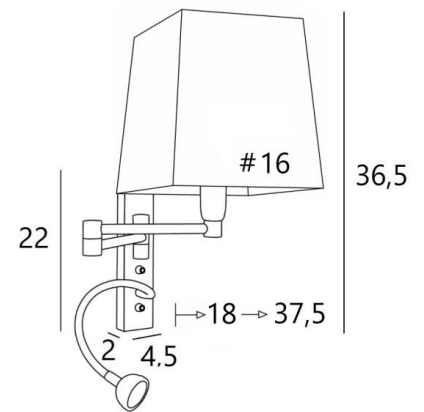

AHMES #

AHMES in brushed bronze with lampshade in Parma Réglisse (fabric from category 4)

**AHMES #** is a wall light with a square lampshade and reading light to be placed near a bed

The double articulated arm has an E14 fitting with a ring to fix a lampshade

#### OVERALL SIZES

H36,5cm L16cm |→18→37,5cm

**BASE** : 4,5 x 22 x 2cm

#### TECHNICAL DATA

**E14 fitting** with ring on a double articulated arm, controlled by a toggle switch

**LED-spotlight** on a 30cm flex (can be directed to all directions), controlled by a toggle switch

Spotlight dimensions : Ø4cm H2,4cm

**LED:** 1W 119lm 2700°K **Driver:** 14-230V 50-60HZ 350mA

Push buttons for home automation system (Options)

CE socket outlet and/or USB port and/or USB-C port (Options)