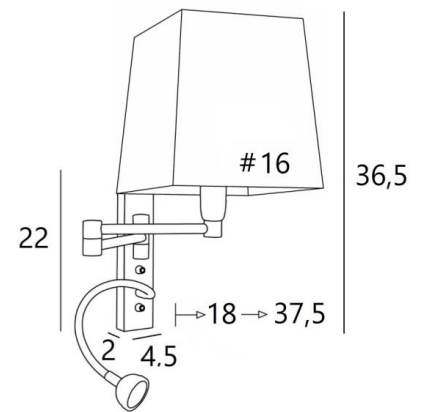

AHMES #

AHMES in brushed bronze with lampshade in Parma Réglisse (fabric from category 4)

AHMES # is a wall light with a square lampshade and reading light to be placed near a bed

The double articulated arm has an E14 fitting with a ring to fix a lampshade

The reading light consists of a flexible with a LED spotlight that emits a warm and concentrated light

This wall light is equipped with two switches that control the lampshade and the reading light separately, allowing you to choose between soft- or reading light

OVERALL SIZES

H36,5cm L16cm |→18→37,5cm

BASE : 4,5 x 22 x 2cm

TECHNICAL DATA

E14 fitting with ring on a double articulated arm, controlled by a toggle switch

LED-spotlight on a 30cm flex (can be directed to all directions), controlled by a toggle switch

Spotlight dimensions: Ø4cm H2,4cm

LED: 1W 119lm 2700°K **Driver:** 14-230V 50-60HZ 350mA

A fixing plate for the wall box ([plan in PDF](#))

OPTIONS: Push buttons for home automation system

OPTIONS: CE socket outlet and/or USB port and/or USB-C port