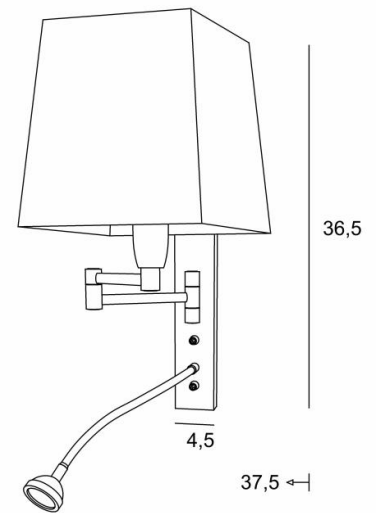

AHMES #

AHMES in brushed bronze with lampshade in Parma Régisse (fabric from category 4)

AHMES # is a wall light with a square lampshade and reading light to be placed near a bed

The double articulated arm has an E14 fitting with a ring to fix a lampshade

The reading light consists of a flexible with a LED spotlight that emits a warm and concentrated light

This wall light is equipped with two switches that control the lampshade and the reading light separately, allowing you to choose between soft- or reading light

This high-quality fixture, traditionally made of solid brass, is enriched with beautiful finishes

OVERALL SIZES

H36,5cm L16cm |→18→37,5cm

BASE

4,5 x 22 x 2cm

TECHNICAL DATA

E14 fitting with ring on a double articulated arm, controlled by a toggle switch

LED-spotlight on a 30cm flex, controlled by a toggle switch

The spotlight can be directed to all directions

Spotlight dimensions : Ø4cm H2,4cm

Integrated LED : 1W 119lm 2700°K

Driver : 14-230V 50-60HZ 350mA