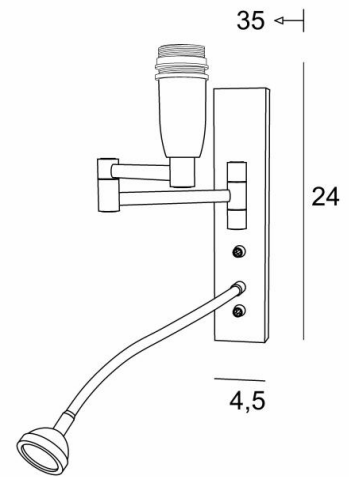

## AHMES

AHMES in brushed bronze without lampshade

**AHMES** is a wall light with a lampshade and reading light to be placed near a bed

The double articulated arm has an E14 fitting with a ring to fix a lampshade

### OVERALL SIZES

H24cm L4,5cm |→35cm

### BASE

4,5 x 22 x 2cm

Spotlight dimensions: Ø4cm H2,4cm

Integrated LED: 1W 119lm 2700°K

Driver: 14-230V 50-60HZ 350mA

A fixing plate for the wall box ([plan in PDF](#))