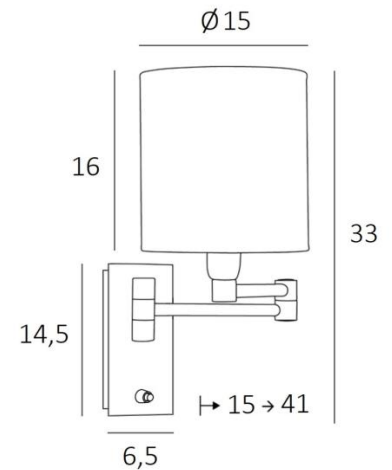

## AHMOSIS +SW cyl15

AHMOSIS +SW in brushed bronze with lampshade Palmier Polka (material from category 5)

With its double articulated arm, which allows the light dimmed by the lampshade to be brought closer together, **AHMOSIS** is certainly the most functional wall light to be installed in a bedroom next to a bed. For its round cylindrical lampshade, which will create a warm atmosphere and a beautiful luminosity, we propose you to choose between many materials and colors. This will allow you to better integrate this elegant and sturdy wall light in your decoration. This model is available with or without switch.

### OVERALL SIZES

H33cm L15cm |→15-41cm

### BASE

Plate : 6,5 x 14,5cm      Box : 4,5 x 12,5 x 2cm

### LAMP SHADE : SIZES & CODE

Ø15 - 15 - 16cm

Code: 1203 + fabric code

We propose more than 180 fabrics/materials/colors for lampshades

**LIGHTING COLLECTION**