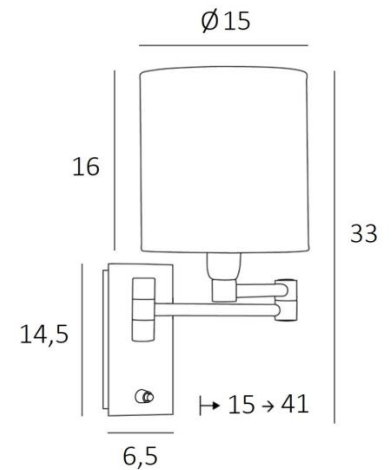

AHMOSIS +SW cyl15

AHMOSIS +SW in brushed bronze with lampshade Palmier Polka (material from category 5)

With its double articulated arm, which allows the light dimmed by the lampshade to be brought closer together, **AHMOSIS** is certainly the most functional wall light to be installed in a bedroom next to a bed. For its round cylindrical lampshade, which will create a warm atmosphere and a beautiful luminosity, we propose you to choose between many materials and colors. This will allow you to better integrate this elegant and sturdy wall light in your decoration. This model is available with or without switch.

OVERALL SIZES

H33cm L15cm |→15-41cm

BASE

Plate : 6,5 x 14,5cm Box : 4,5 x 12,5 x 2cm

TECHNICAL DATA

One E14 fitting with ring
Double arm, 180° adjustable
Dimmable wall light
A push switch on the box
A fixing plate for the wall box ([plan in PDF](#))