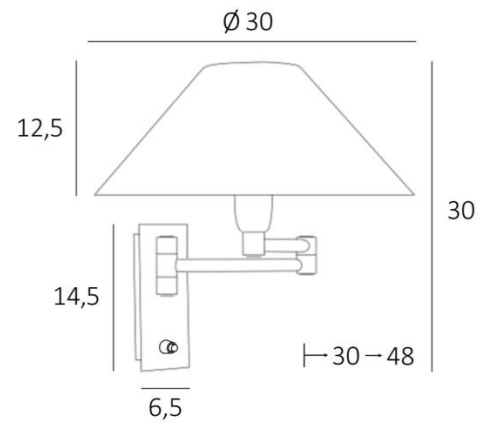

AHMOSIS +SW o

AHMOSIS +SW in brushed bronze with lampshade in Tilia Gravière (fabric from category 5)

With its double articulated arm, which allows the light dimmed by the lampshade to be brought closer together, **AHMOSIS** is certainly the most functional wall light to be installed in a bedroom next to a bed. For its round conical lampshade, which will create a warm atmosphere and a beautiful luminosity, we offer you a choice of many materials and colors. This will allow you to better integrate this elegant and sturdy wall light in your decoration.

This model exists without switch, see [AHMOSIS -SW o](#)

OVERALL SIZES

H30cm L30cm |→30-48cm

BASE

Plate : 6,5 x 14,5cm Box : 4,5 x 12,5 x 2cm

TECHNICAL DATA

One E14 fitting with ring

Double arm, 180° adjustable

LAMPSHADE : SIZES & CODE

Ø9 - 30 - 16cm

Code: 1104 + fabric code

We propose more than 180 fabrics/materials/colors for lampshades

LIGHTING COLLECTION