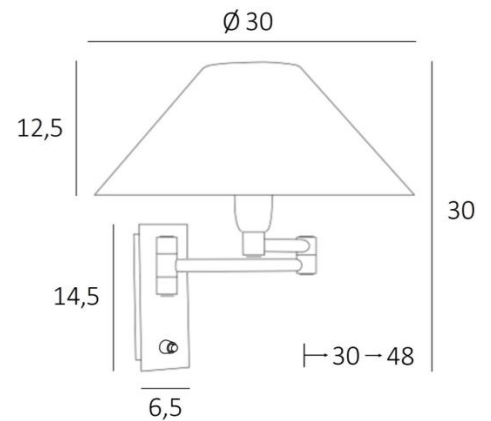

AHMOSIS +SW o

AHMOSIS +SW in brushed bronze with lampshade in Tilia Gravière (fabric from category 5)

With its double articulated arm, which allows the light dimmed by the lampshade to be brought closer together, **AHMOSIS** is certainly the most functional wall light to be installed in a bedroom next to a bed. For its round conical lampshade, which will create a warm atmosphere and a beautiful luminosity, we offer you a choice of many materials and colors. This will allow you to better integrate this elegant and sturdy wall light in your decoration.

This model exists without switch, see [AHMOSIS -SW o](#)

OVERALL SIZES

H30cm L30cm |→30-48cm

BASE

Plate : 6,5 x 14,5cm Box : 4,5 x 12,5 x 2cm

TECHNICAL DATA

- One E14 fitting with ring
- Double arm, 180° adjustable
- Dimmable wall light
- A push switch on the box
- A fixing plate for the wall box ([plan in PDF](#))