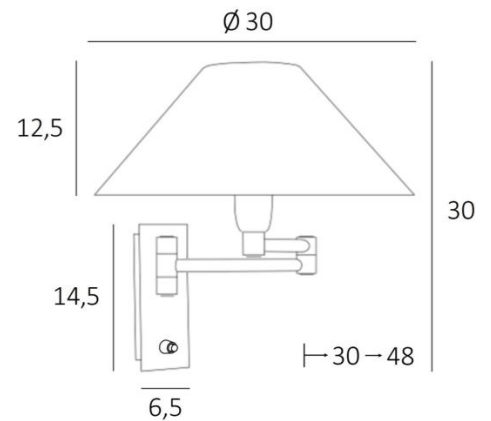

AHMOSIS +SW o

AHMOSIS +SW in brushed bronze with lampshade in Tilia Gravière (fabric from category 5)

With its double articulated arm, which allows the light dimmed by the lampshade to be brought closer together, **AHMOSIS** is certainly the most functional wall light to be installed in a bedroom next to a bed. For its round conical lampshade, which will create a warm atmosphere and a beautiful luminosity, we offer you a choice of many materials and colors. This will allow you to better integrate this elegant and sturdy wall light in your decoration.

This model exists without switch, see [AHMOSIS -SW o](#)

OVERALL SIZES

H30cm L30cm |→30-48cm

BASE

Plate : 6,5 x 14,5cm Box : 4,5 x 12,5 x 2cm

TECHNICAL DATA

One E14 fitting with ring

Double arm, 180° adjustable

LAMPSHADE : SIZES & CODE

Ø9 - 30 - 16cm

Code: 1104 + fabric code

We propose more than 180 fabrics/materials/colors for lampshades

LIGHTING COLLECTION