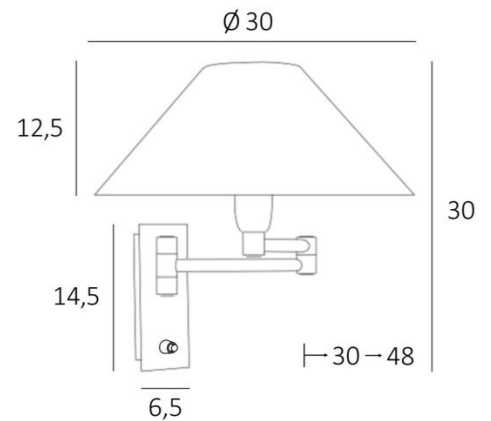

AHMOSIS +SW o

AHMOSIS +SW in brushed bronze with lampshade in Tilia Gravière (fabric from category 5)

With its double articulated arm, which allows the light dimmed by the lampshade to be brought closer together, **AHMOSIS** is certainly the most functional wall light to be installed in a bedroom next to a bed. For its round conical lampshade, which will create a warm atmosphere and a beautiful luminosity, we offer you a choice of many materials and colors. This will allow you to better integrate this elegant and sturdy wall light in your decoration.

This model exists without switch, see [AHMOSIS -SW o](#)

OVERALL SIZES

H30cm L30cm |→30-48cm

BASE

Plate : 6,5 x 14,5cm Box : 4,5 x 12,5 x 2cm

TECHNICAL DATA

- One E14 fitting with ring
- Double arm, 180° adjustable
- Dimmable wall light
- A push switch on the box
- A fixing plate for the wall box ([plan in PDF](#))

AVAILABLE METAL FINISHES AND CODES

-  25 - Brushed brass - 1119 025
-  29 - Brushed bronze - 1119 029
-  33 - Brushed nickel - 1119 033

LAMP SHADE : SIZES & CODE

Ø9 - 30 - 16cm

Code: 1104 + fabric code

We propose more than 180 fabrics/materials/colors for lampshades