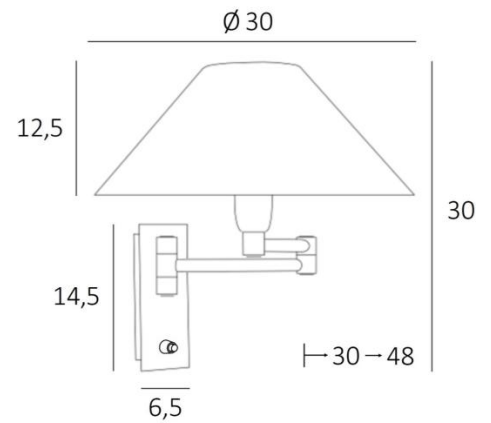

AHMOSIS +SW o

AHMOSIS +SW in brushed bronze with lampshade in Tilia Gravière (fabric from category 5)

With its double articulated arm, which allows the light dimmed by the lampshade to be brought closer together, **AHMOSIS** is certainly the most functional wall light to be installed in a bedroom next to a bed. For its round conical lampshade, which will create a warm atmosphere and a beautiful luminosity, we offer you a choice of many materials and colors. This will allow you to better integrate this elegant and sturdy wall light in your decoration.

#### OVERALL SIZES

H30cm L30cm |→30-48cm

#### BASE

Plate : 6,5 x 14,5cm Box : 4,5 x 12,5 x 2cm

#### LAMPSHADE : SIZES & CODE

Ø9 - 30 - 16cm

Code: 1104 + fabric code

We propose more than 180 fabrics/materials/colors for lampshades

LIGHTING COLLECTION