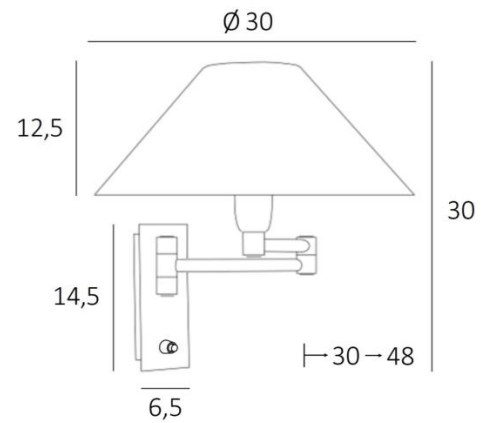

AHMOSIS +SW o

AHMOSIS +SW in brushed bronze with lampshade in Tilia Gravière (fabric from category 5)

With its double articulated arm, which allows the light dimmed by the lampshade to be brought closer together, **AHMOSIS** is certainly the most functional wall light to be installed in a bedroom next to a bed. For its round conical lampshade, which will create a warm atmosphere and a beautiful luminosity, we offer you a choice of many materials and colors. This will allow you to better integrate this elegant and sturdy wall light in your decoration.

This model exists without switch, see [AHMOSIS -SW o](#)

OVERALL SIZES

H30cm L30cm |→30-48cm

BASE

Plate : 6,5 x 14,5cm Box : 4,5 x 12,5 x 2cm

TECHNICAL DATA

One E14 fitting with ring

Double arm, 180° adjustable

LAMPSHADE : SIZES & CODE

Ø9 - 30 - 16cm

Code: 1104 + fabric code

We propose more than 150 materials/colors for lampshades.

LIGHTING COLLECTION