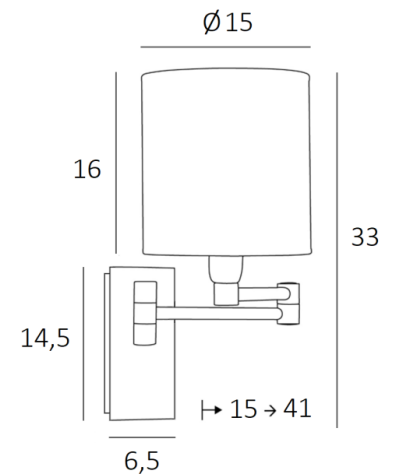

## AHMOSIS -SW cyl

AHMOSIS -SW in brushed bronze with lampshade Arrow Casamance (fabric from category 5)

With its double articulated arm, which allows the light dimmed by the lampshade to be brought closer together, **AHMOSIS** is certainly the most functional wall light to be installed in a bedroom next to a bed. For its round cylindrical lampshade, which will create a warm atmosphere and a beautiful luminosity, we propose you to choose between many materials and colors. This will allow you to better integrate this elegant and sturdy wall light in your decoration.

### OVERALL SIZES

H33cm L15cm |→15-41cm

### BASE

Plate : 6,5 x 14,5cm Box : 4,5 x 12,5 x 2cm

### LAMP SHADE : SIZES & CODE

Ø15 - 15 - 16cm

Code: 1203 + fabric code

We propose more than 180 fabrics/materials/colors for lampshades