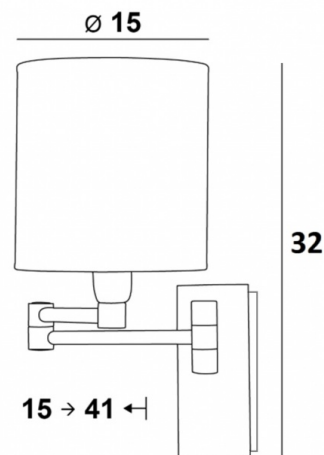

## AHMOSIS -SW cyl

AHMOSIS -SW in brushed bronze with lampshade in Bombay lavande (fabric from category 1)

With its double articulated arm, which allows the light dimmed by the lampshade to be brought closer together, *AHMOSIS* is certainly the most functional wall light to be installed in a bedroom next to a bed. For its round cylindrical lampshade, which will create a warm atmosphere and a beautiful luminosity, we propose you to choose between many materials and colors. This will allow you to better integrate this elegant and sturdy wall light in your decoration.

### OVERALL SIZES

H32cm L15cm |→15-41cm

### BASE

Plate : 6,5 x 14,5cm

Box : 4,5 x 12,5 x 2cm

### LAMPSHADE : SIZES & CODE

Ø15 - 15 - 16cm

Code: 1203 + fabric code

We propose more than 150 materials/colors for lampshades.