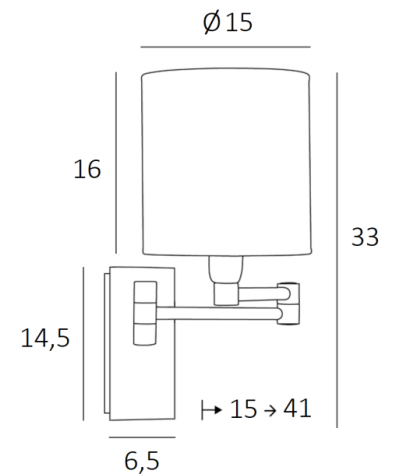

## AHMOSIS -SW cyl15

AHMOSIS -SW in brushed bronze with lampshade Arrow Casamance (fabric from category 5)

With its double articulated arm, which allows the light dimmed by the lampshade to be brought closer together, **AHMOSIS** is certainly the most functional wall light to be installed in a bedroom next to a bed. For its round cylindrical lampshade, which will create a warm atmosphere and a beautiful luminosity, we propose you to choose between many materials and colors. This will allow you to better integrate this elegant and sturdy wall light in your decoration.

### OVERALL SIZES

H33cm L15cm |→15-41cm

### BASE

Plate : 6,5 x 14,5cm Box : 4,5 x 12,5 x 2cm

### LAMP SHADE : SIZES & CODE

Ø15 - 15 - 16cm

Code: 1203 + fabric code

We propose more than 180 fabrics/materials/colors for lampshades

**LIGHTING COLLECTION**