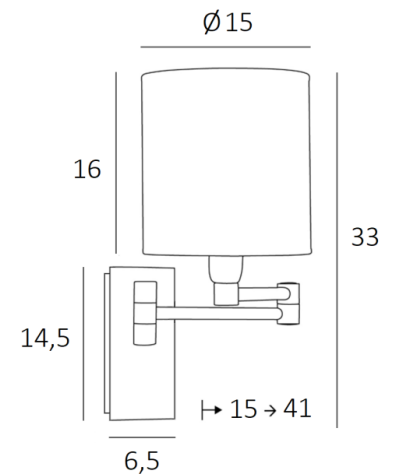

AHMOSIS -SW cyl

AHMOSIS -SW in brushed bronze with lampshade Arrow Casamance (fabric from category 5)

With its double articulated arm, which allows the light dimmed by the lampshade to be brought closer together, **AHMOSIS** is certainly the most functional wall light to be installed in a bedroom next to a bed. For its round cylindrical lampshade, which will create a warm atmosphere and a beautiful luminosity, we propose you to choose between many materials and colors. This will allow you to better integrate this elegant and sturdy wall light in your decoration.

This model is available with a push-button switch, see [AHMOSIS +SW cyl](#)

OVERALL SIZES

H33cm L15cm |→15-41cm

BASE

Plate : 6,5 x 14,5cm Box : 4,5 x 12,5 x 2cm

TECHNICAL DATA

One E14 fitting with ring

Double arm, 180° adjustable

LAMP SHADE : SIZES & CODE

Ø15 - 15 - 16cm

Code: 1203 + fabric code

We propose more than 180 fabrics/materials/colors for lampshades