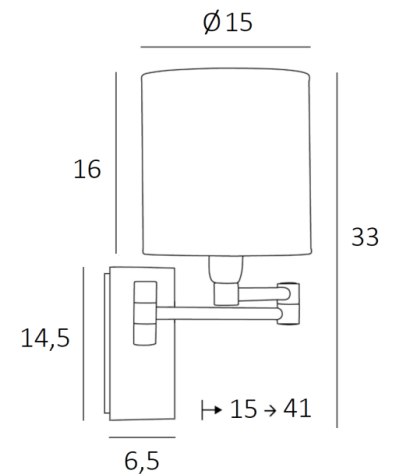

AHMOSIS -SW cyl15

AHMOSIS -SW in brushed bronze with lampshade Arrow Casamance (fabric from category 5)

With its double articulated arm, which allows the light dimmed by the lampshade to be brought closer together, **AHMOSIS** is certainly the most functional wall light to be installed in a bedroom next to a bed. For its round cylindrical lampshade, which will create a warm atmosphere and a beautiful luminosity, we propose you to choose between many materials and colors. This will allow you to better integrate this elegant and sturdy wall light in your decoration.

This model is available with a push-button switch, see [AHMOSIS +SW cyl](#)

OVERALL SIZES

H33cm L15cm |→15-41cm

BASE

Plate : 6,5 x 14,5cm Box : 4,5 x 12,5 x 2cm

TECHNICAL DATA

One E14 fitting with ring

Double arm, 180° adjustable

29 - Brushed bronze - 1118 029

32 - Brushed chrome - 1118 032

LAMP SHADE : SIZES & CODE

Ø15 - 15 - 16cm

Code: 1203 + fabric code

We propose more than 150 materials/colors for lampshades.

LIGHTING COLLECTION