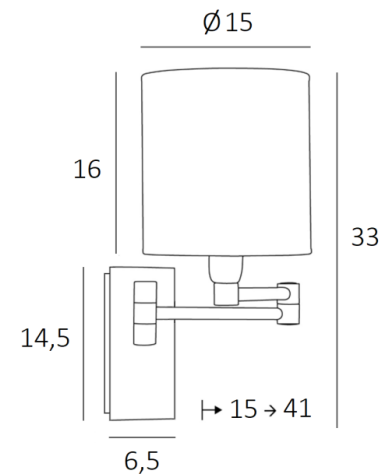

AHMOSIS -SW cyl15

AHMOSIS -SW in brushed bronze with lampshade Arrow Casamance (fabric from category 5)

With its double articulated arm, which allows the light dimmed by the lampshade to be brought closer together, **AHMOSIS** is certainly the most functional wall light to be installed in a bedroom next to a bed. For its round cylindrical lampshade, which will create a warm atmosphere and a beautiful luminosity, we propose you to choose between many materials and colors. This will allow you to better integrate this elegant and sturdy wall light in your decoration.

This model is available with a push-button switch, see [AHMOSIS +SW cyl](#)

OVERALL SIZES

H33cm L15cm |→15-41cm

BASE

Plate : 6,5 x 14,5cm Box : 4,5 x 12,5 x 2cm

TECHNICAL DATA

One E14 fitting with ring

Double arm, 180° adjustable

LAMP SHADE : SIZES & CODE

Ø15 - 15 - 16cm

Code: 1203 + fabric code

We propose more than 180 fabrics/materials/colors for lampshades

LIGHTING COLLECTION