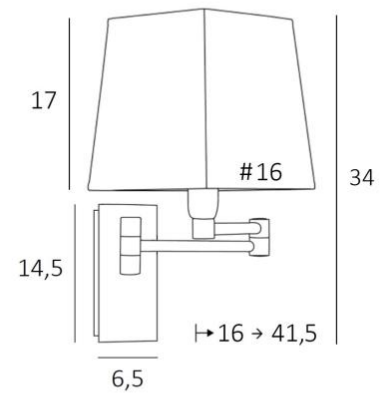

AHMOSIS -SW

AHMOSIS -SW in brushed bronze with lampshade in Parma Régliste (fabric from category 4)

With its double articulated arm, which allows the light dimmed by the lampshade to be brought closer together, **AHMOSIS** is certainly the most functional wall light to be installed in a bedroom next to a bed. For its square lampshade, which will create a warm atmosphere and a beautiful luminosity, we propose you to choose between many materials and colors. This will allow you to better integrate this elegant and sturdy wall light in your decoration.

This model is available with a push-button switch, see [AHMOSIS +SW #](#)

OVERALL SIZES

H34cm L16cm |→16-41,5cm

BASE

Plate : 6,5 x 14,5cm

Box : 4,5 x 12,5 x 2cm

TECHNICAL DATA

One E14 fitting with ring