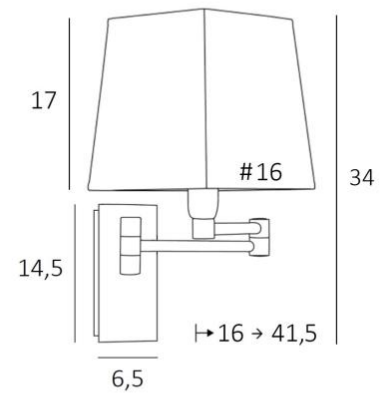

## AHMOSIS -SW #

AHMOSIS -SW in brushed bronze with lampshade in Parma Régliasse (fabric from category 4)

With its double articulated arm, which allows the light dimmed by the lampshade to be brought closer together, **AHMOSIS** is certainly the most functional wall light to be installed in a bedroom next to a bed. For its square lampshade, which will create a warm atmosphere and a beautiful luminosity, we propose you to choose between many materials and colors. This will allow you to better integrate this elegant wall light in your decoration. This model is available with a push-button switch, see **AHMOSIS +SW #**

### OVERALL SIZES

H34cm L16cm |→16-41,5cm

### BASE

Plate : 6,5 x 14,5cm

Box : 4,5 x 12,5 x 2cm

### TECHNICAL DATA

One E14 fitting with ring

Double arm, 180° adjustable

Dimmable wall light

Without switch

A fixing plate for the wall box ([plan in PDF](#))