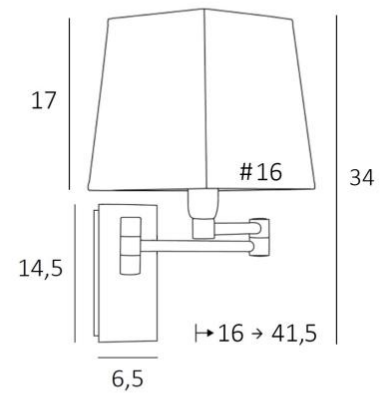

AHMOSIS -SW

AHMOSIS -SW in brushed bronze with lampshade in Parma Régliée (fabric from category 4)

With its double articulated arm, which allows the light dimmed by the lampshade to be brought closer together, **AHMOSIS** is certainly the most functional wall light to be installed in a bedroom next to a bed. For its square lampshade, which will create a warm atmosphere and a beautiful luminosity, we propose you to choose between many materials and colors. This will allow you to better integrate this elegant wall light in your decoration. This model is available with a push-button switch, see **AHMOSIS +SW #**

OVERALL SIZES

H34cm L16cm |→16-41,5cm

BASE

Plate : 6,5 x 14,5cm

Box : 4,5 x 12,5 x 2cm

TECHNICAL DATA

One E14 fitting with ring

Double arm, 180° adjustable