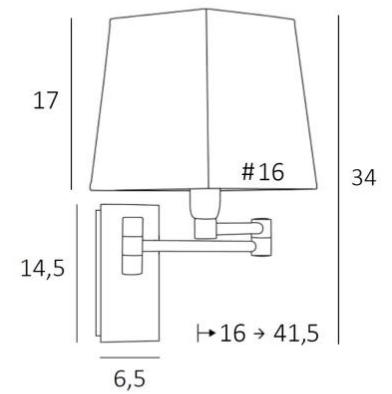

AHMOSIS -SW

AHMOSIS -SW in brushed bronze with lampshade in Parma Régliasse (fabric from category 4)

With its double articulated arm, which allows the light dimmed by the lampshade to be brought closer together, **AHMOSIS** is certainly the most functional wall light to be installed in a bedroom next to a bed. For its square lampshade, which will create a warm atmosphere and a beautiful luminosity, we propose you to choose between many materials and colors. This will allow you to better integrate this elegant wall light in your decoration. This model is available with a push-button switch, see **AHMOSIS +SW #**

OVERALL SIZES

H34cm L16cm |→16-41,5cm

BASE

Plate : 6,5 x 14,5cm

Box : 4,5 x 12,5 x 2cm

TECHNICAL DATA

One E14 fitting with ring

Double arm, 180° adjustable