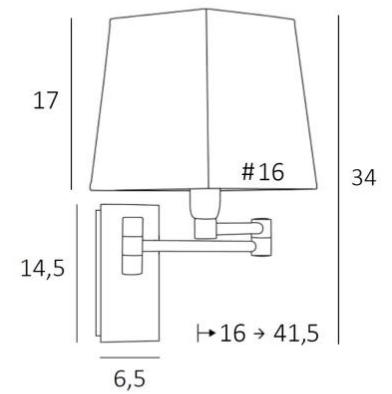

AHMOSIS -SW

AHMOSIS -SW in brushed bronze with lampshade in Parma Régliée (fabric from category 4)

With its double articulated arm, which allows the light dimmed by the lampshade to be brought closer together, **AHMOSIS** is certainly the most functional wall light to be installed in a bedroom next to a bed. For its square lampshade, which will create a warm atmosphere and a beautiful luminosity, we propose you to choose between many materials and colors. This will allow you to better integrate this elegant wall light in your decoration. This model is available with a push-button switch, see **AHMOSIS +SW #**

OVERALL SIZES

H34cm L16cm |→16-41,5cm

BASE

Plate : 6,5 x 14,5cm

Box : 4,5 x 12,5 x 2cm

TECHNICAL DATA

One E14 fitting with ring

Double arm, 180° adjustable